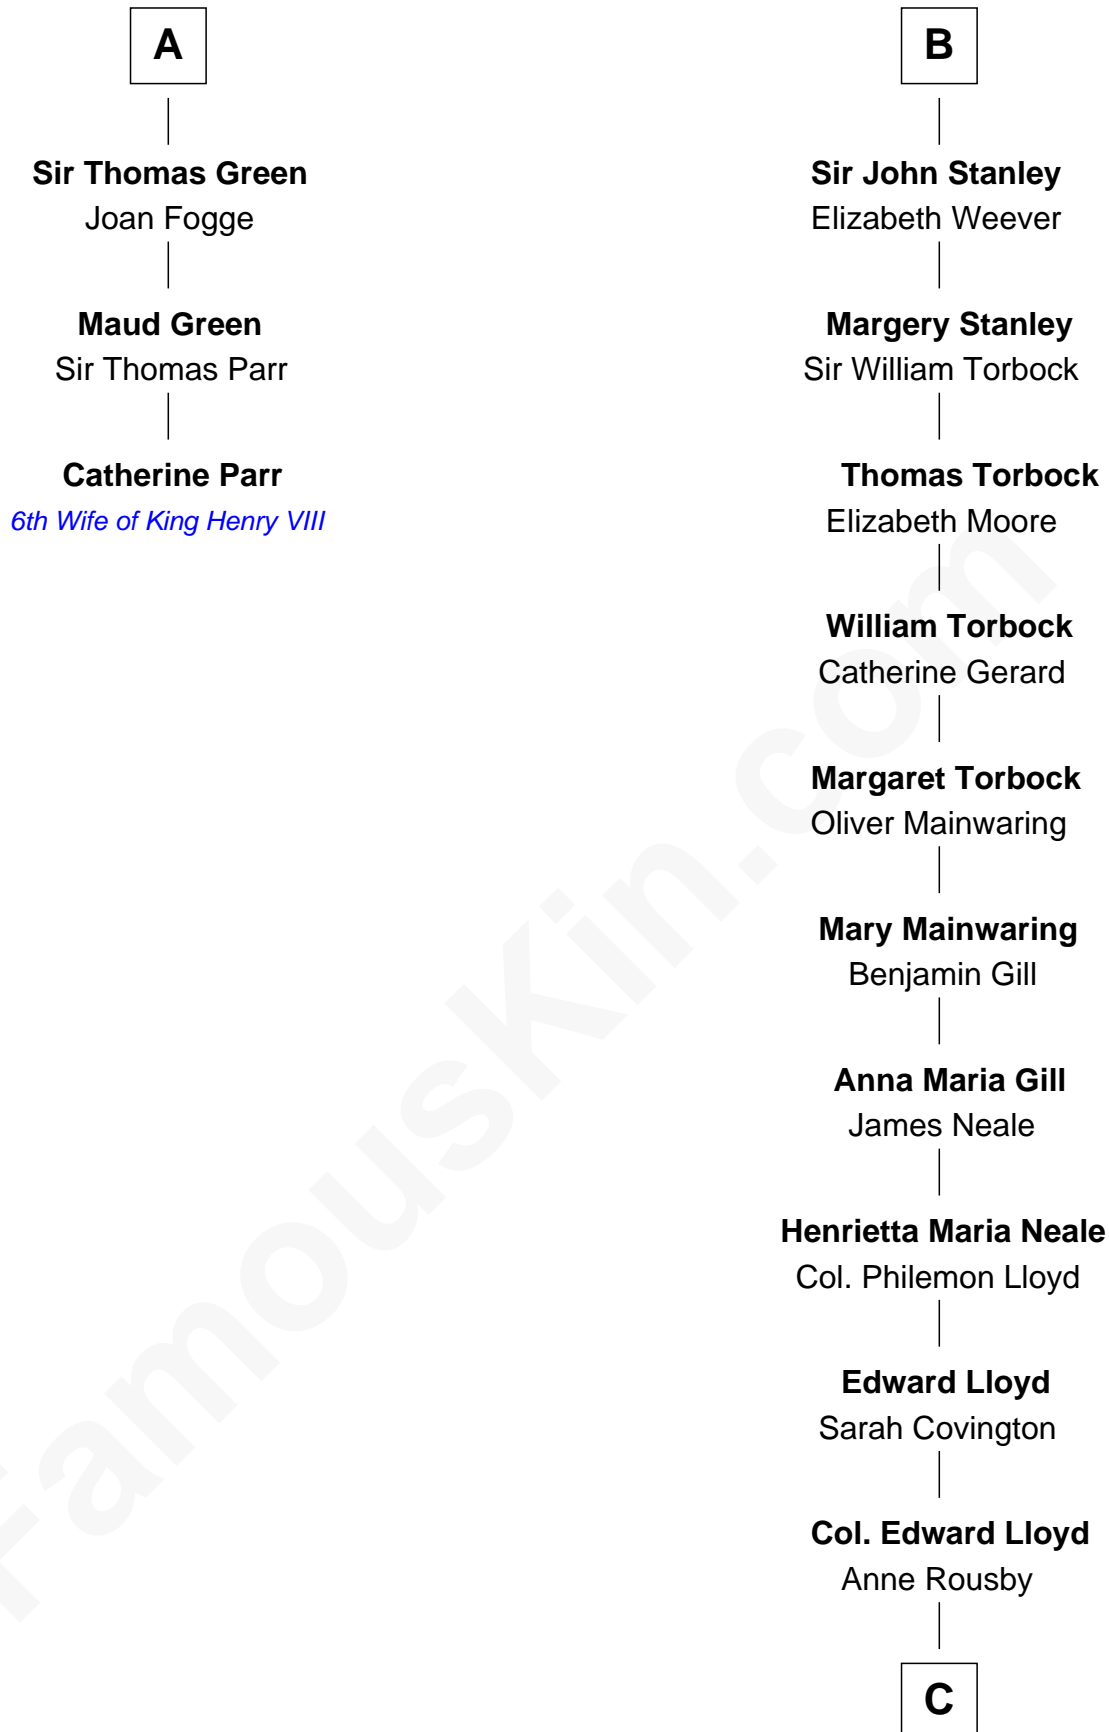

# FamousKin.com Relationship Chart of

**Catherine Parr**

*6th Wife of King Henry VIII*

9th cousin 9 times removed of

**Edward Lloyd V**

*13th Governor of Maryland*

**Sir John FitzGeoffrey**

Isabel le Bigod

C

Col. Edward Lloyd

Elizabeth Tayloe

Edward Lloyd V

*13th Governor of Maryland*

FamousKin.com