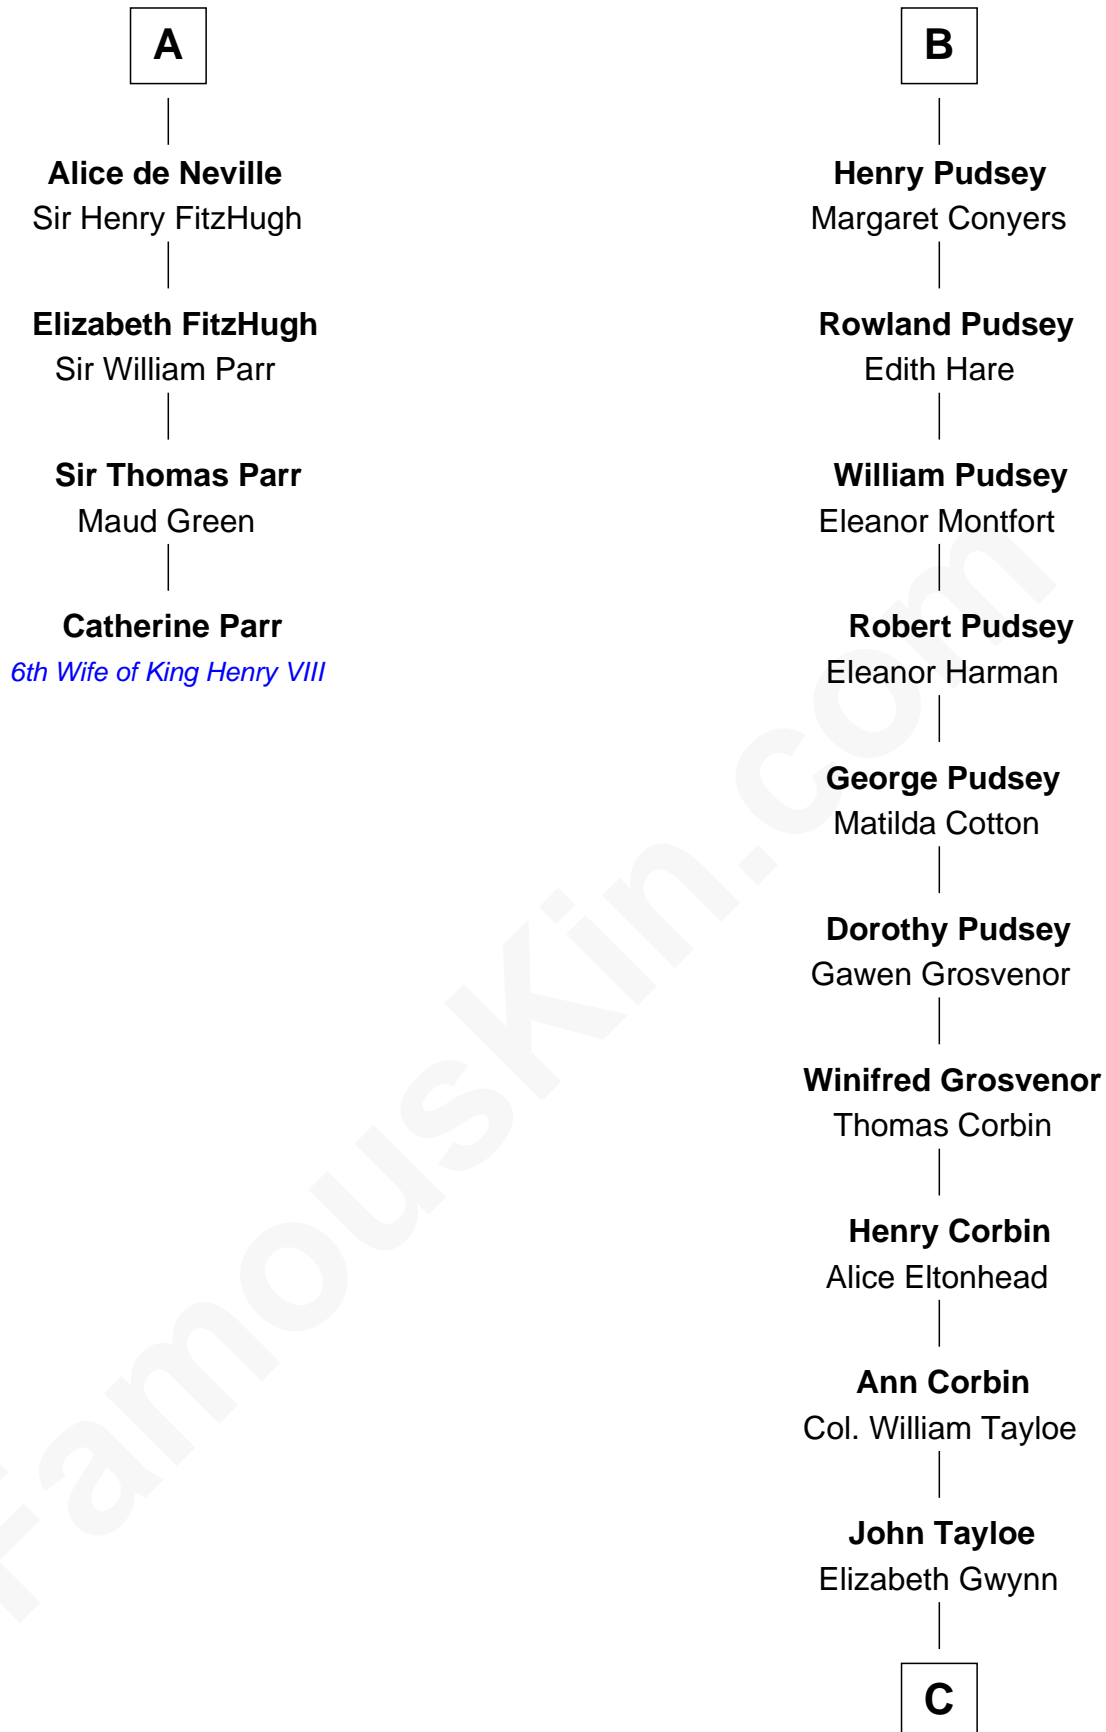

# FamousKin.com Relationship Chart of

**Catherine Parr**

*6th Wife of King Henry VIII*

10th cousin 9 times removed of

**Edward Lloyd V**

*13th Governor of Maryland*

**John Fitz Robert**

Ada de Baliol

**C**

**John Tayloe**  
Rebecca Plater

**Elizabeth Tayloe**  
Col. Edward Lloyd

**Edward Lloyd V**  
*13th Governor of Maryland*

FamousKin.com