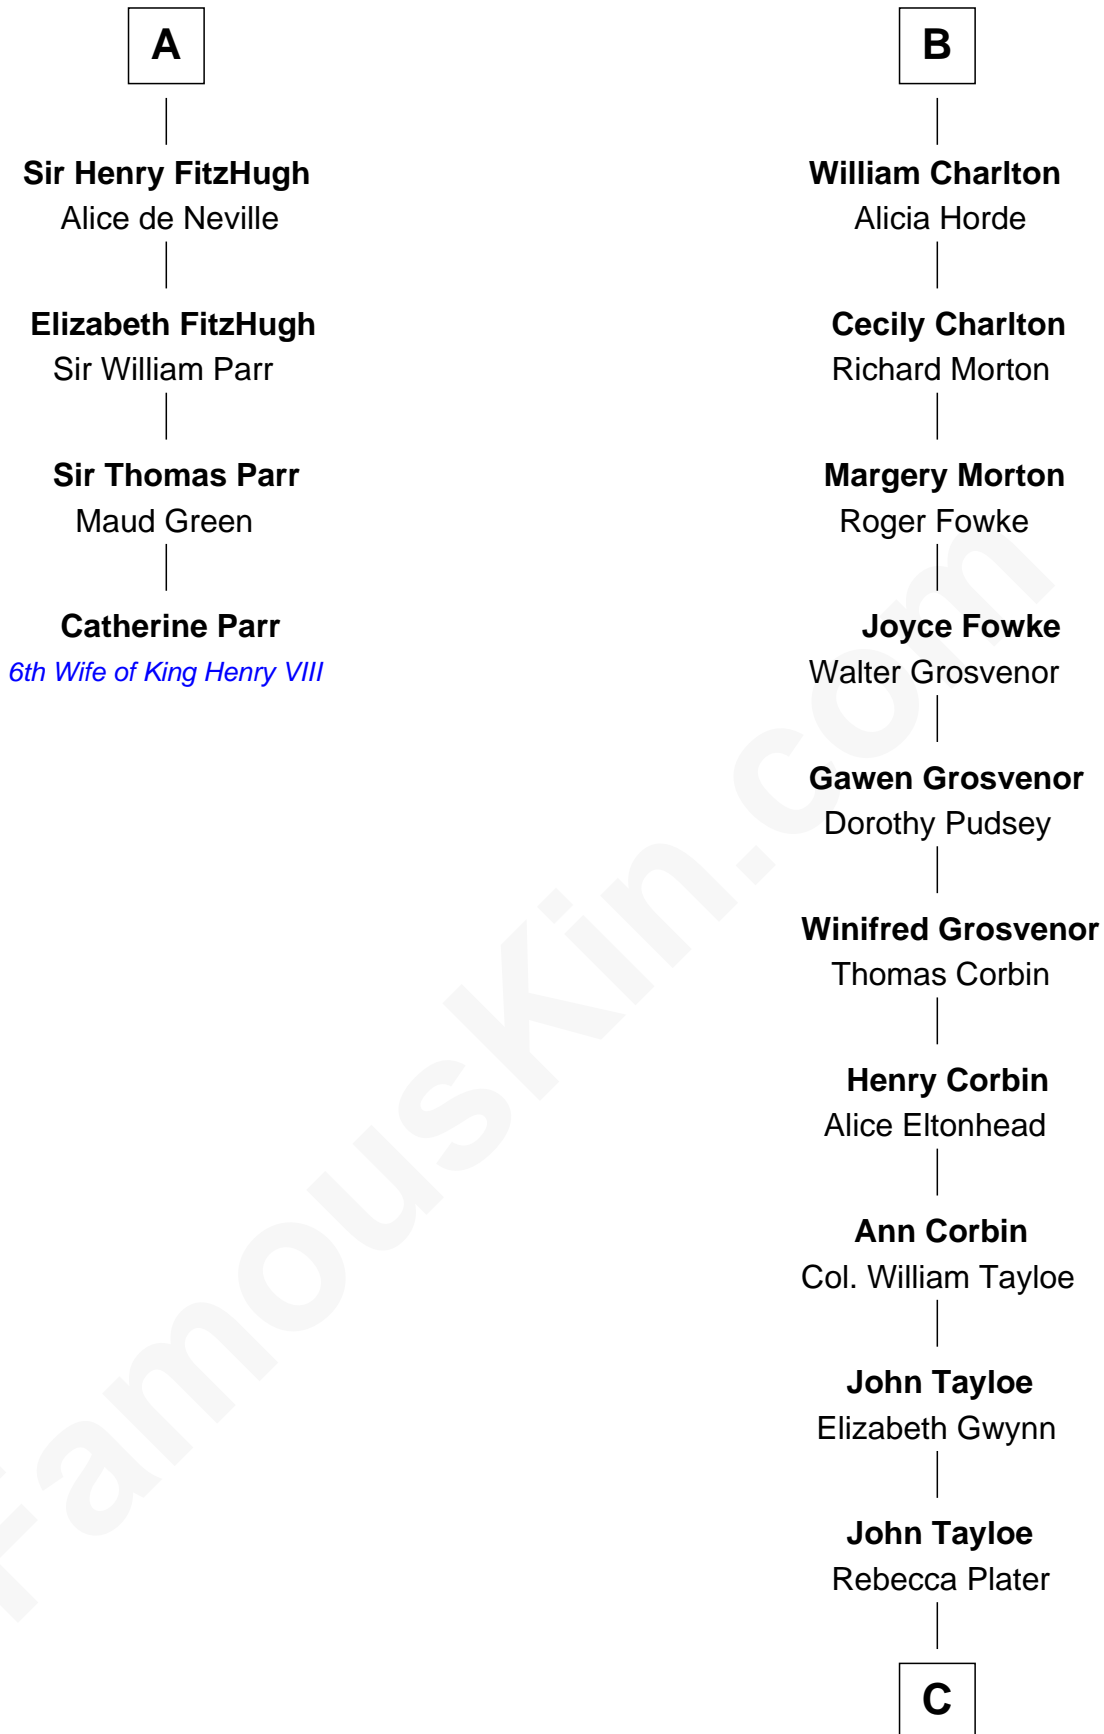

FamousKin.com Relationship Chart of

Catherine Parr

6th Wife of King Henry VIII

10th cousin 10 times removed of

Henry Lloyd

40th Governor of Maryland

Sir Roger de Somery

Nichole d'Aubenev

C

Elizabeth Tayloe
Col. Edward Lloyd

Col. Edward Lloyd
Sally Scott Murray

Daniel Lloyd
Catherine Henry

Henry Lloyd
40th Governor of Maryland

FamousKin.com