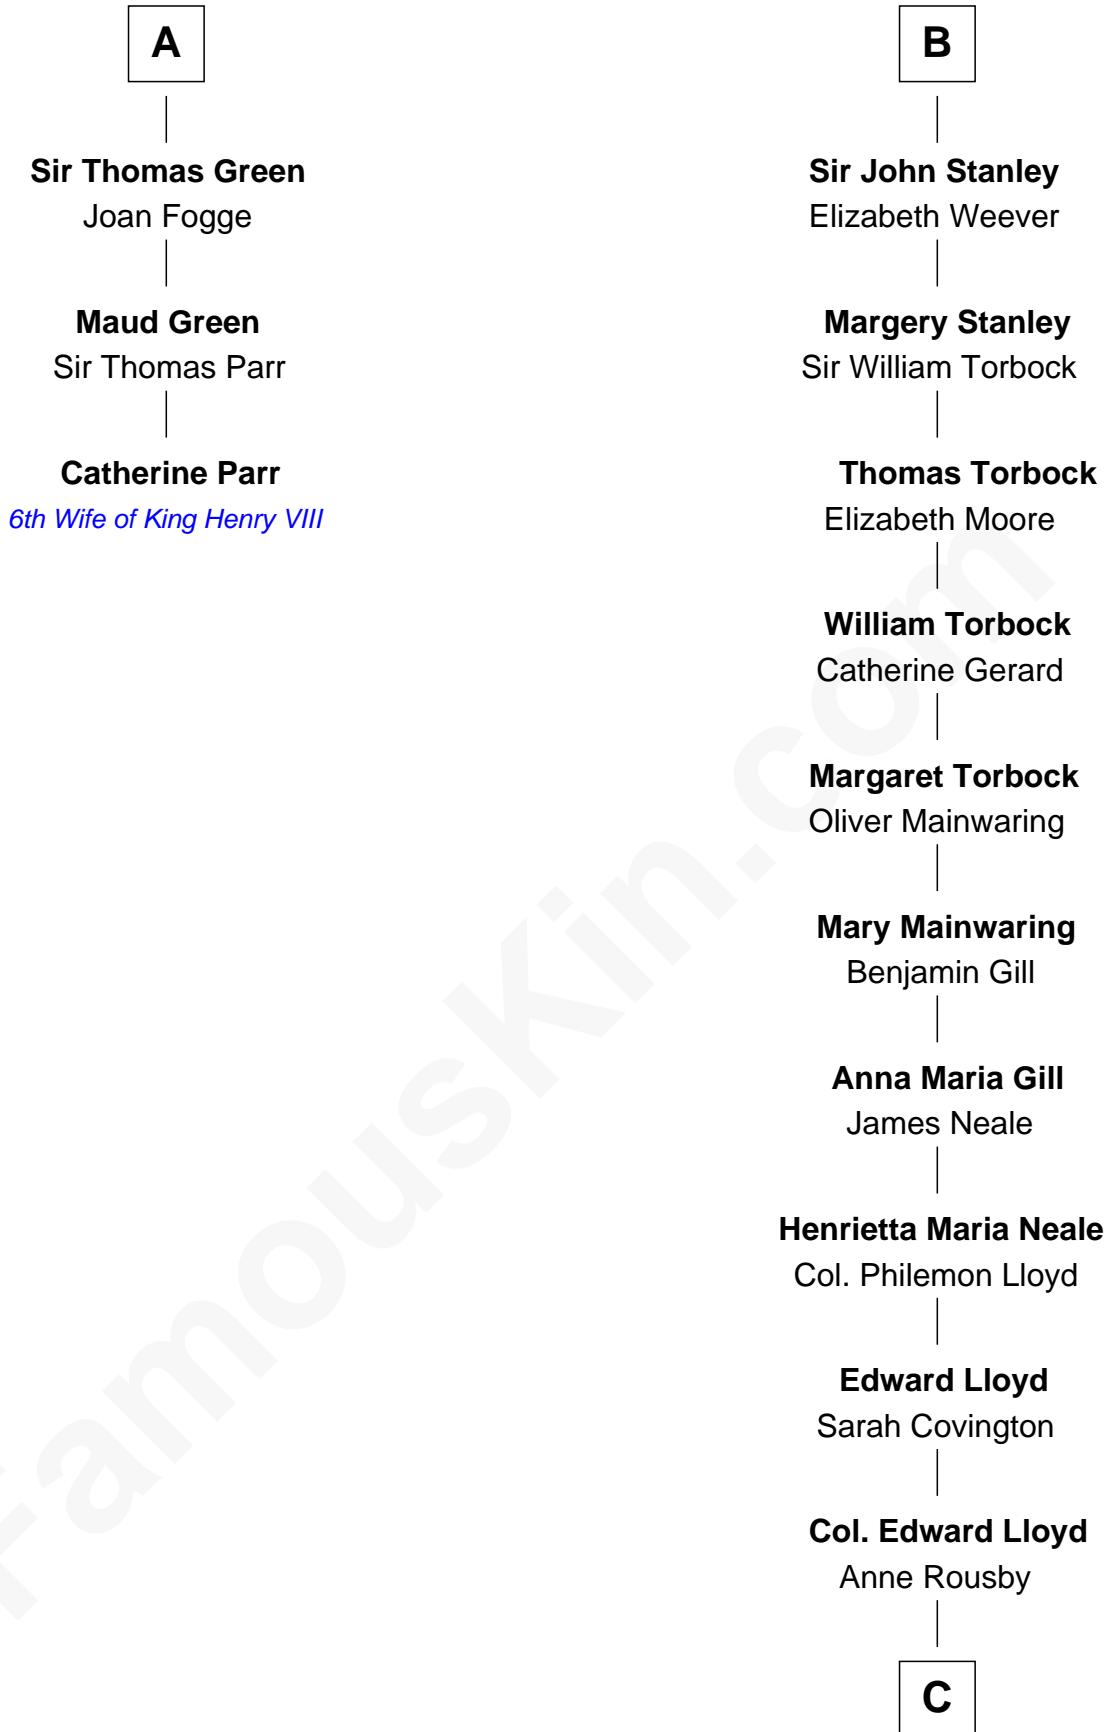

# FamousKin.com Relationship Chart of

**Catherine Parr**

*6th Wife of King Henry VIII*

9th cousin 11 times removed of

**Henry Lloyd**

*40th Governor of Maryland*

**Sir John FitzGeoffrey**

Isabel le Bigod

**C**

**Col. Edward Lloyd**

Elizabeth Tayloe

**Col. Edward Lloyd**

Sally Scott Murray

**Daniel Lloyd**

Catherine Henry

**Henry Lloyd**