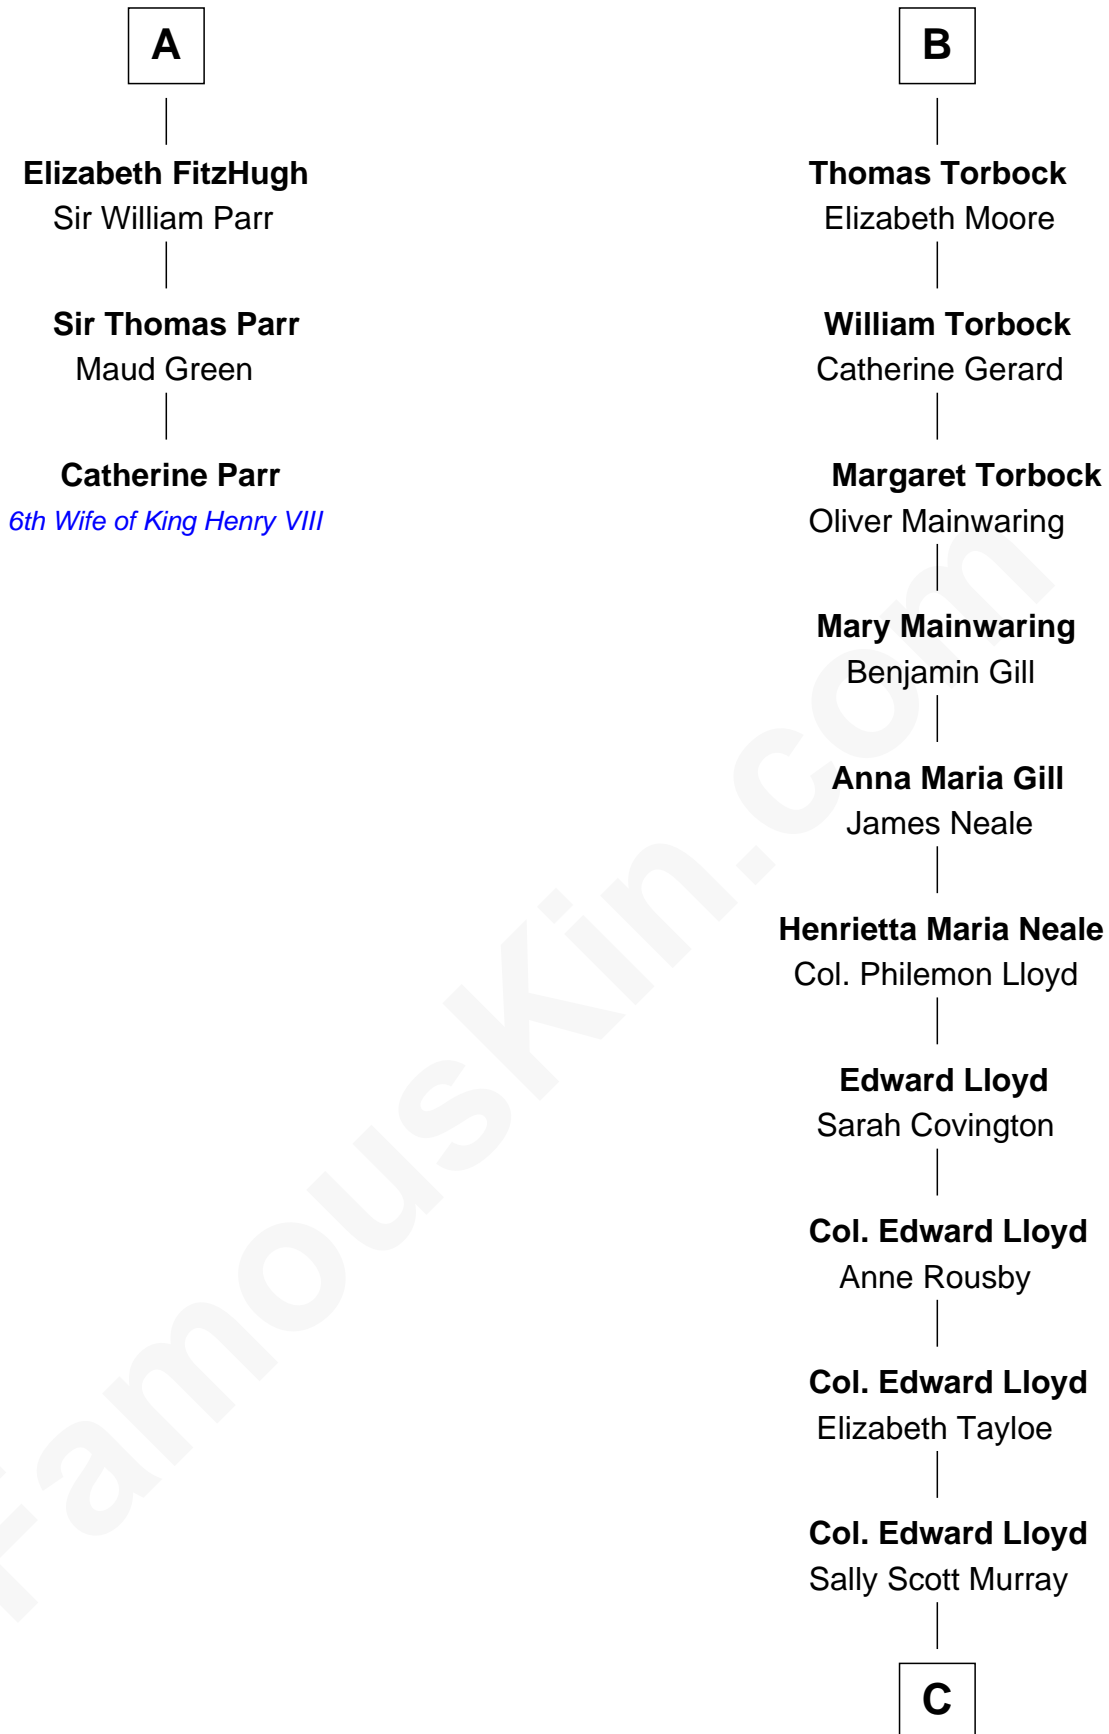

# FamousKin.com Relationship Chart of

**Catherine Parr**

*6th Wife of King Henry VIII*

9th cousin 9 times removed of

**Henry Lloyd**

*40th Governor of Maryland*

**C**

**Daniel Lloyd**  
Catherine Henry

**Henry Lloyd**  
*40th Governor of Maryland*

FamousKin.com