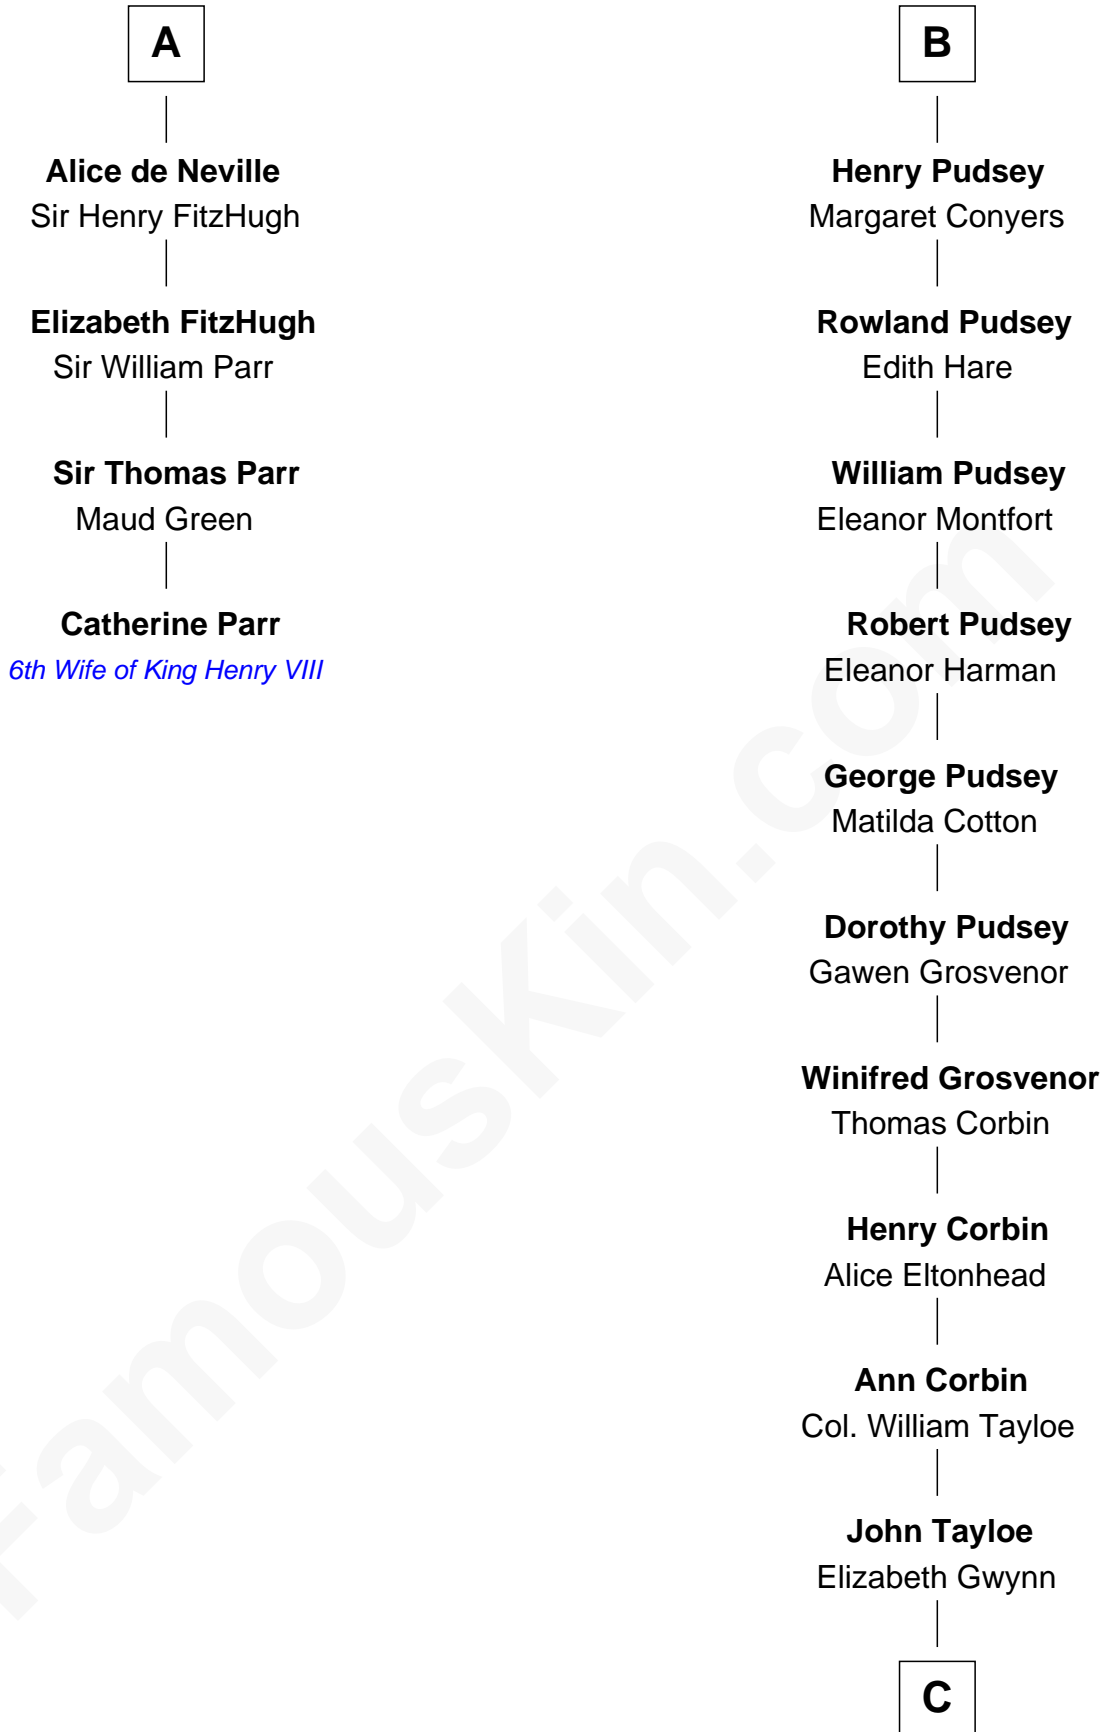

# FamousKin.com Relationship Chart of

**Catherine Parr**

*6th Wife of King Henry VIII*

10th cousin 11 times removed of

**Henry Lloyd**

*40th Governor of Maryland*

**John Fitz Robert**

Ada de Baliol

**C**

**John Tayloe**  
Rebecca Plater

**Elizabeth Tayloe**  
Col. Edward Lloyd

**Col. Edward Lloyd**  
Sally Scott Murray

**Daniel Lloyd**  
Catherine Henry

**Henry Lloyd**  
*40th Governor of Maryland*

FamousKin.com