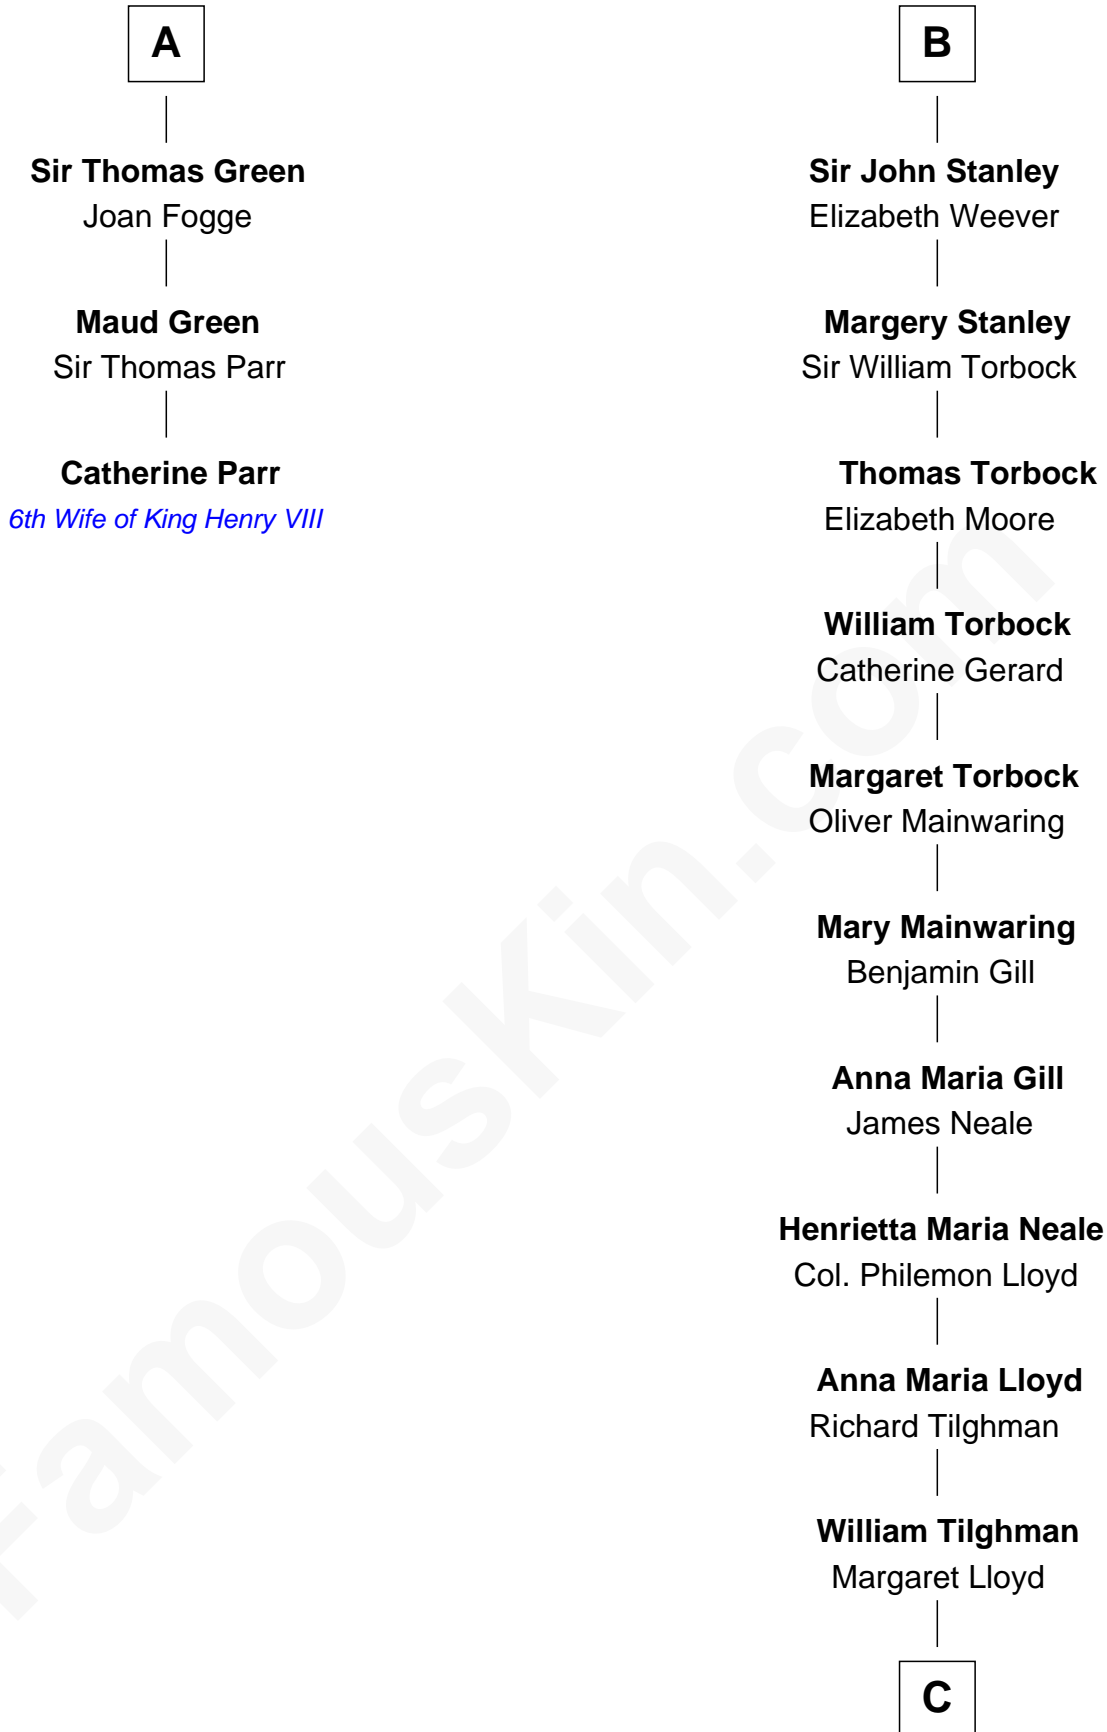

FamousKin.com Relationship Chart of

Catherine Parr

6th Wife of King Henry VIII

9th cousin 9 times removed of

Charles Goldsborough

16th Governor of Maryland

Sir John FitzGeoffrey

Isabel le Bigod

C

Anna Maria Tilghman
Charles Goldsborough

Charles Goldsborough
16th Governor of Maryland

FamousKin.com