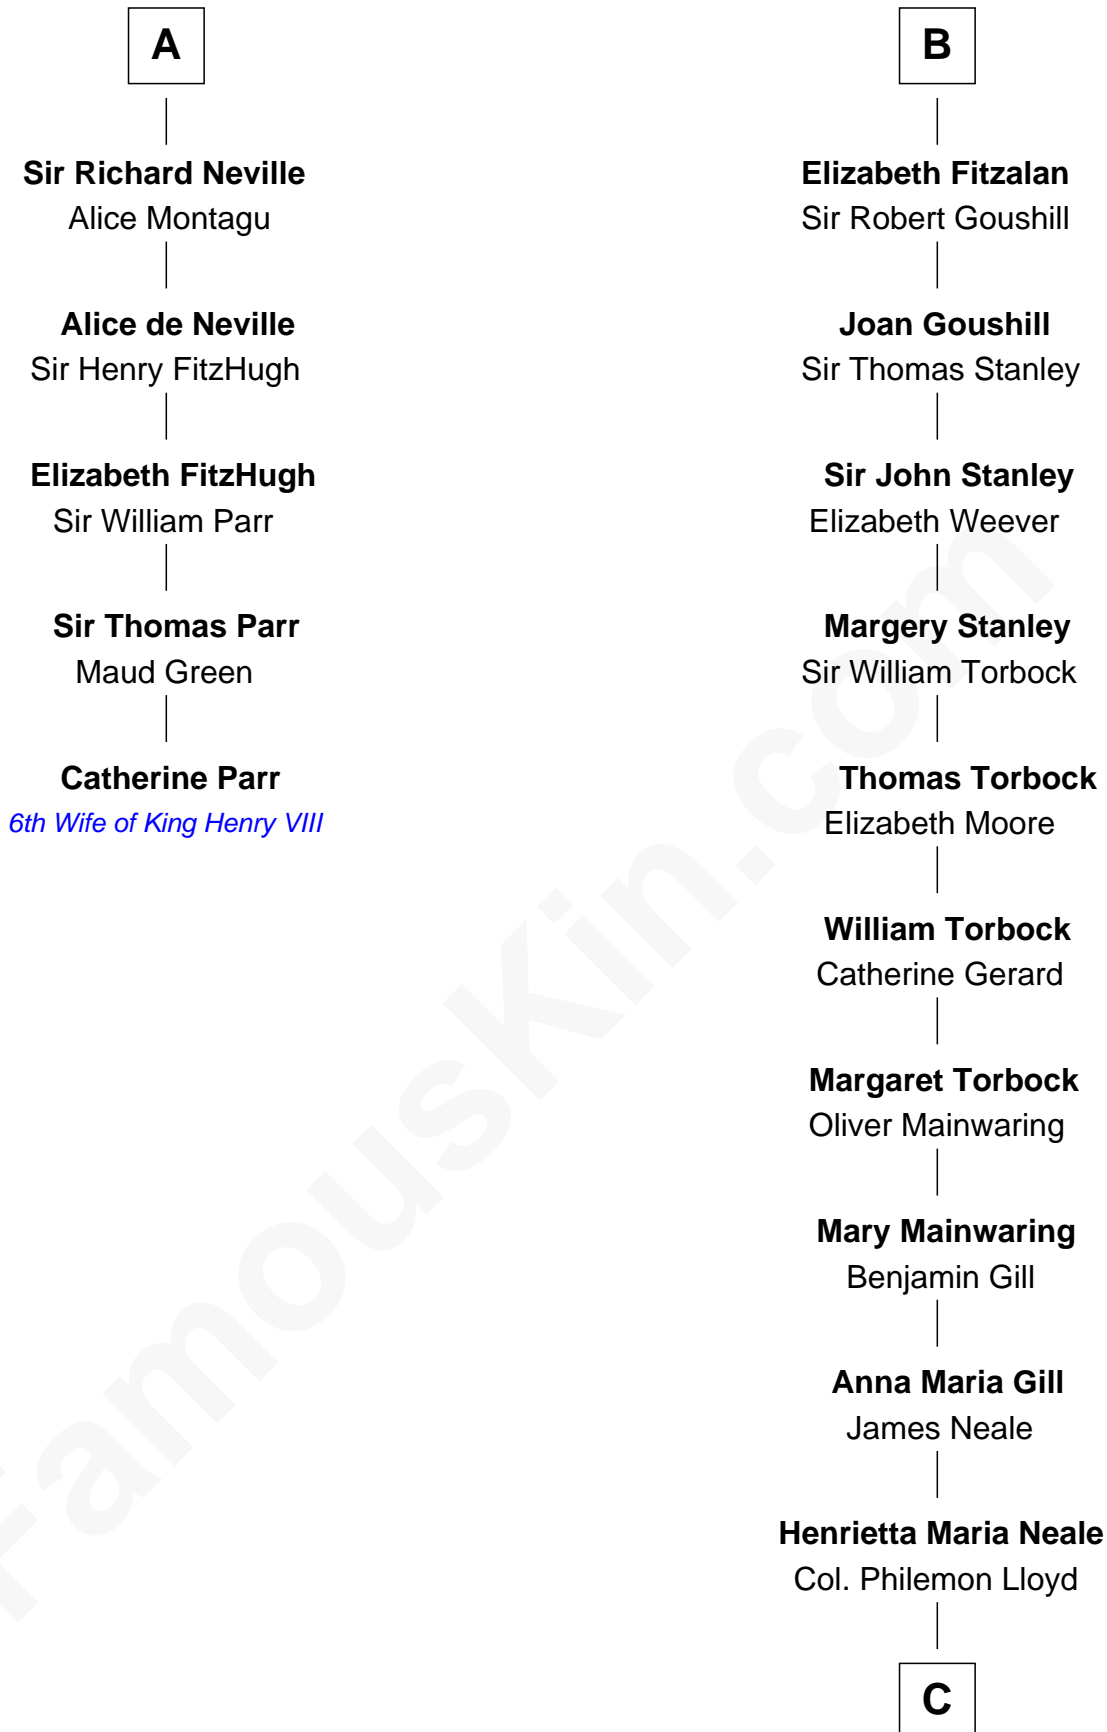

FamousKin.com Relationship Chart of

Catherine Parr

6th Wife of King Henry VIII

11th cousin 9 times removed of

Charles Goldsborough

16th Governor of Maryland

C

—
Anna Maria Lloyd

Richard Tilghman

—
William Tilghman

Margaret Lloyd

—
Anna Maria Tilghman

Charles Goldsborough

—
Charles Goldsborough

16th Governor of Maryland

FamousKin.com