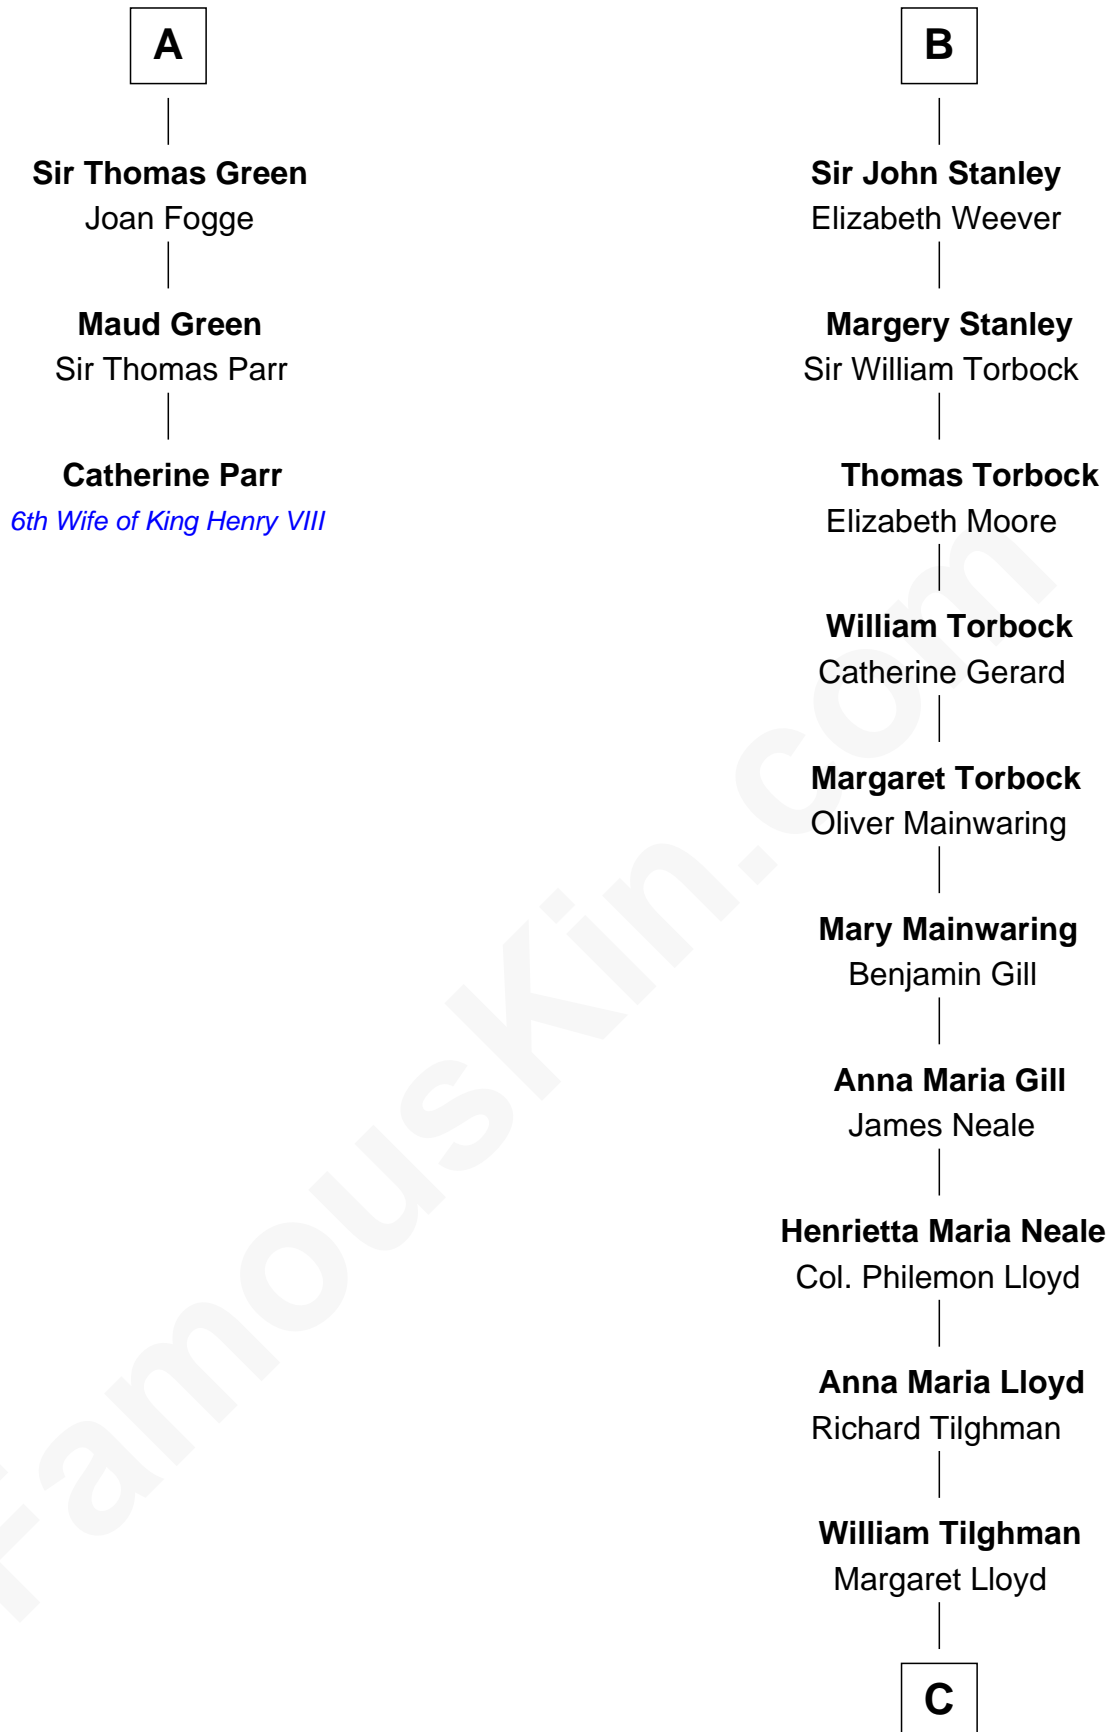

FamousKin.com Relationship Chart of

Catherine Parr

6th Wife of King Henry VIII

9th cousin 9 times removed of

Charles Goldsborough

16th Governor of Maryland

C

Anna Maria Tilghman
Charles Goldsborough

Charles Goldsborough
16th Governor of Maryland

FamousKin.com