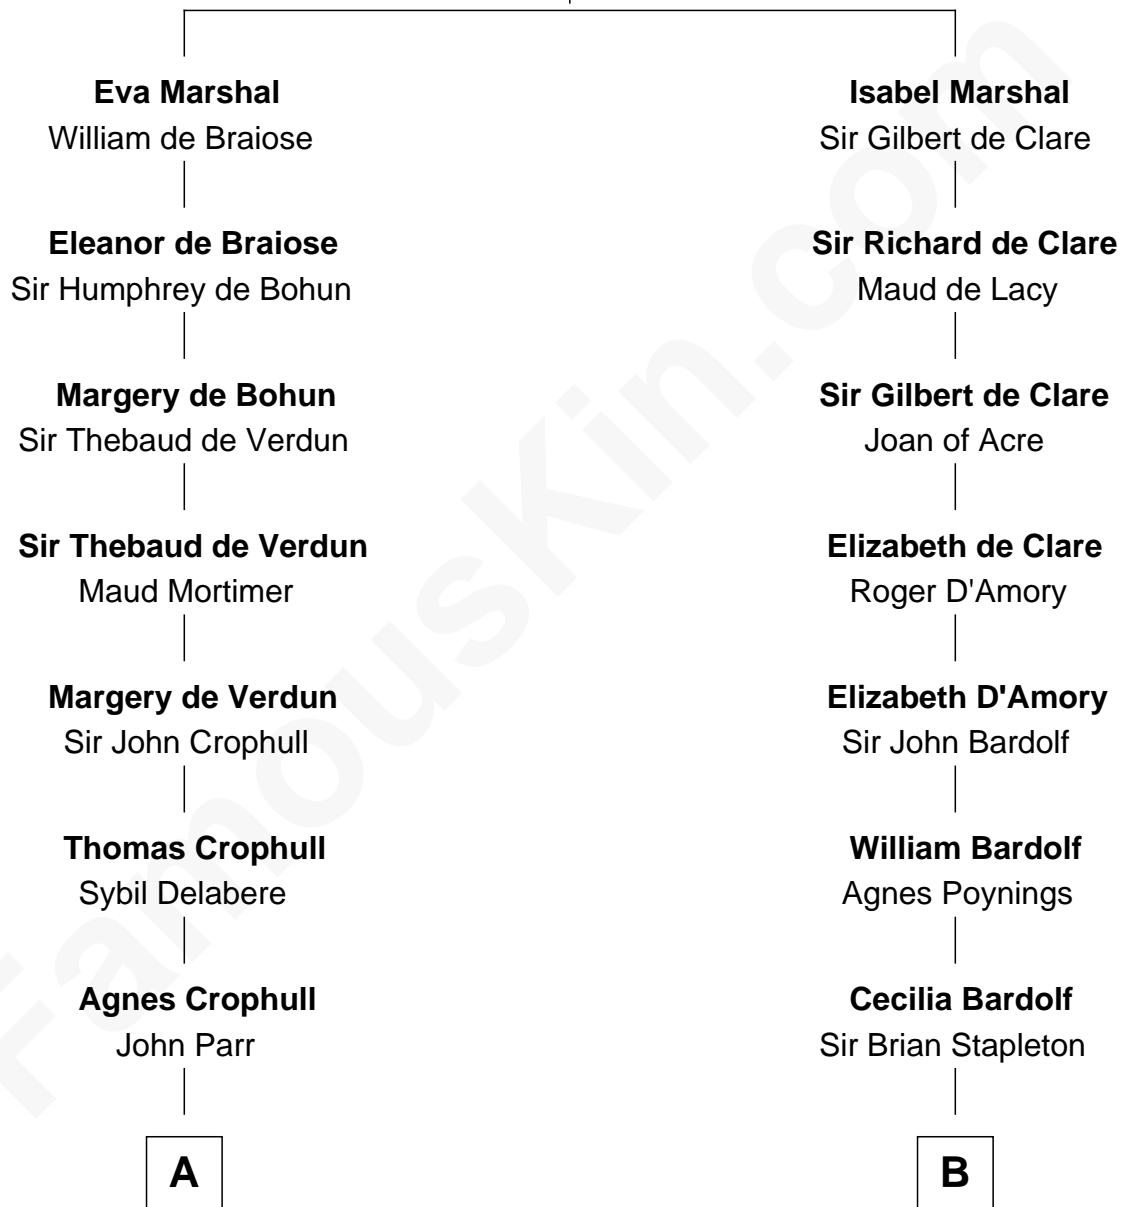

FamousKin.com Relationship Chart of

Catherine Parr

6th Wife of King Henry VIII

10th cousin 9 times removed of

Charles Carnan Ridgely

15th Governor of Maryland

Sir William Marshal

Isabel de Clare

C

Rachel Howard
Col. Charles Ridgely

Achsah Ridgely
Charles R. Carnan

Charles Carnan Ridgely
15th Governor of Maryland

FamousKin.com