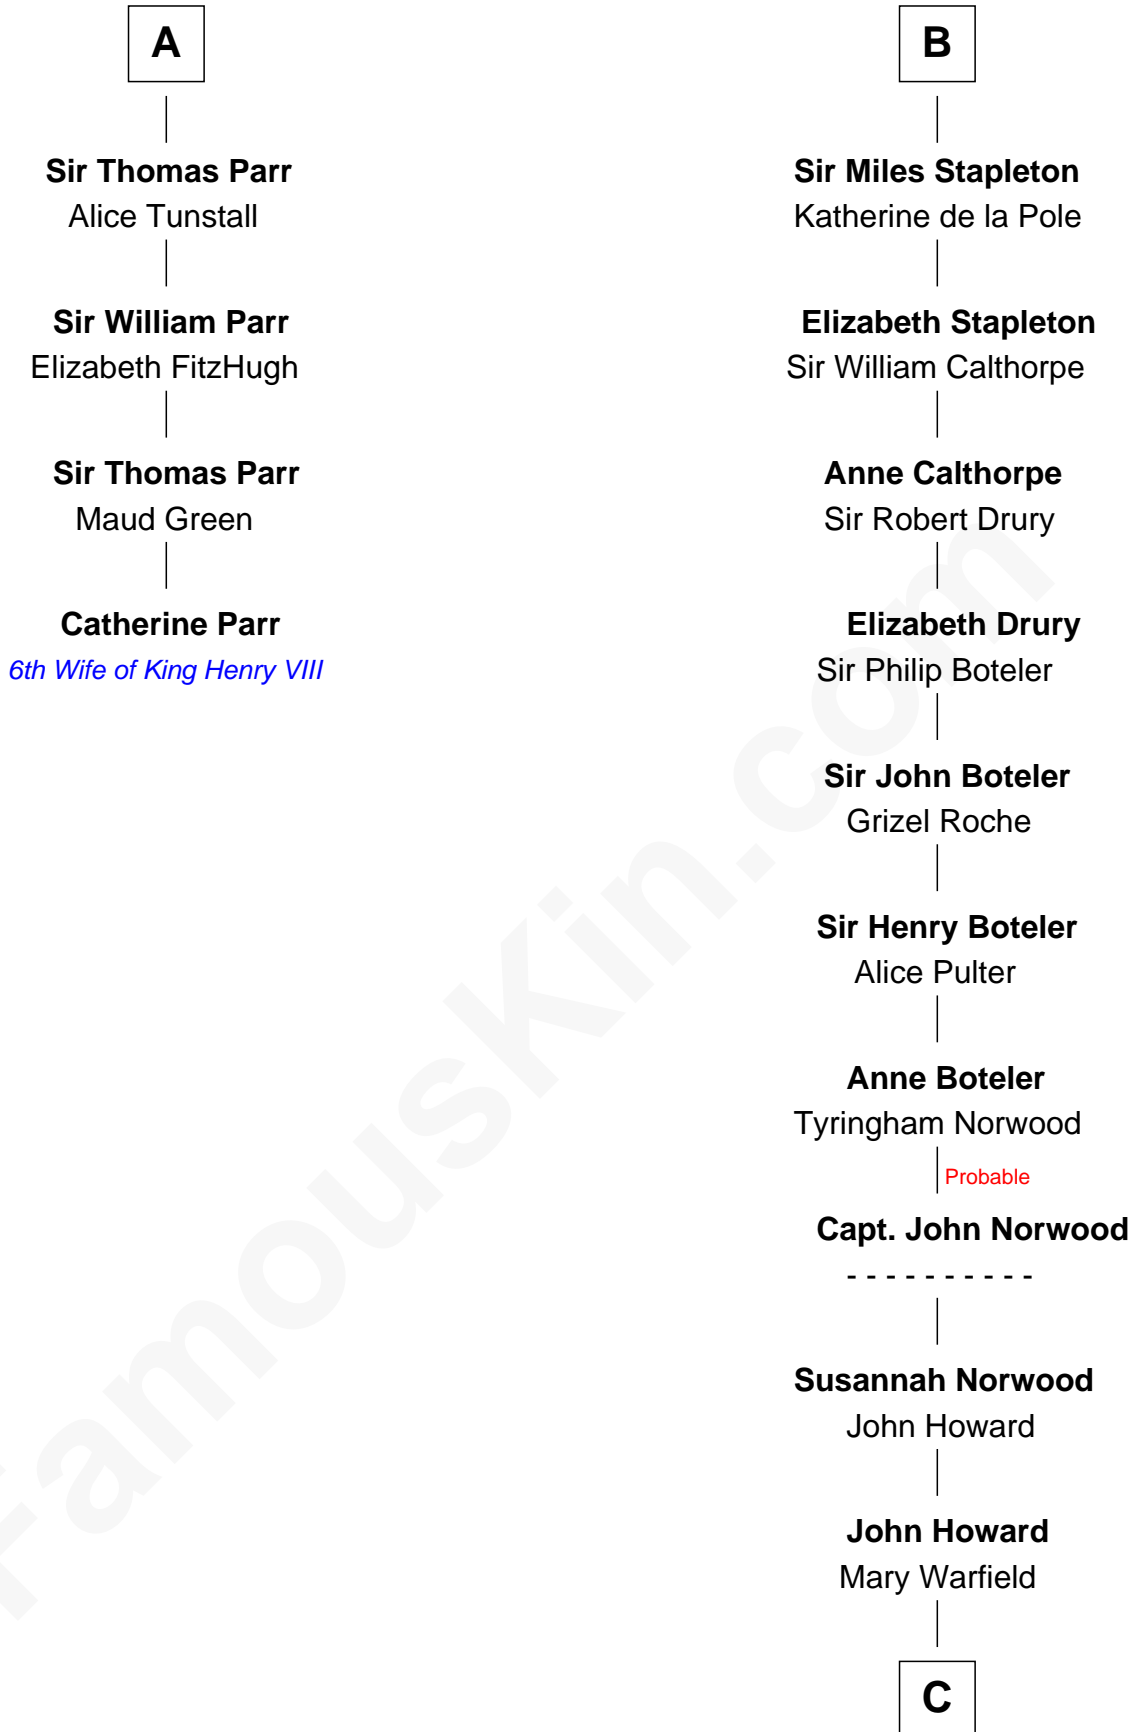

FamousKin.com Relationship Chart of

Catherine Parr

6th Wife of King Henry VIII

10th cousin 9 times removed of

Charles Carnan Ridgely

15th Governor of Maryland

Sir William Marshal

Isabel de Clare

C

Rachel Howard
Col. Charles Ridgely

Achsah Ridgely
Charles R. Carnan

Charles Carnan Ridgely
15th Governor of Maryland

FamousKin.com