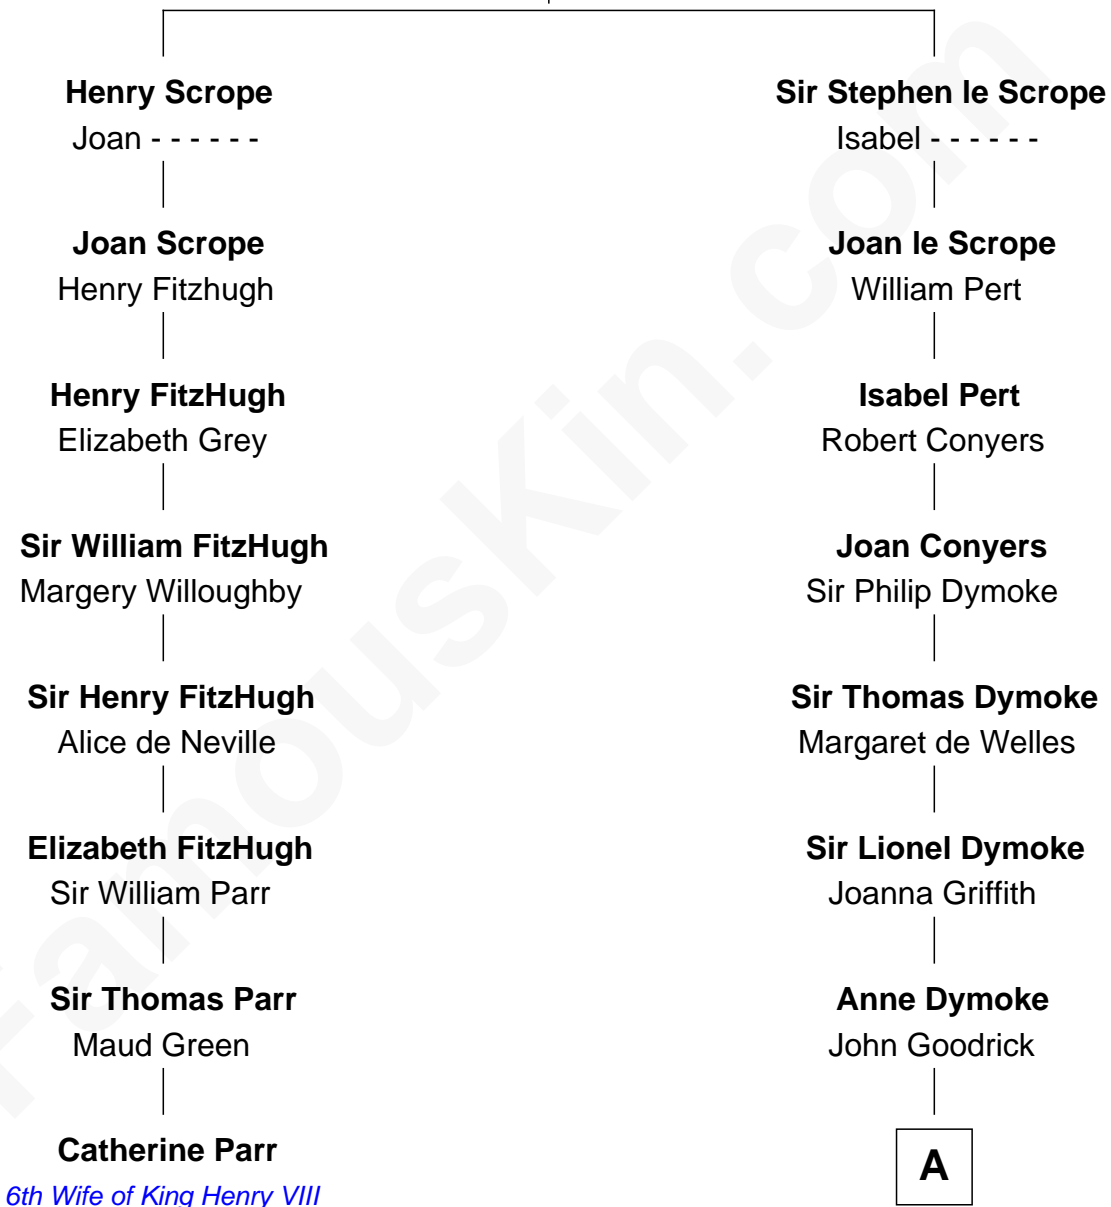

# FamousKin.com Relationship Chart of

**Catherine Parr**

*6th Wife of King Henry VIII*

7th cousin 14 times removed of

**Dave Cowens**

*NBA Hall of Famer*

**Sir Geoffrey le Scrope**

Ivetta de Ros

**A**

**Lionel Goodrick**

Winifred Sappcott

**Anne Goodrick**

Benjamin Bolles

**Thomas Bolles**

Elizabeth Perkins

**Joseph Bolles**

Mary - - - - -

**Samuel Bolles**

Mary Dyer

**Samuel Bolles**

Lydia Balch

**Joanna Bolles**

Ebenezer Record

**Olive Record**