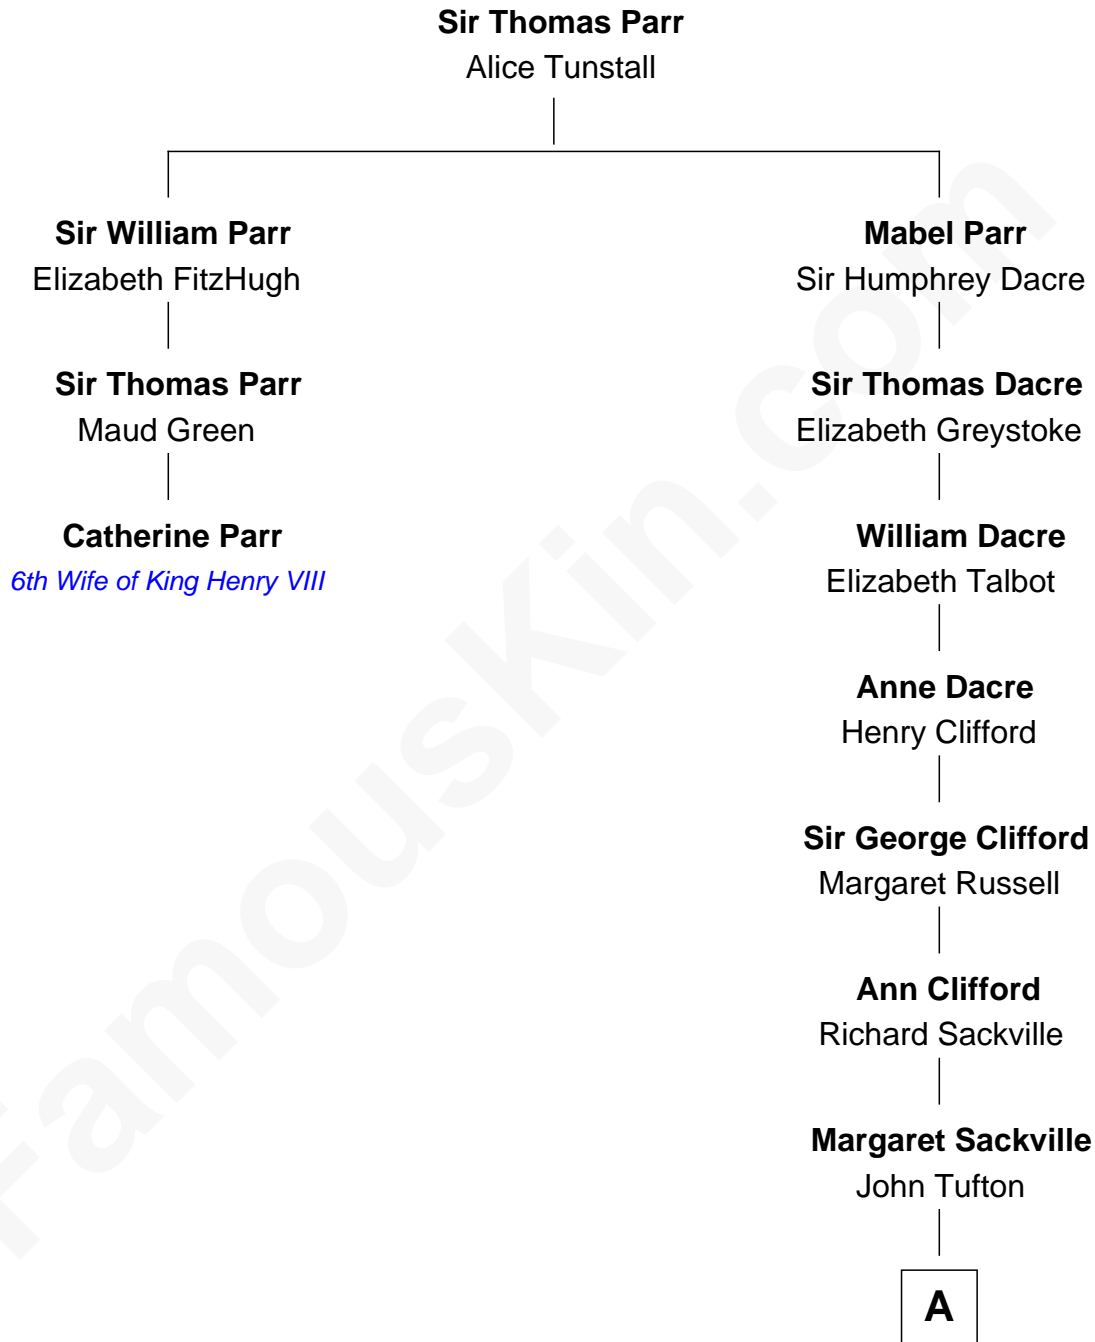

# FamousKin.com Relationship Chart of

**Catherine Parr**

*6th Wife of King Henry VIII*

2nd cousin 15 times removed of

**Kit Harington**

*TV Actor - "Game of Thrones"*

**A**

**Cecily Tufton**

Christopher Hatton

**Anne Hatton**

Sir Daniel Finch

**Charlotte Finch**

Charles Seymour

**Charlotte Seymour**

Heneage Finch

**Frances Finch**

Sir George Legge

**William Legge**

Frances Barrington

**Edward Henry Legge**

Cordelia Twysden Molesworth

**Lois Marjorie Legge**

Ernest Wriothesley Denny

**Lavender Cecilia Denny**