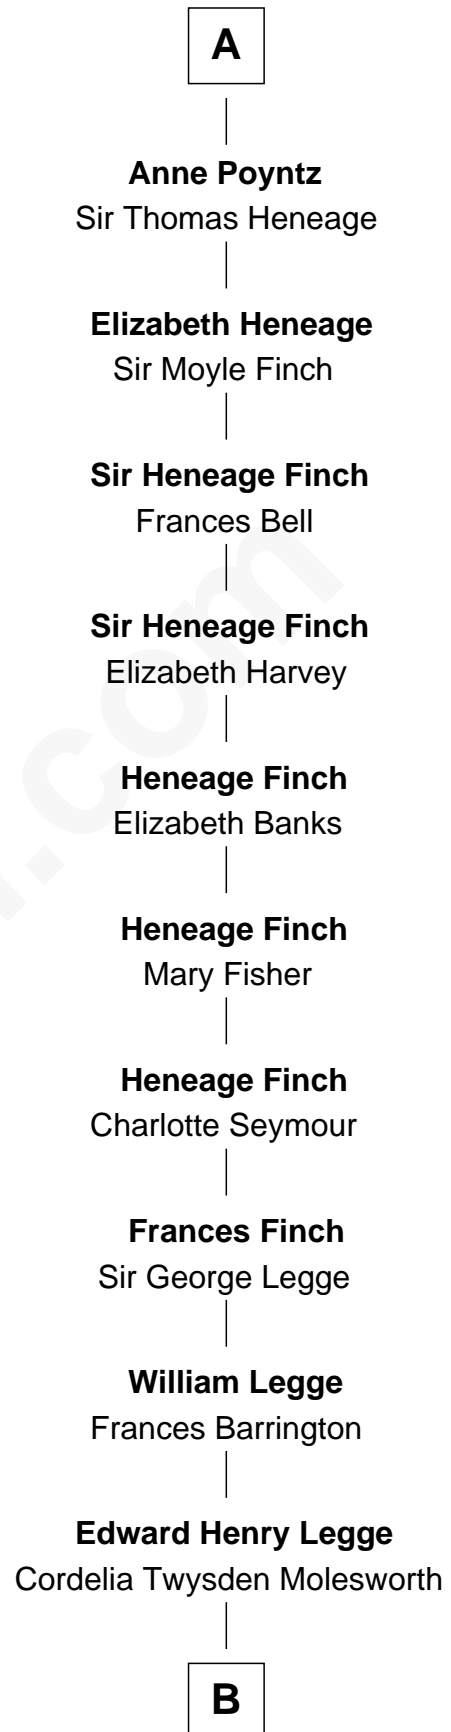

FamousKin.com Relationship Chart of

Catherine Parr

6th Wife of King Henry VIII

7th cousin 13 times removed of

Kit Harington

TV Actor - "Game of Thrones"

Humphrey de Bohun

Elizabeth Plantagenet

Eleanor de Bohun

Sir James le Boteler

Pernel le Boteler

Sir Gilbert Talbot

Sir Richard Talbot

Ankaret le Strange

Mary Talbot

Sir Thomas Greene

Margaret de Bohun

Sir Hugh de Courtnay

Sir Philip Courtenay

Anne Wake

Sir John Courtenay

Joan Champernoun

Sir Philip Courtenay

Elizabeth Hungerford

Katherine Courtenay

Sir William Huddesfield

Elizabeth Huddesfield

Sir Anthony Poyntz

Sir Nicholas Poyntz

Joan Berkeley

A

B