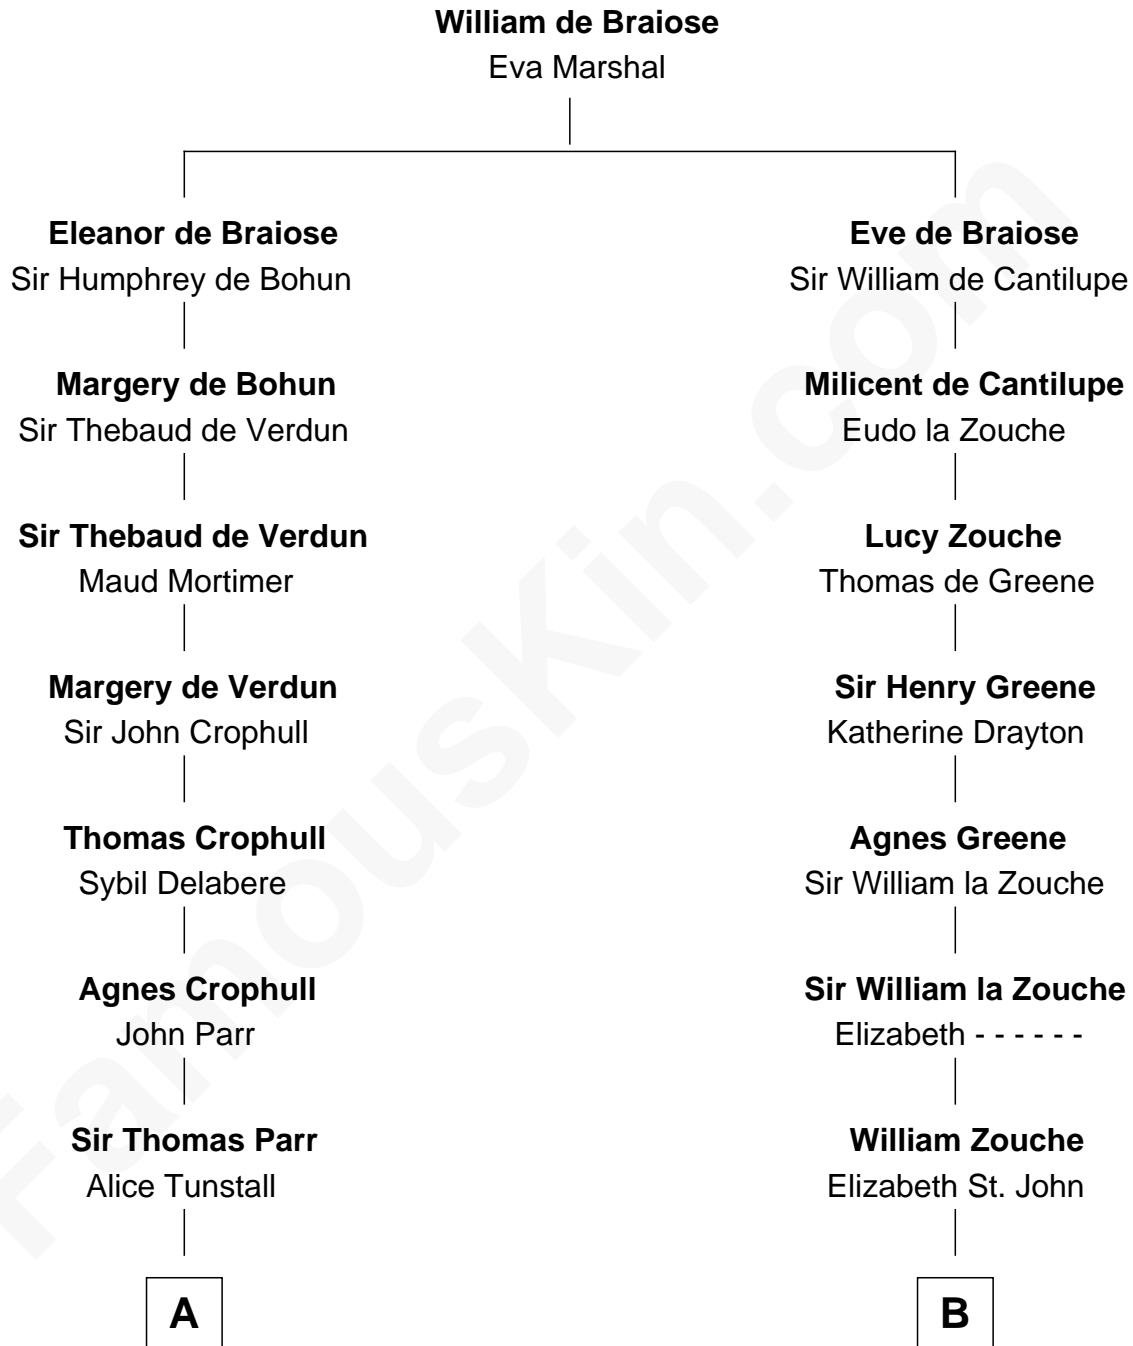

# FamousKin.com Relationship Chart of

**Catherine Parr**

*6th Wife of King Henry VIII*

9th cousin 3 times removed of

**Robert Catesby**

*Leader of Gunpowder Plot*

**A**

**Sir William Parr**  
Elizabeth FitzHugh

**Sir Thomas Parr**  
Maud Green

**Catherine Parr**  
*6th Wife of King Henry VIII*

**B**

**Margaret Zouche**  
William Catesby

**George Catesby**  
Elizabeth Empson

**Sir Richard Catesby**  
Dorothy Spencer

**William Catesby**  
Katherine Willington

**Sir William Catesby**  
Anne Throckmorton

**Robert Catesby**  
*Leader of Gunpowder Plot*