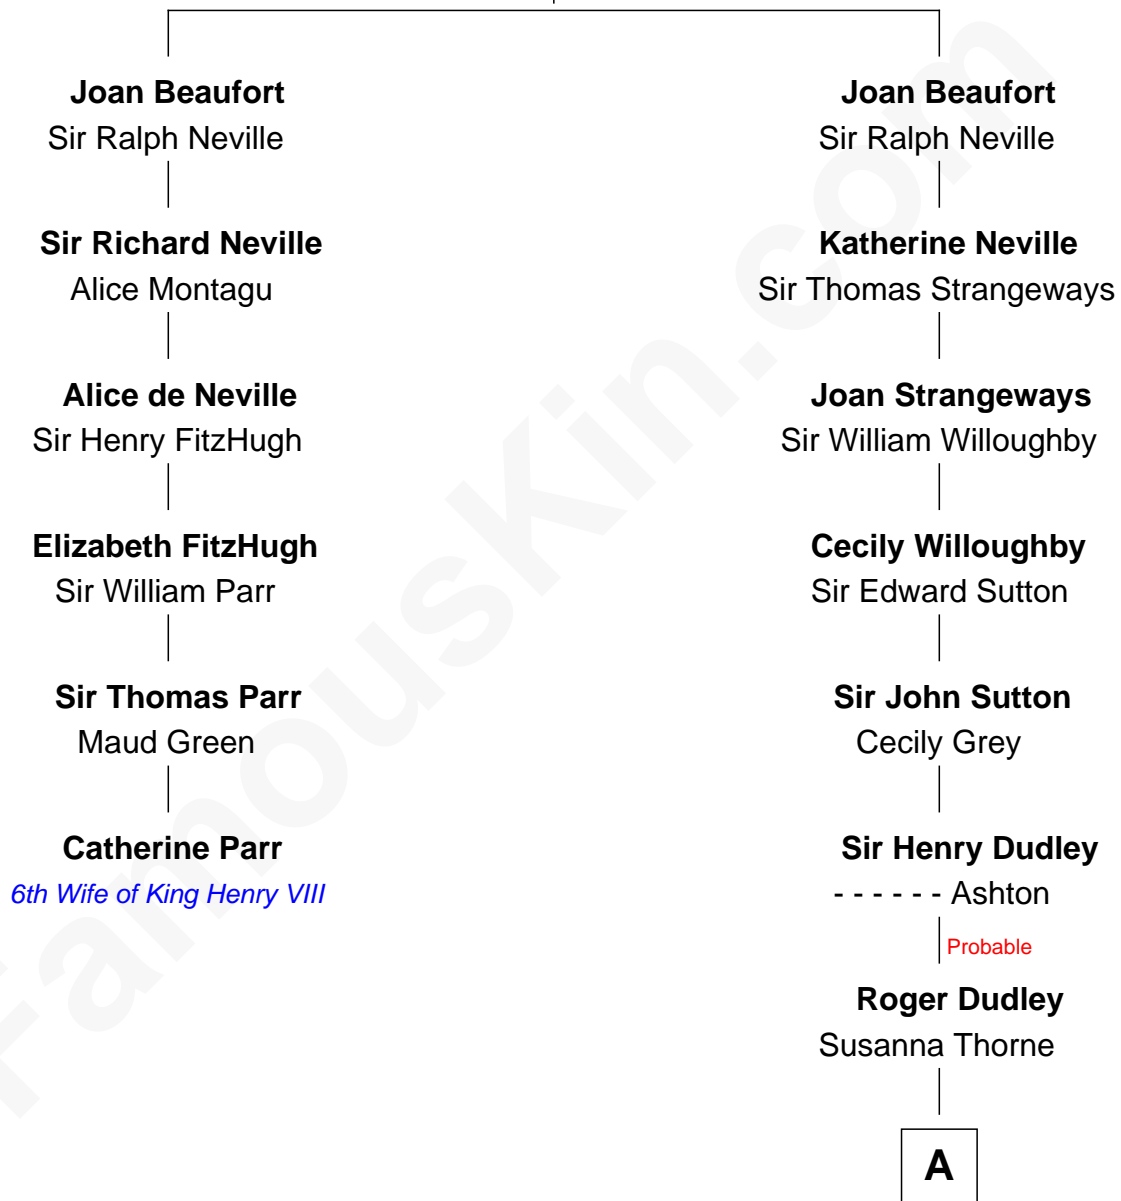

FamousKin.com Relationship Chart of

Catherine Parr

6th Wife of King Henry VIII

5th cousin 15 times removed of

John Cena

Movie Actor and WWE Pro Wrestler

John of Gaunt
Katherine Roet

A

Gov. Thomas Dudley

Dorothy York

Patience Dudley

Maj. Gen. Daniel Denison

Elizabeth Denison

Rev. John Rogers

Patience Rogers

Benjamin Marston