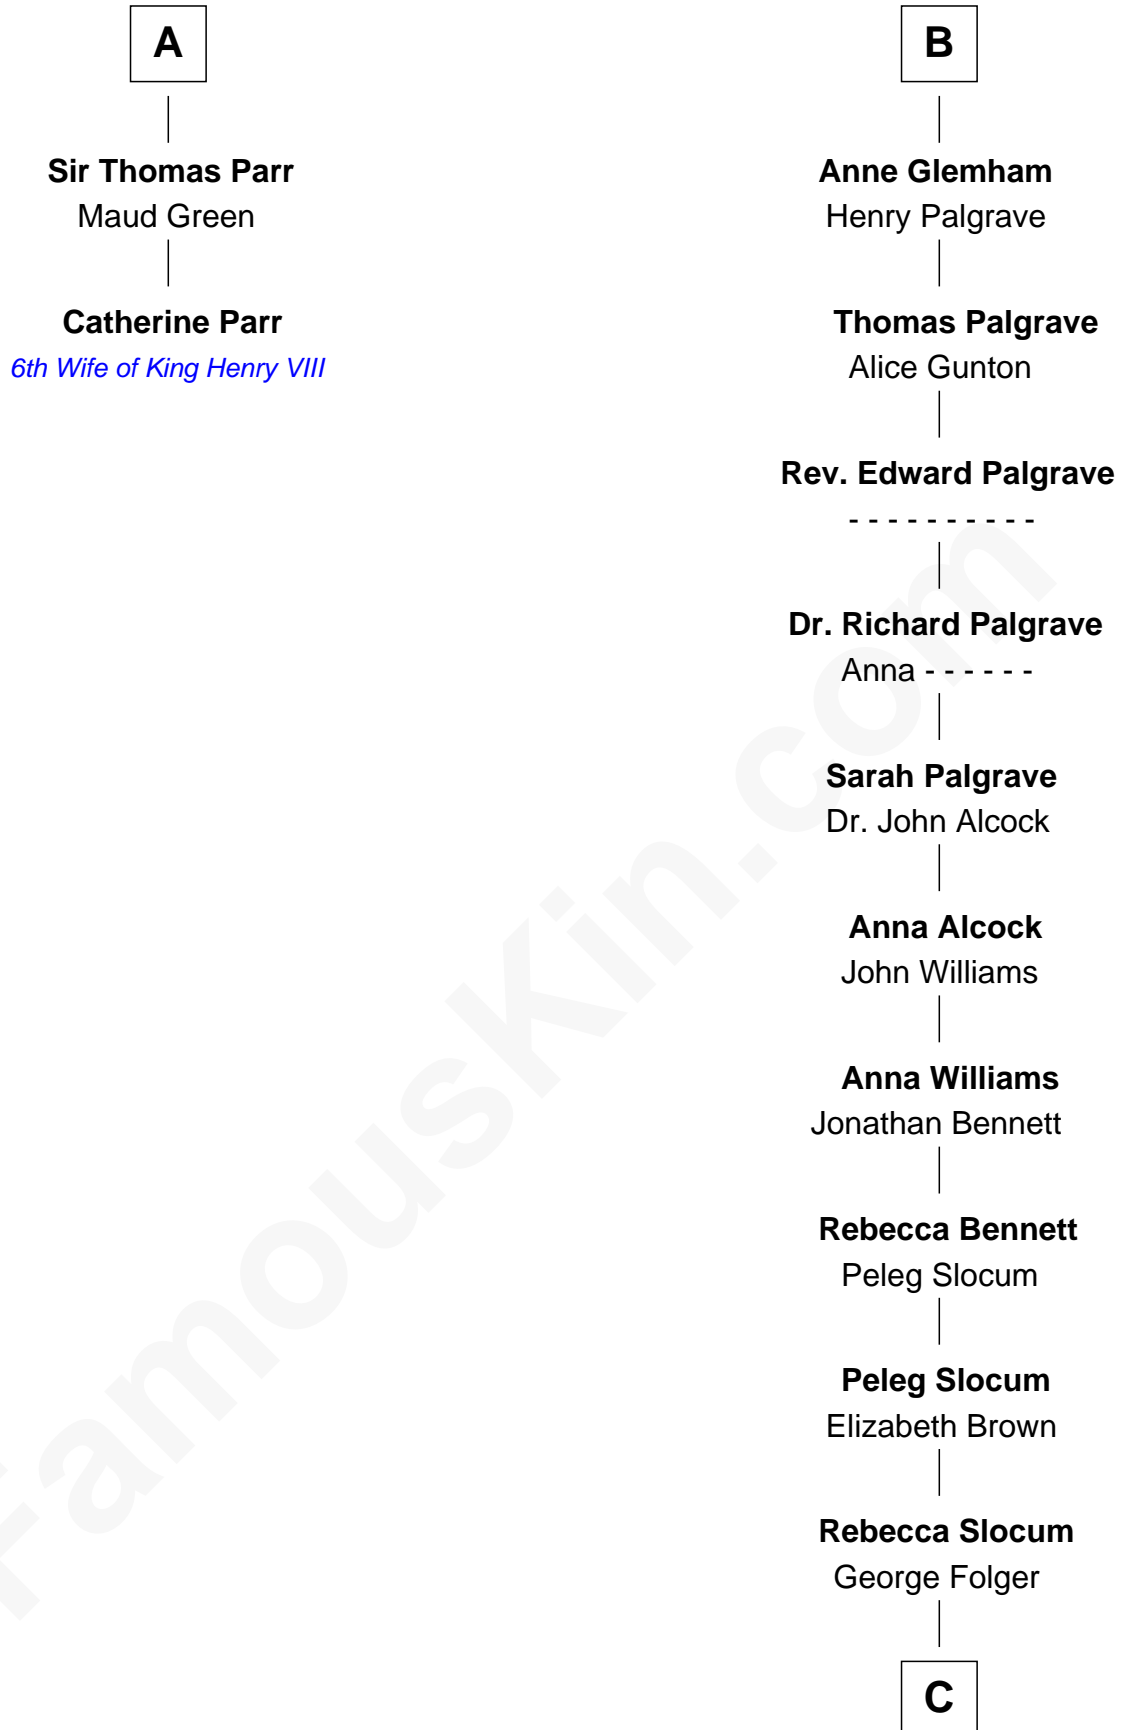

FamousKin.com Relationship Chart of

Catherine Parr

6th Wife of King Henry VIII

8th cousin 11 times removed of

Henry Clay Folger

Founder of Folger Shakespeare Library and Chairman of Standard Oil

C

Samuel Brown Folger

Nancy F. Hiller

Henry Clay Folger

Eliza Jane Clark

Henry Clay Folger

Chairman of Standard Oil

FamousKin.com