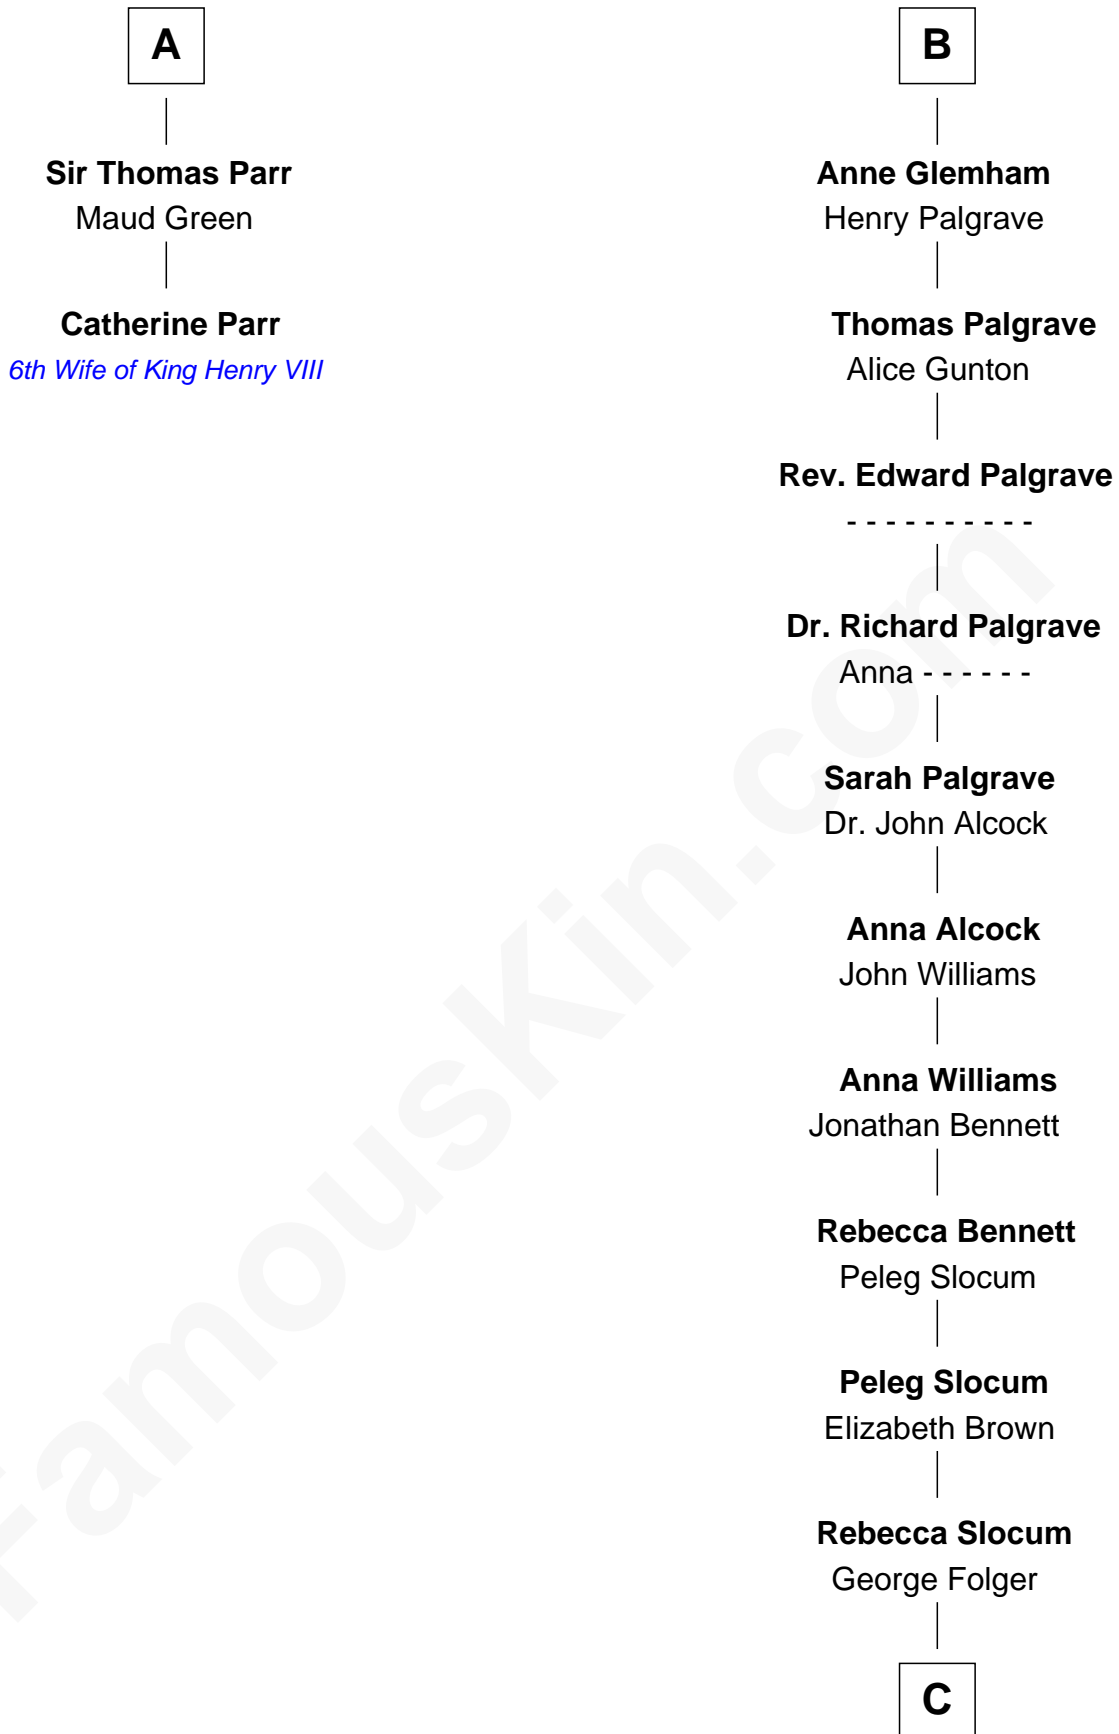

# FamousKin.com Relationship Chart of

**Catherine Parr**

*6th Wife of King Henry VIII*

**8th cousin 10 times removed of**

**J. A. Folger**

*Founder of Folger Coffee Company*

**C**

—  
**Samuel Brown Folger**

Nancy F. Hiller

—  
**J. A. Folger**

*Founder of Folger Coffee Co.*

FamousKin.com