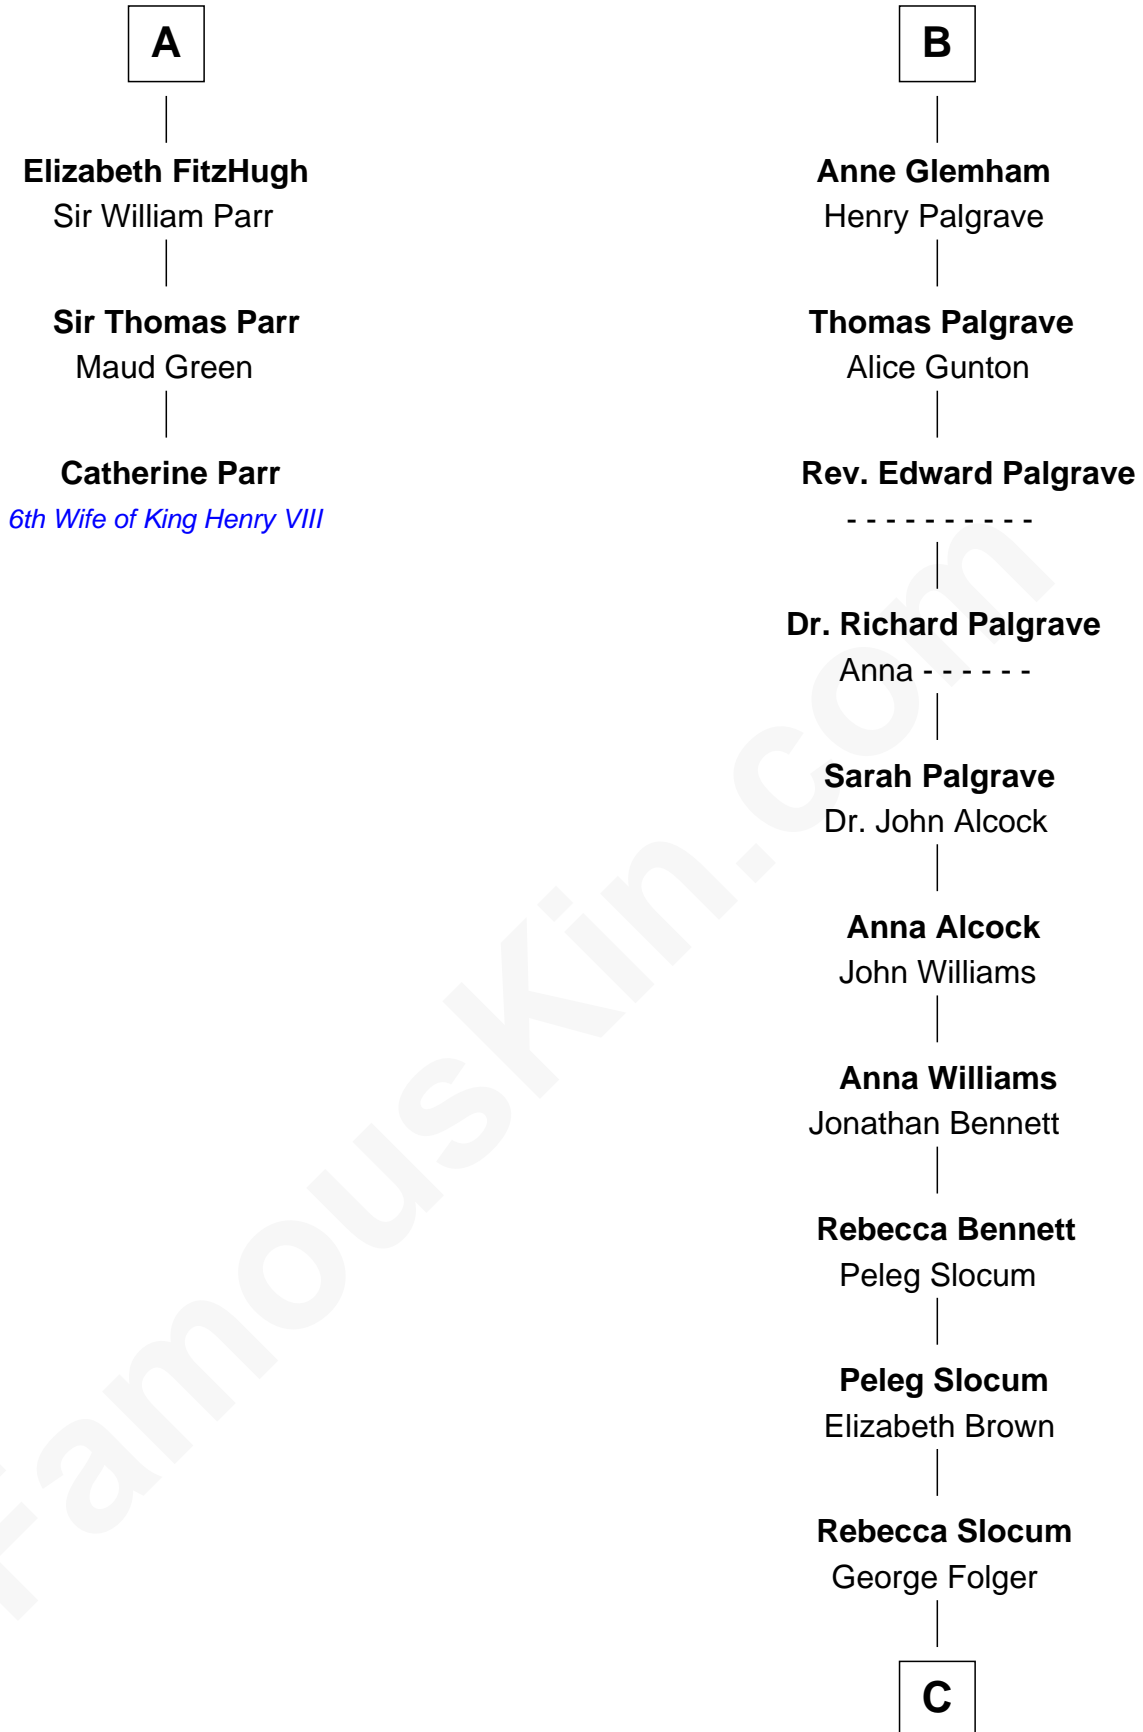

FamousKin.com Relationship Chart of

Catherine Parr

6th Wife of King Henry VIII

9th cousin 9 times removed of

J. A. Folger

Founder of Folger Coffee Company

C

—
Samuel Brown Folger

Nancy F. Hiller

—
J. A. Folger

Founder of Folger Coffee Co.

FamousKin.com