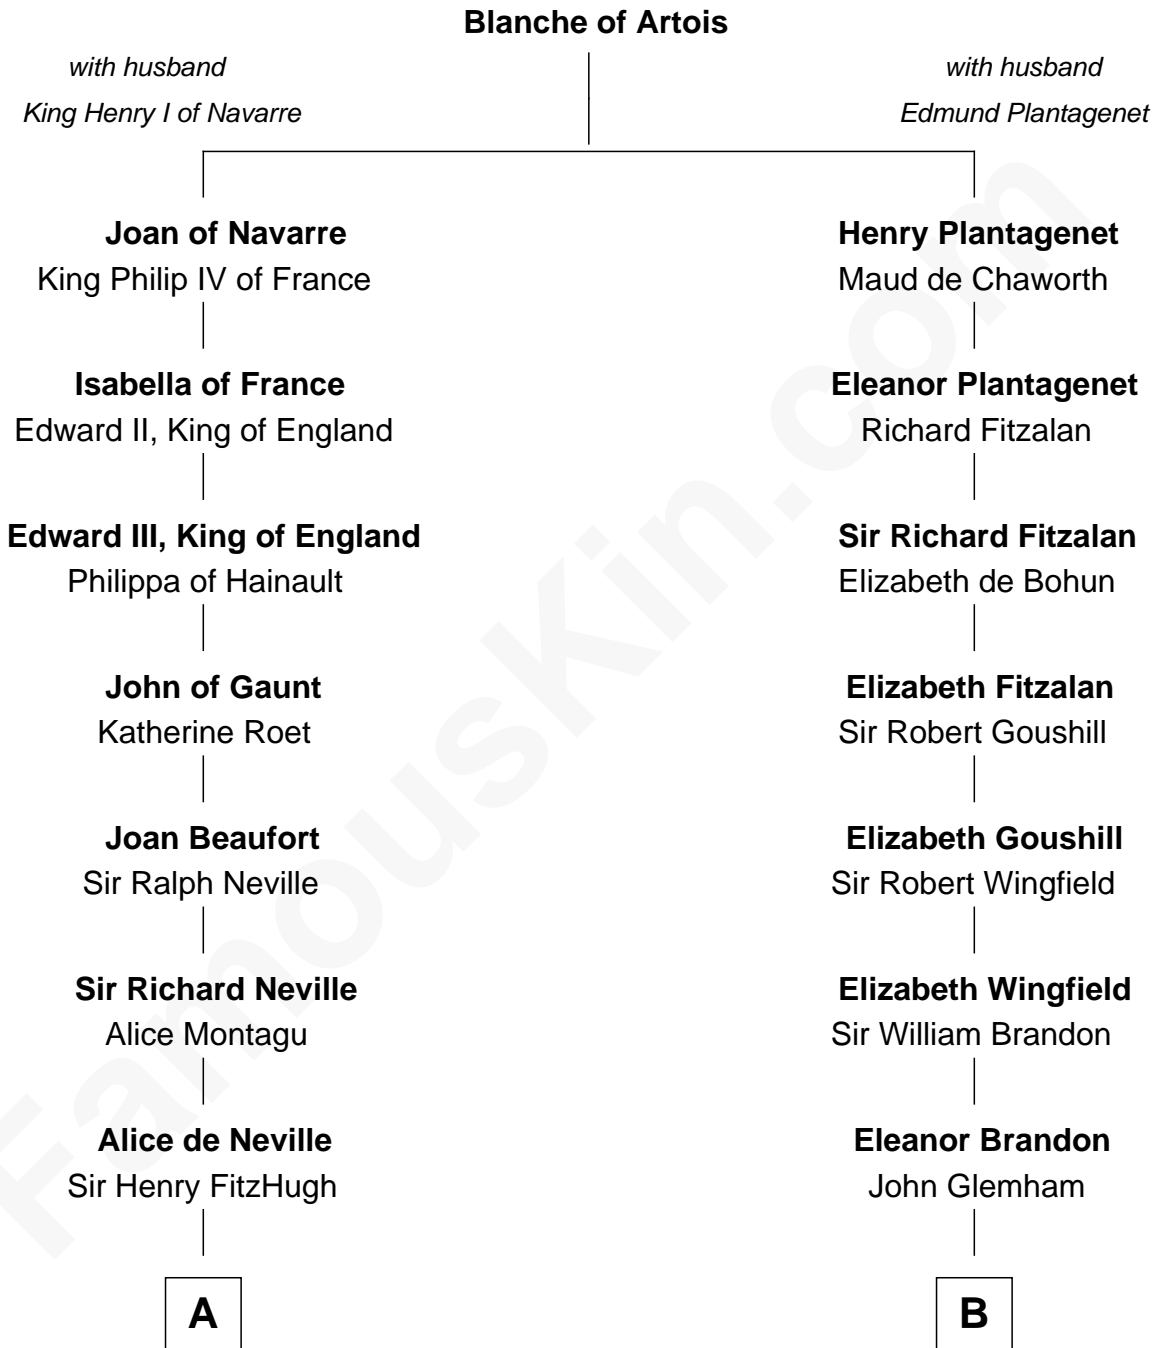

FamousKin.com Relationship Chart of

Catherine Parr

6th Wife of King Henry VIII

9th cousin 9 times removed of

J. A. Folger

Founder of Folger Coffee Company

C

—
Samuel Brown Folger