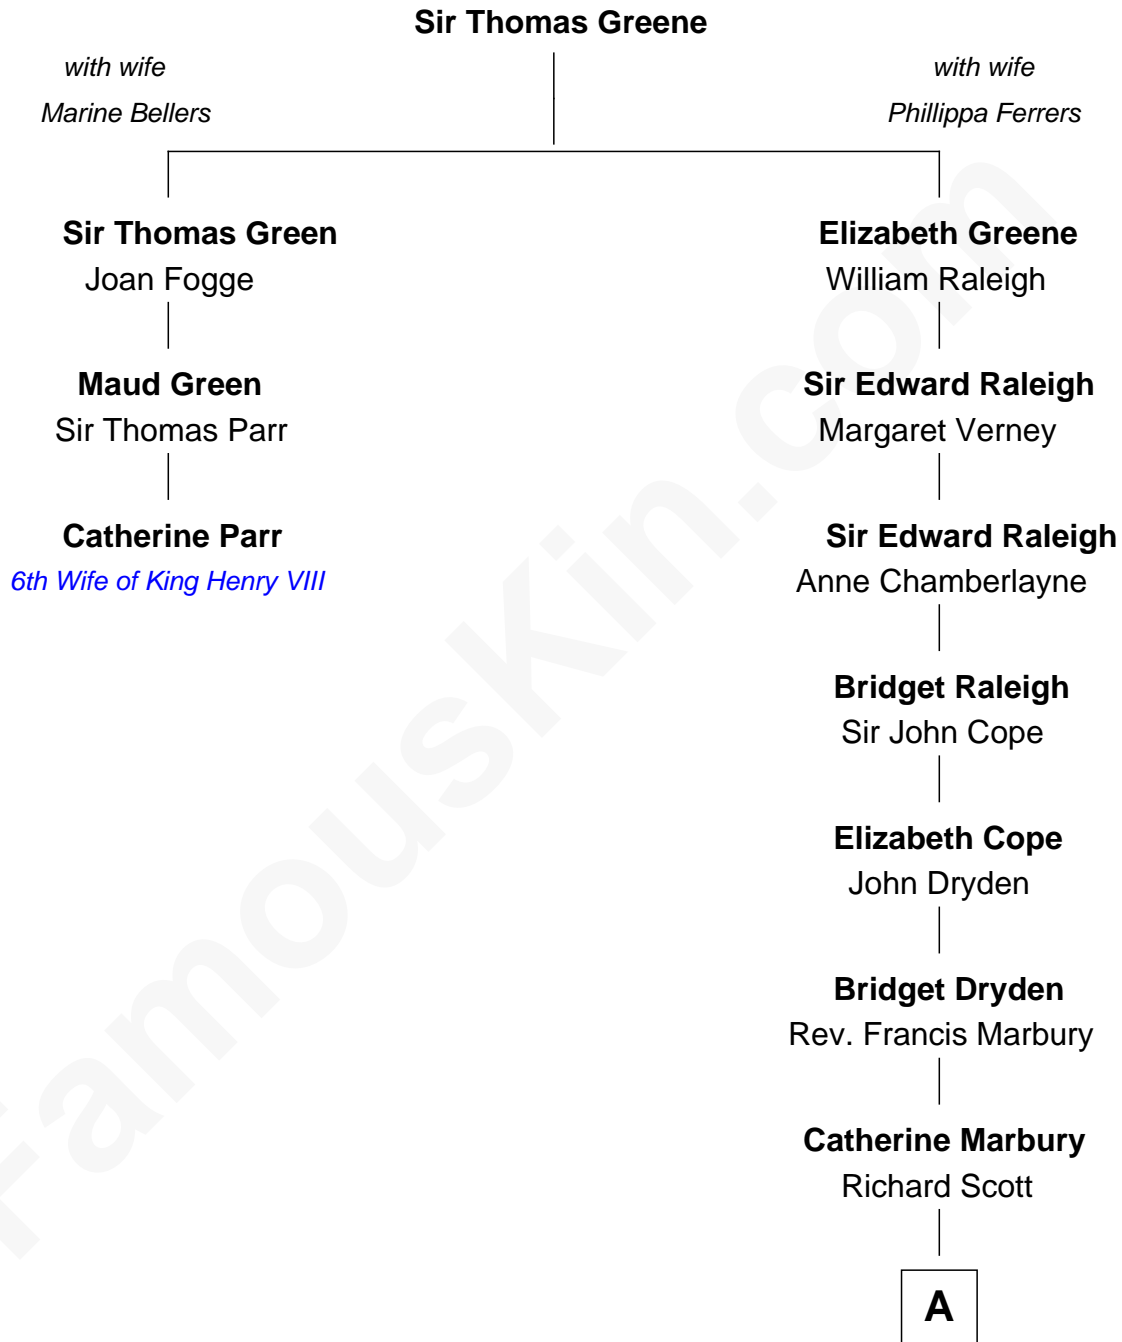

FamousKin.com Relationship Chart of

Catherine Parr

6th Wife of King Henry VIII

2nd cousin 11 times removed of

J. A. Folger

Founder of Folger Coffee Company

A

Mary Scott
Christopher Holder