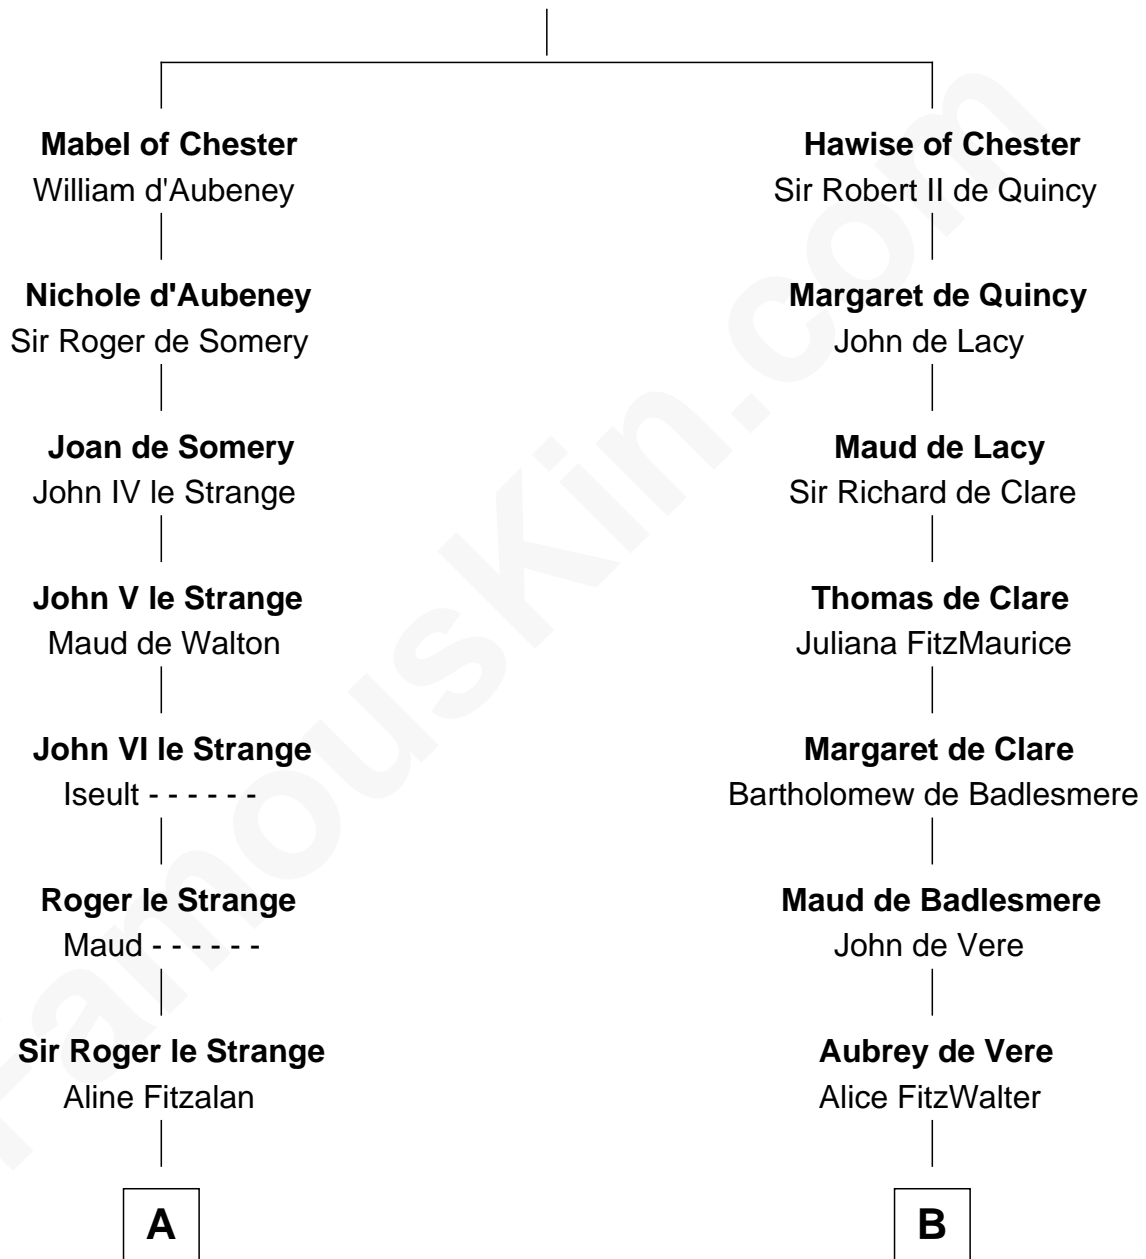

# FamousKin.com Relationship Chart of

**Catherine Parr**

*6th Wife of King Henry VIII*

12th cousin 7 times removed of

**Samuel Howard**

*Boston Tea Party Participant*

**Bertrade de Montfort**

Hugh de Kevelioc

**C**

**William Goffe**  
Abigail Richardson

**Martha Goffe**  
Ebenezer Howard

**Samuel Howard**  
*Boston Tea Party Participant*

FamousKin.com