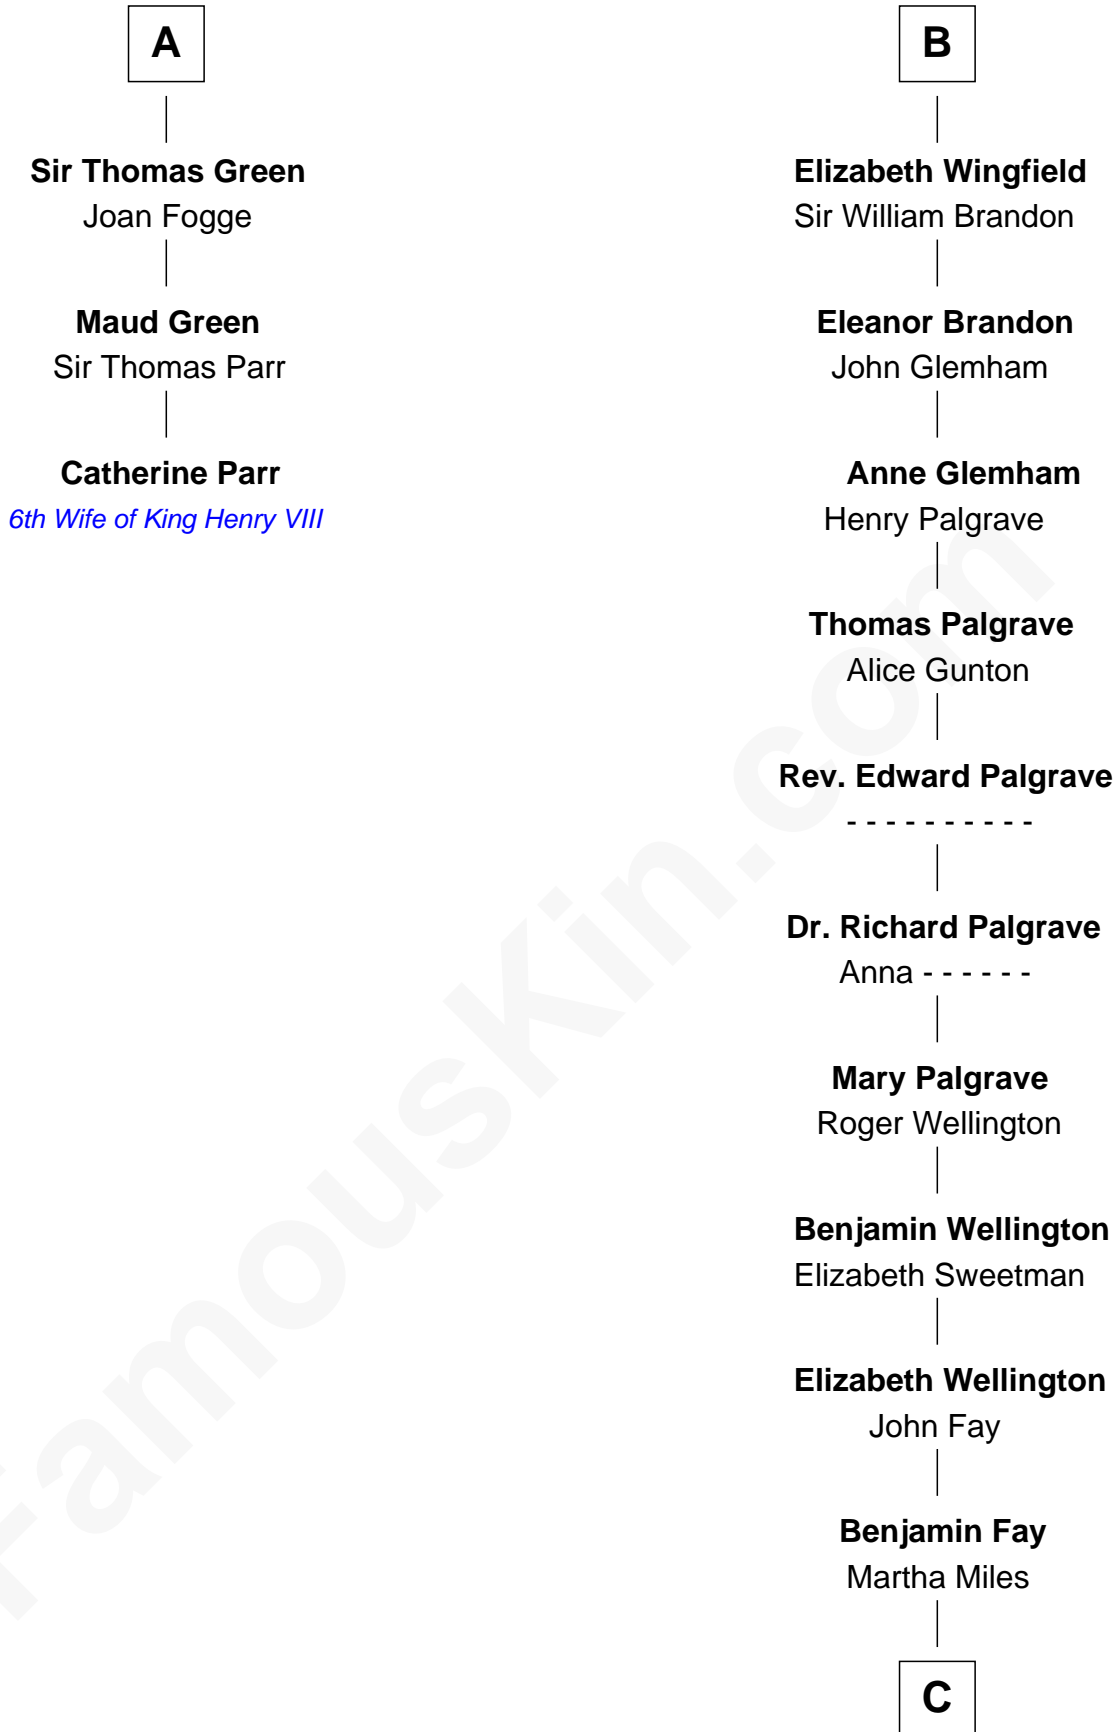

FamousKin.com Relationship Chart of

Catherine Parr

6th Wife of King Henry VIII

9th cousin 9 times removed of

Eli Whitney

Inventor of the Cotton Gin

Sir John FitzGeoffrey

Isabel le Bigod

C

—
Elizabeth Fay

Eli Whitney

—
Eli Whitney

Inventor of the Cotton Gin

FamousKin.com