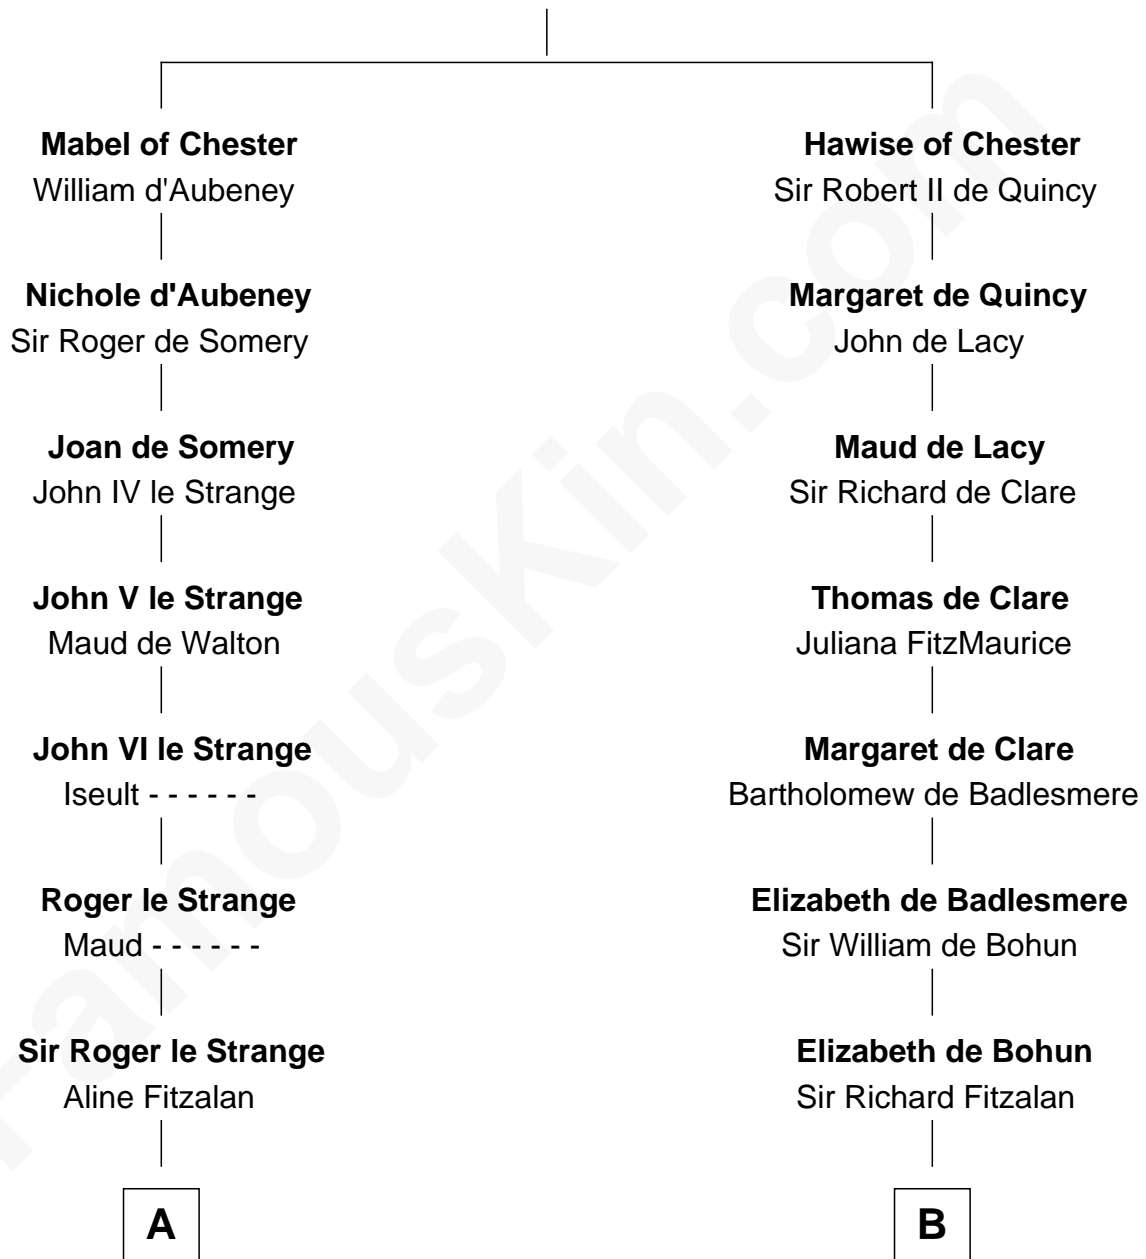

FamousKin.com Relationship Chart of

Catherine Parr

6th Wife of King Henry VIII

12th cousin 8 times removed of

Eli Whitney

Inventor of the Cotton Gin

Bertrade de Montfort

Hugh de Kevelioc

C

—
Elizabeth Wellington

John Fay

—
Benjamin Fay

Martha Miles

—
Elizabeth Fay

Eli Whitney

—
Eli Whitney