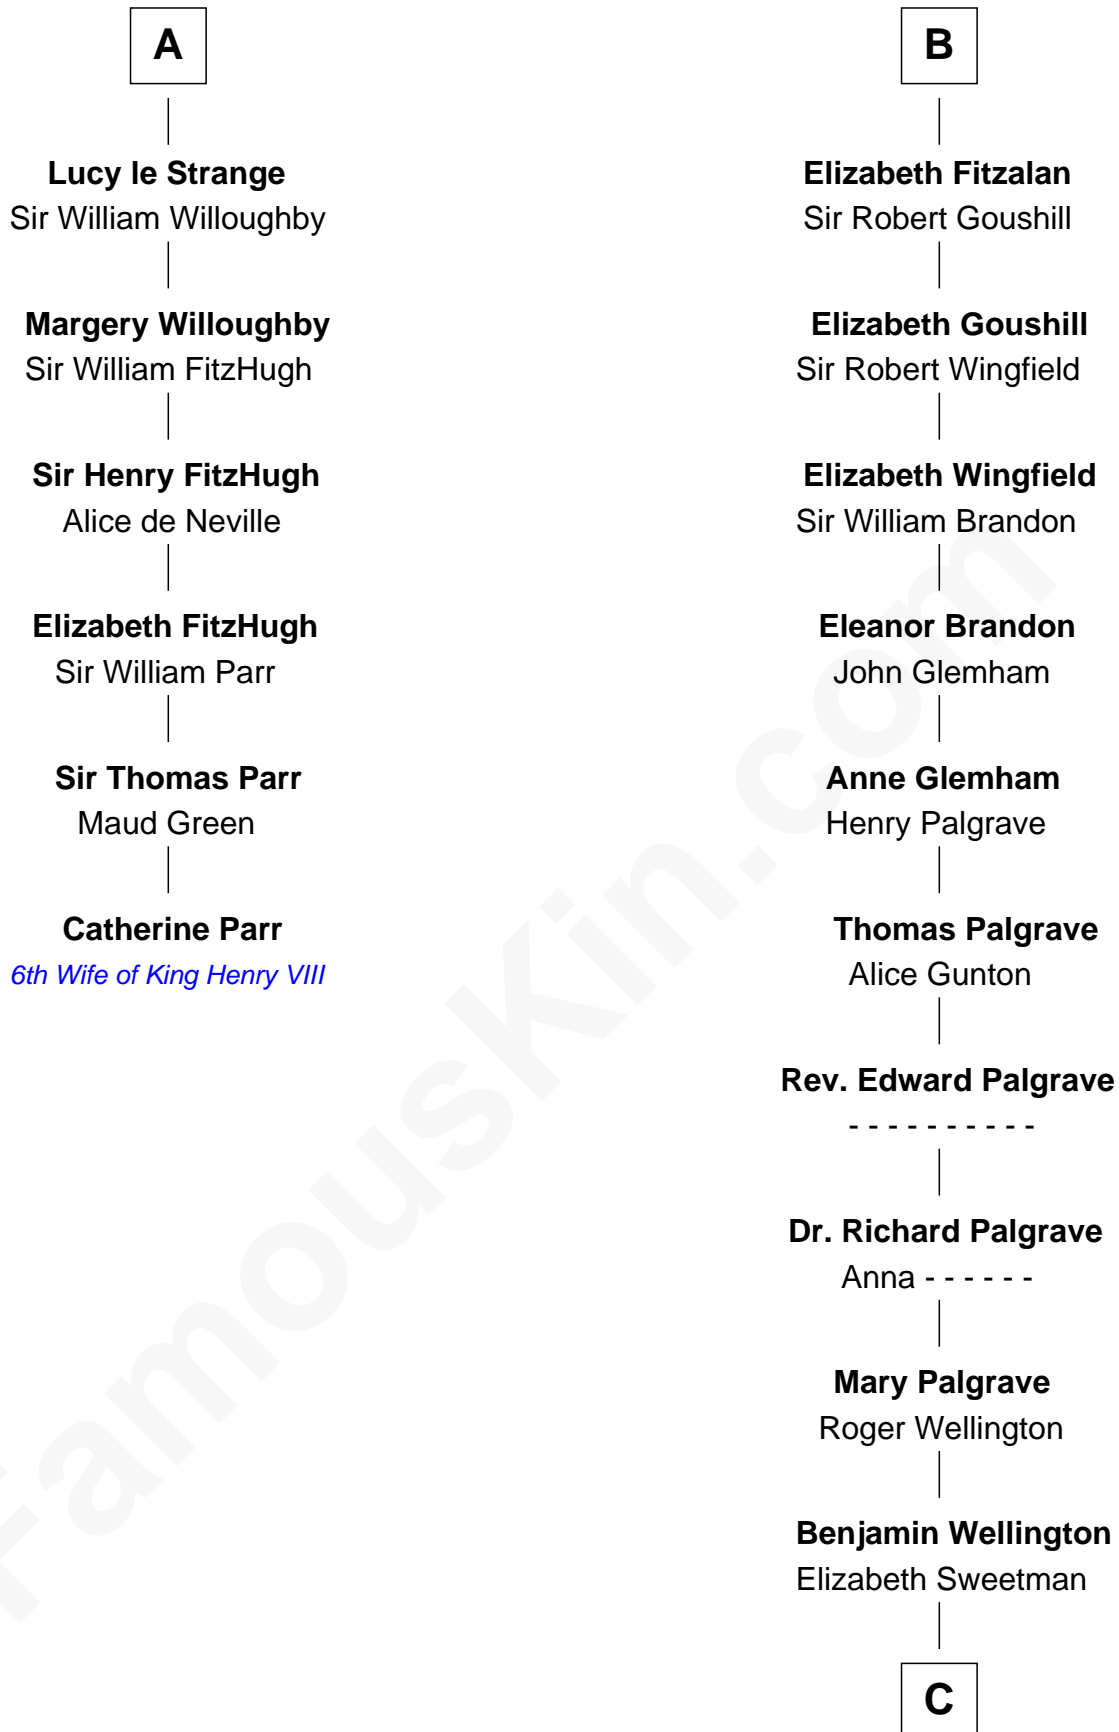

FamousKin.com Relationship Chart of

Catherine Parr

6th Wife of King Henry VIII

12th cousin 8 times removed of

Eli Whitney

Inventor of the Cotton Gin

Bertrade de Montfort

Hugh de Kevelioc

C

—
Elizabeth Wellington

John Fay

—
Benjamin Fay

Martha Miles

—
Elizabeth Fay

Eli Whitney

—
Eli Whitney