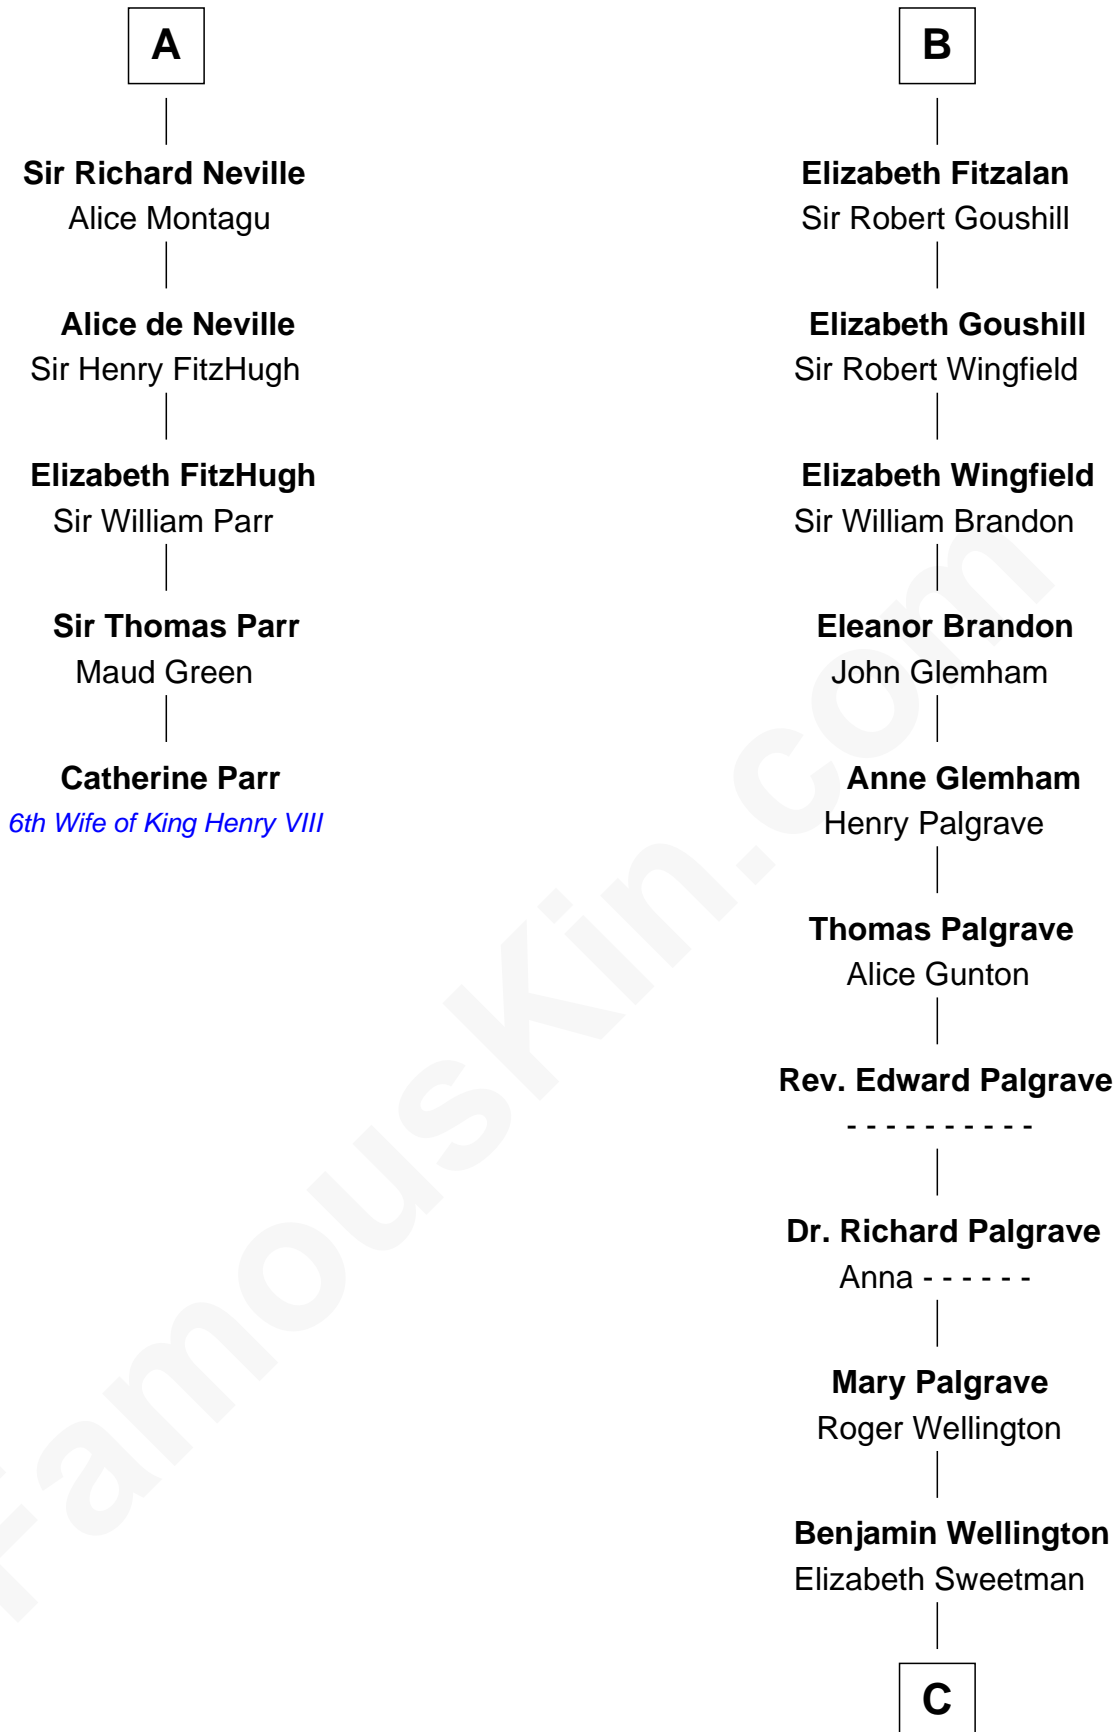

FamousKin.com Relationship Chart of

Catherine Parr

6th Wife of King Henry VIII

11th cousin 9 times removed of

Eli Whitney

Inventor of the Cotton Gin

C

Elizabeth Wellington

John Fay

Benjamin Fay

Martha Miles

Elizabeth Fay

Eli Whitney

Eli Whitney

Inventor of the Cotton Gin

FamousKin.com