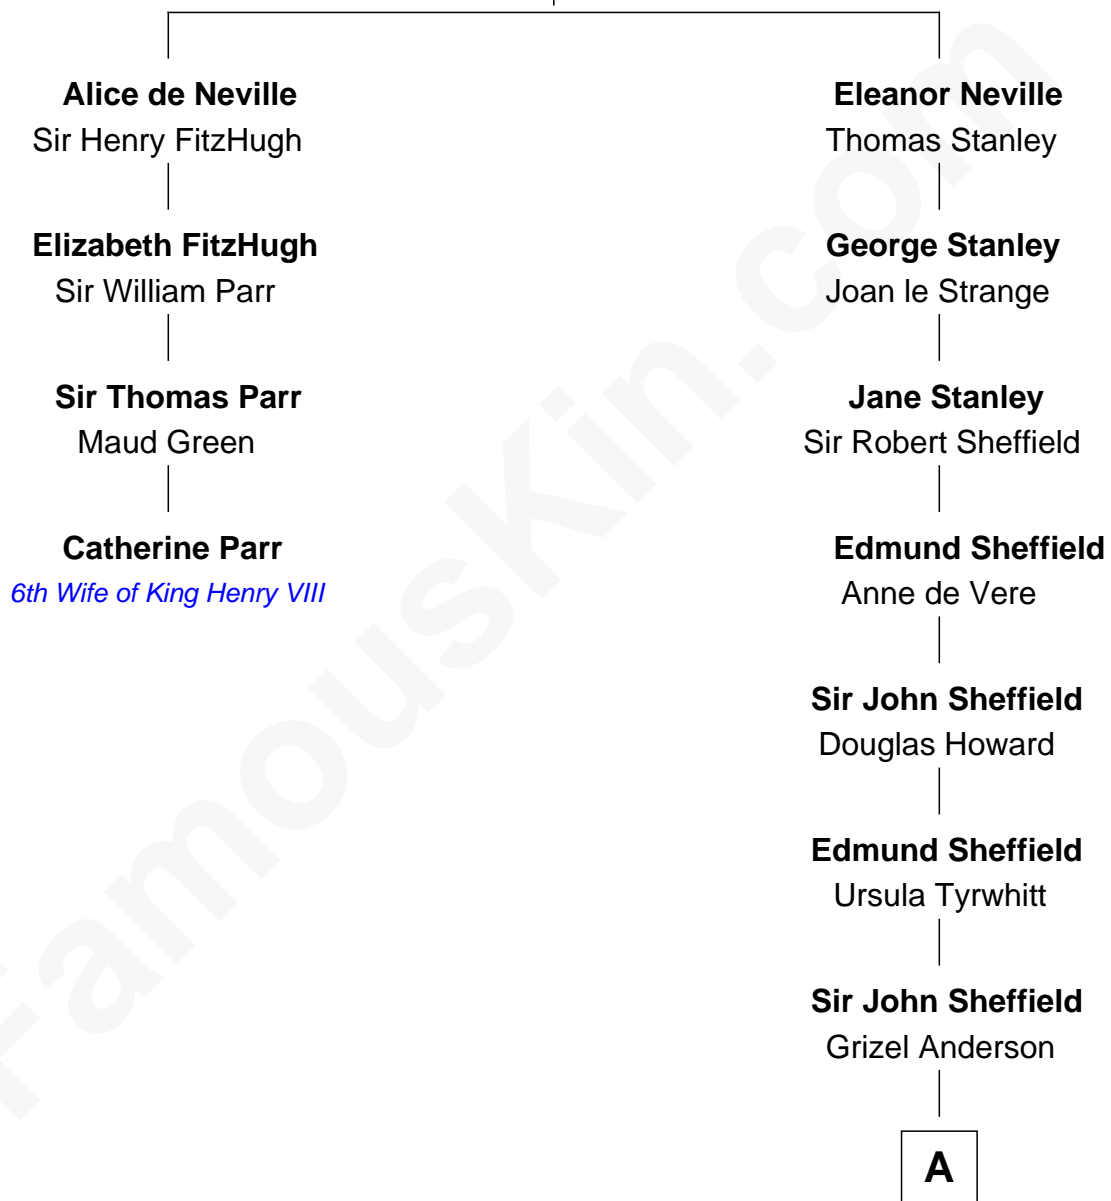

FamousKin.com Relationship Chart of

Catherine Parr

6th Wife of King Henry VIII

3rd cousin 14 times removed of

Cara Delevingne

Fashion Model and Movie Actress

Sir Richard Neville

Alice Montagu

A

Edmund Sheffield

Elizabeth Cranfield

John Sheffield

Frances Stewart

Sir Charles Herbert later Sheffield

Margaret Diana Sabine

Rev. Sir Robert Sheffield

Penelope Pitches

Sir Robert Sheffield

Julia Brigida Newbold

Sir Robert Sheffield

Priscilla Isabella Laura Dumaresq

Sir Berkeley Digby George Sheffield

Julia Mary de Tuyll van Serooskerken

John Vincent Sheffield