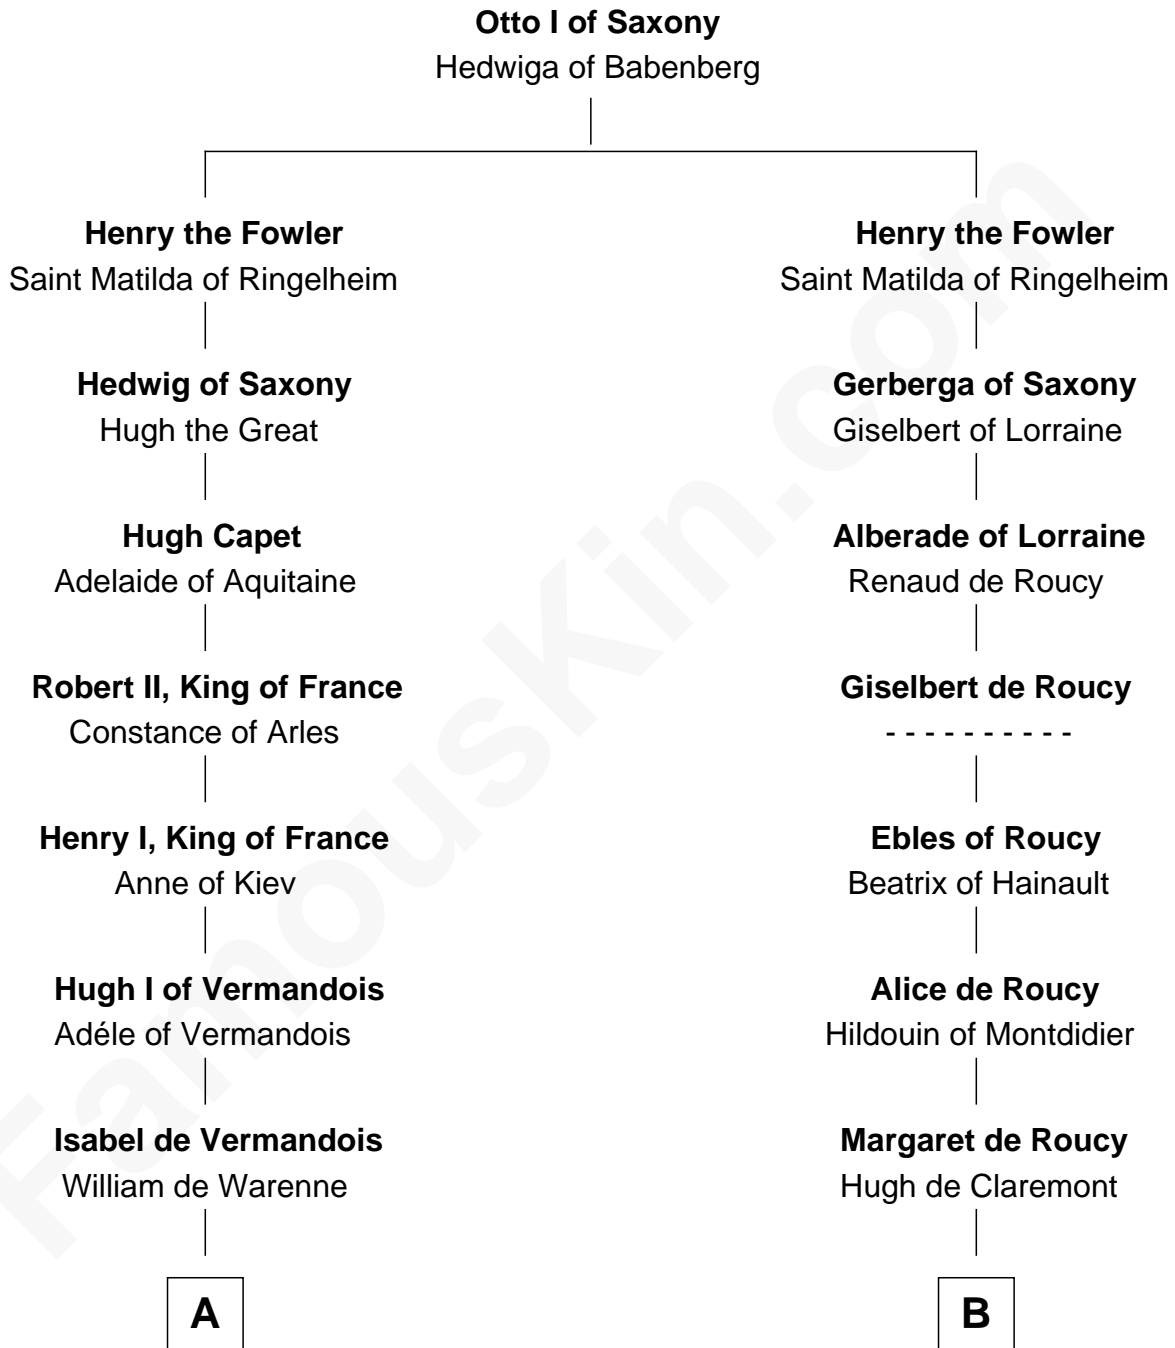

FamousKin.com Relationship Chart of

Catherine Parr

6th Wife of King Henry VIII

10th cousin 10 times removed of

Robert de Vere

Magna Carta Surety

C

—
Sir Thomas Parr

Alice Tunstall

—
Sir William Parr

Elizabeth FitzHugh

—
Sir Thomas Parr

Maud Green

—
Catherine Parr

6th Wife of King Henry VIII