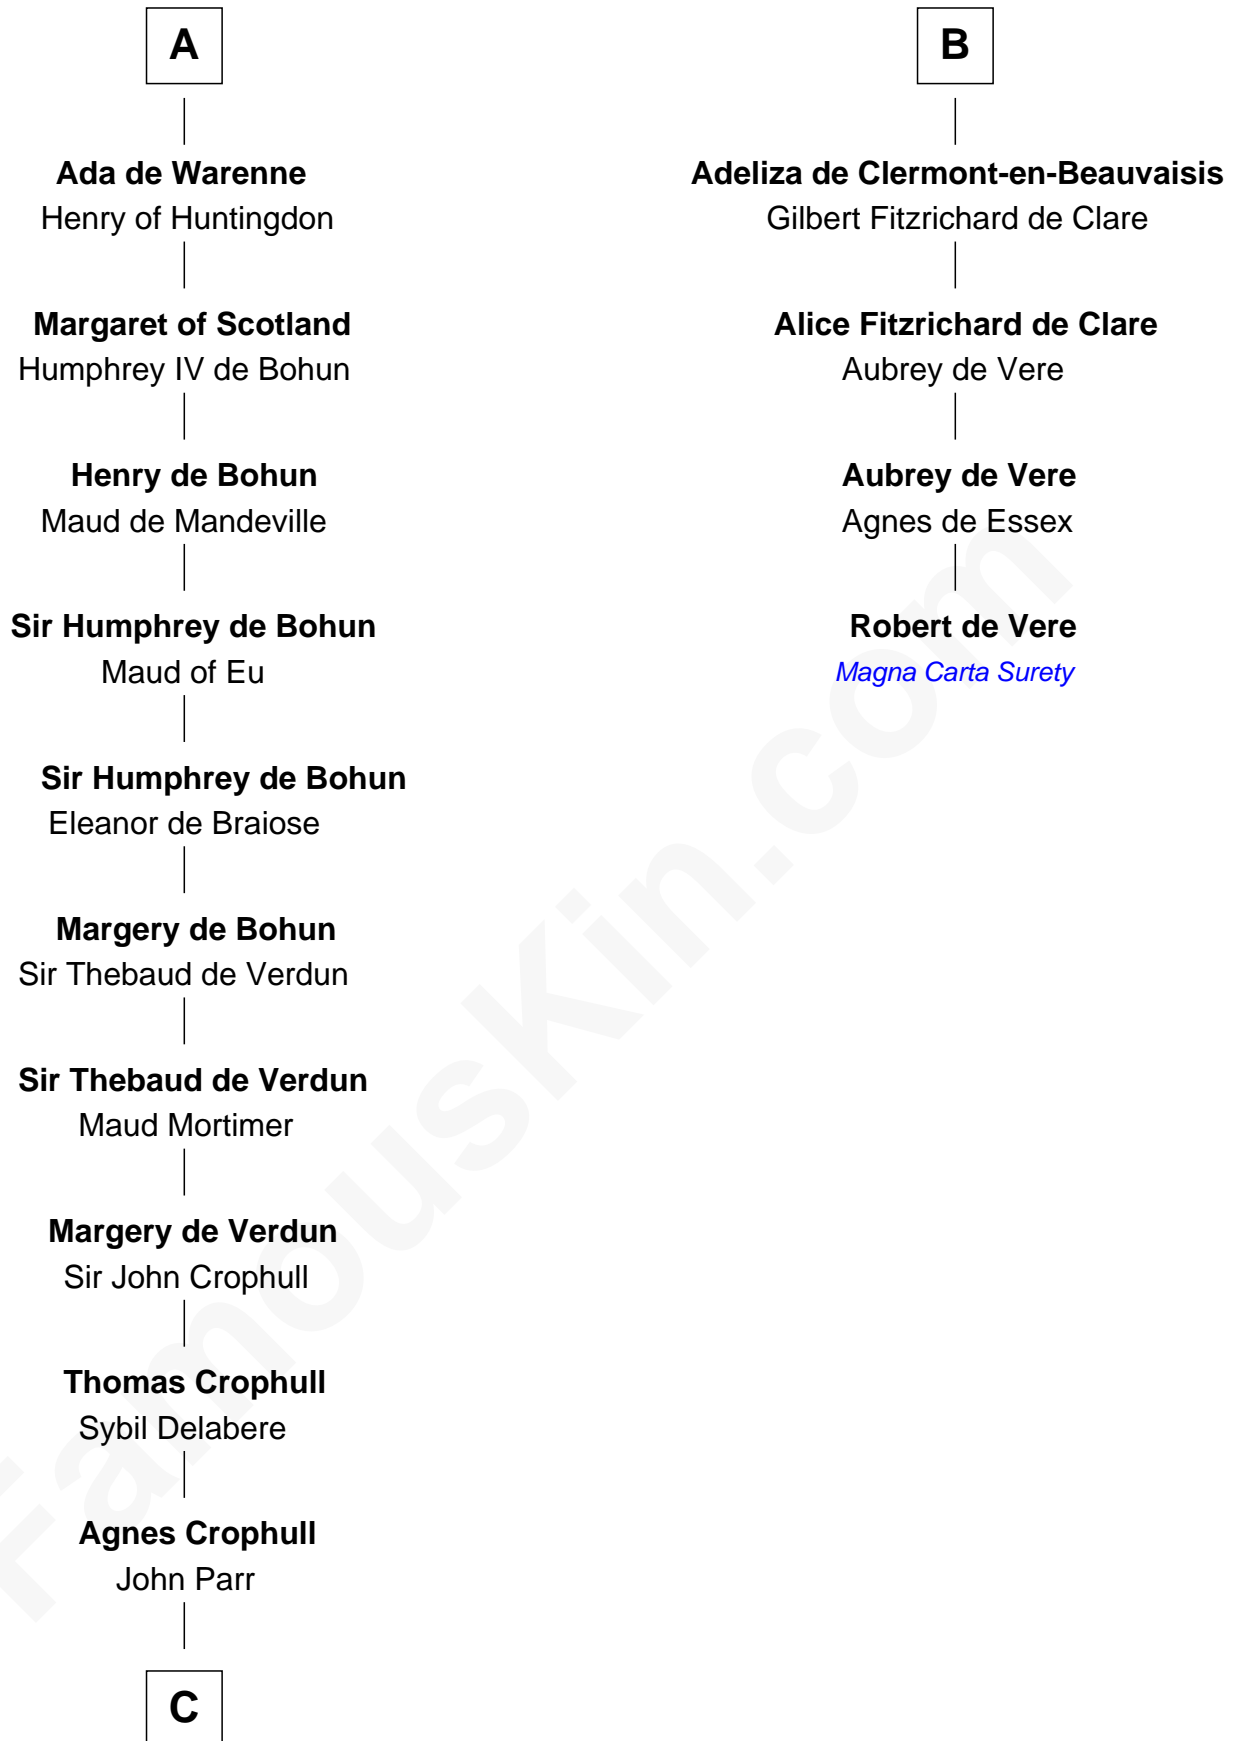

FamousKin.com Relationship Chart of

Catherine Parr

6th Wife of King Henry VIII

10th cousin 10 times removed of

Robert de Vere

Magna Carta Surety

C

—
Sir Thomas Parr

Alice Tunstall

—
Sir William Parr

Elizabeth FitzHugh

—
Sir Thomas Parr

Maud Green

—
Catherine Parr

6th Wife of King Henry VIII