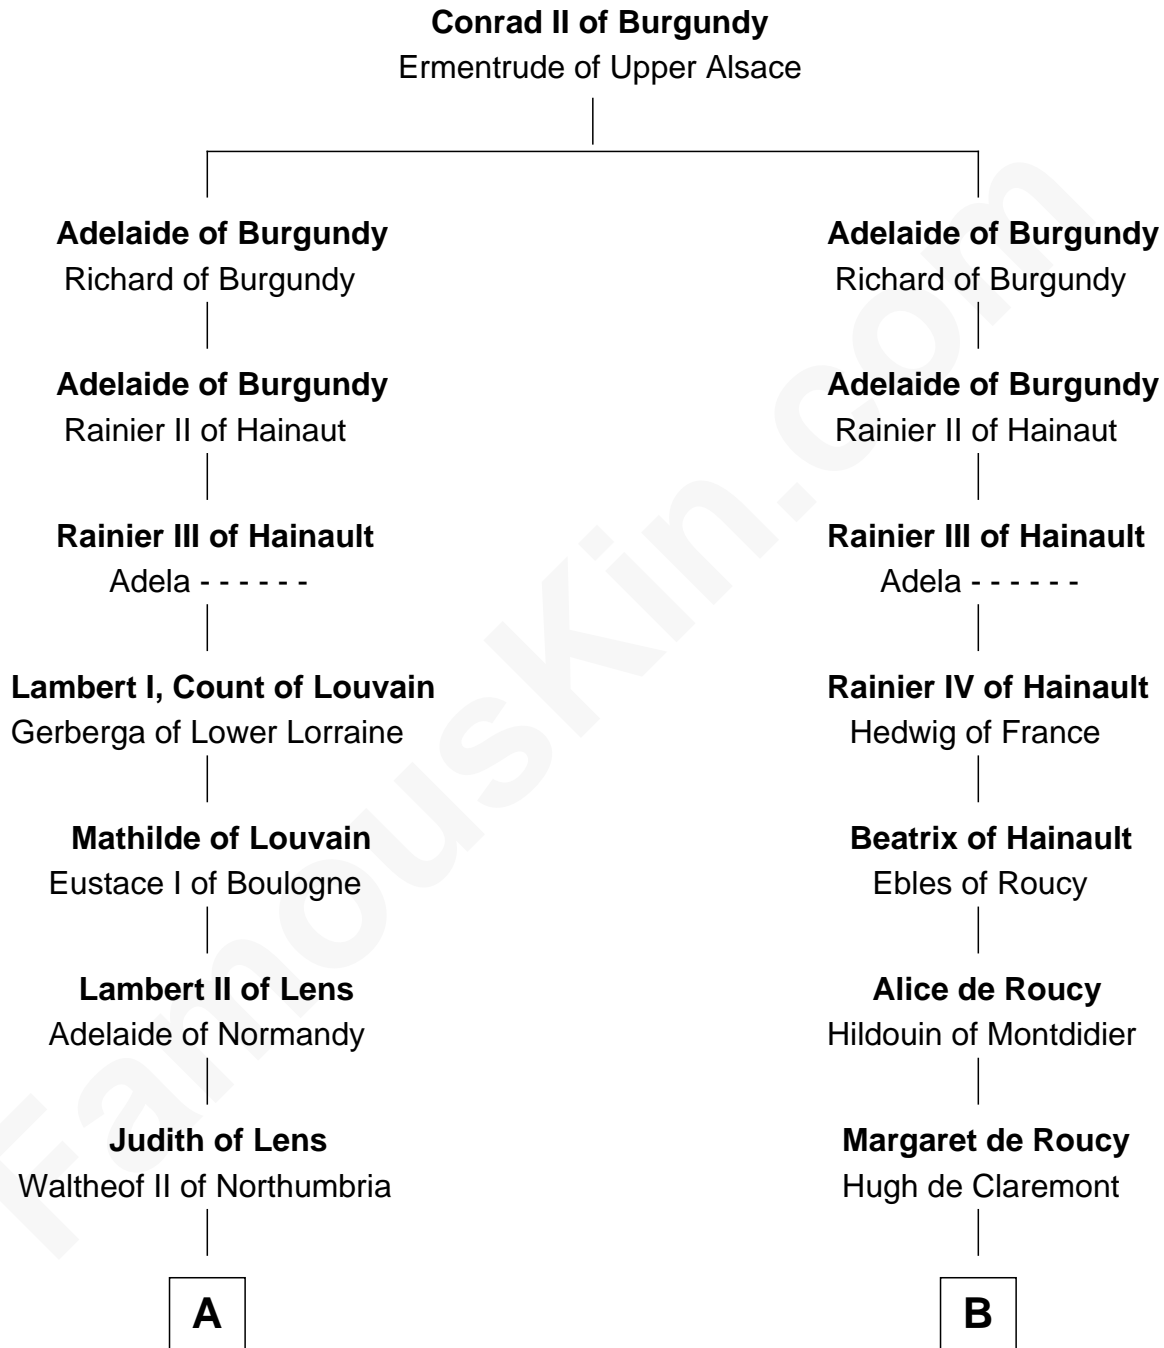

FamousKin.com Relationship Chart of

Catherine Parr

6th Wife of King Henry VIII

10th cousin 11 times removed of

Robert de Vere

Magna Carta Surety

C

—
Agnes Crophull

John Parr

—
Sir Thomas Parr

Alice Tunstall

—
Sir William Parr

Elizabeth FitzHugh

—
Sir Thomas Parr

Maud Green

—
Catherine Parr