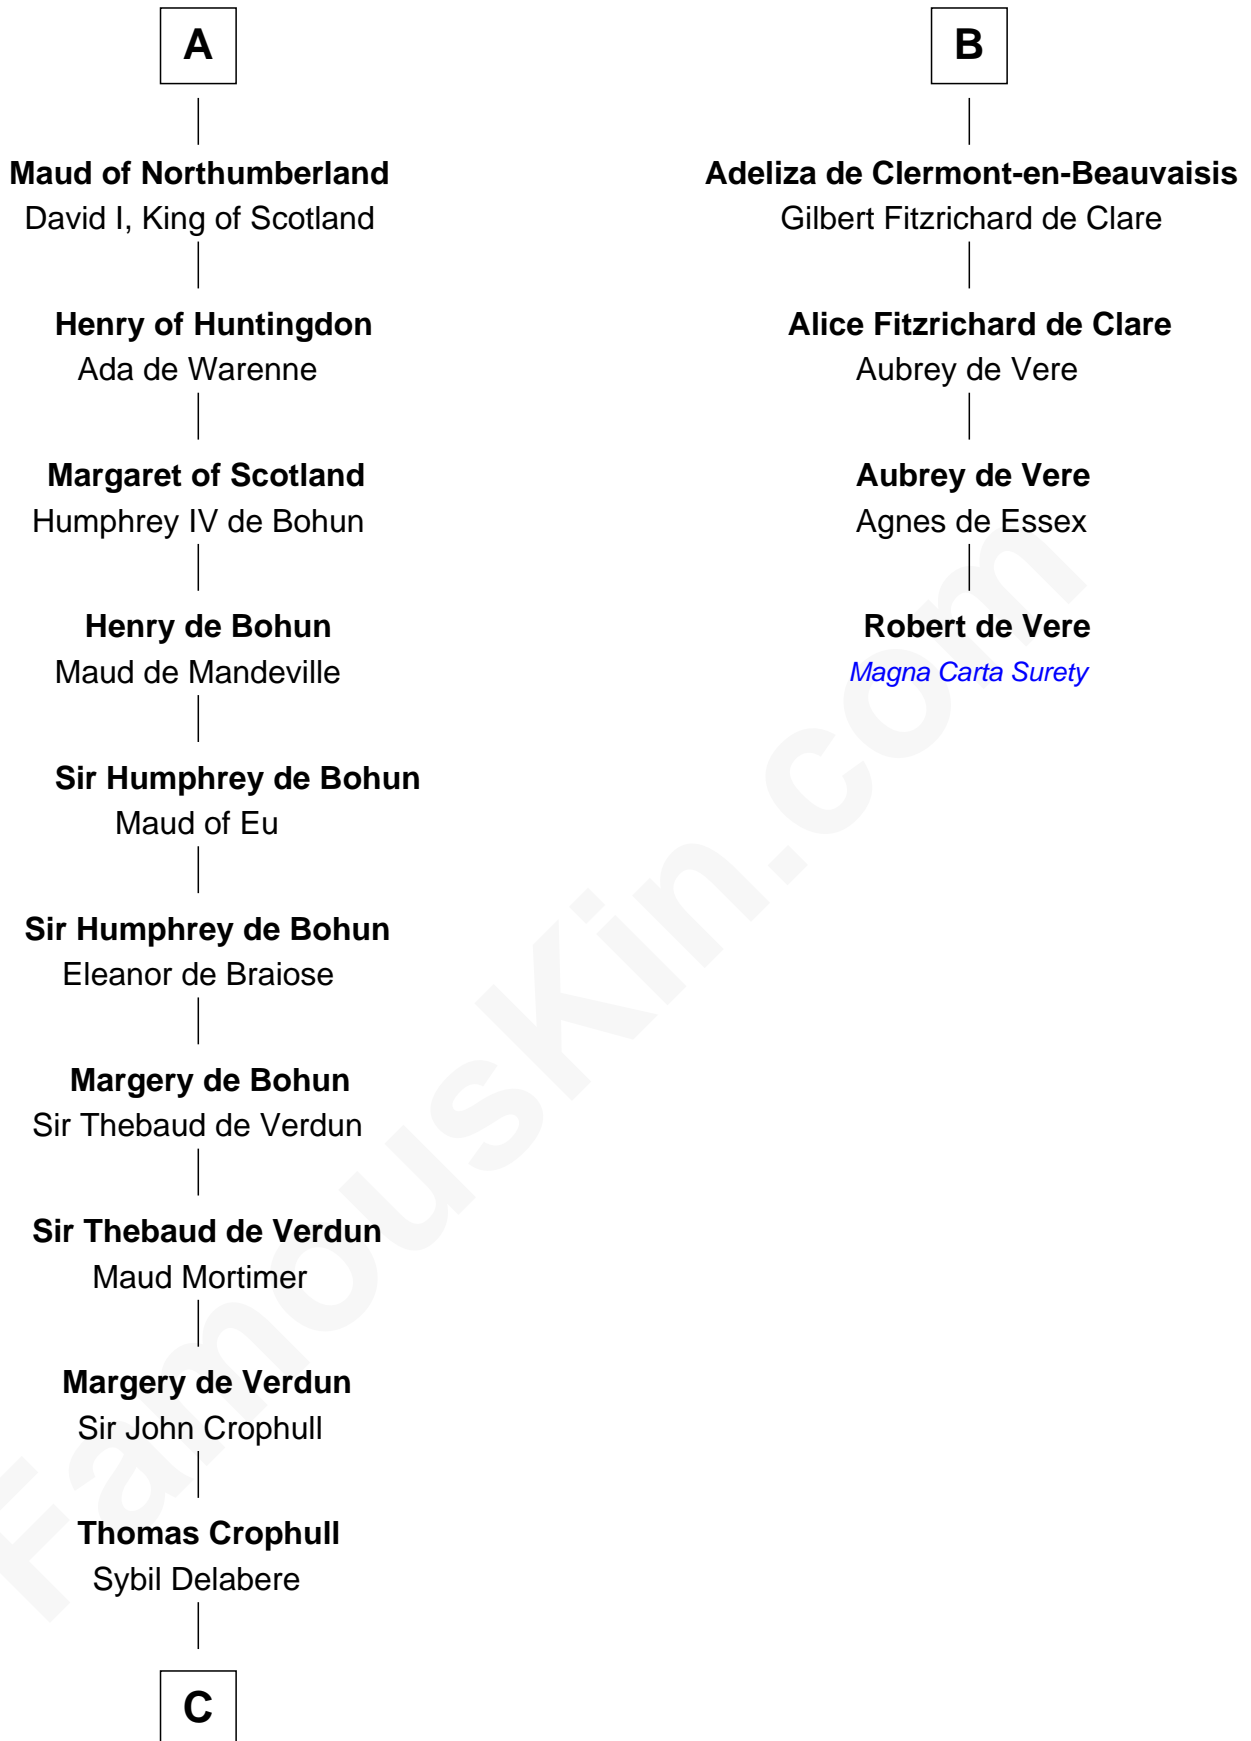

FamousKin.com Relationship Chart of

Catherine Parr

6th Wife of King Henry VIII

10th cousin 11 times removed of

Robert de Vere

Magna Carta Surety

C

—
Agnes Crophull