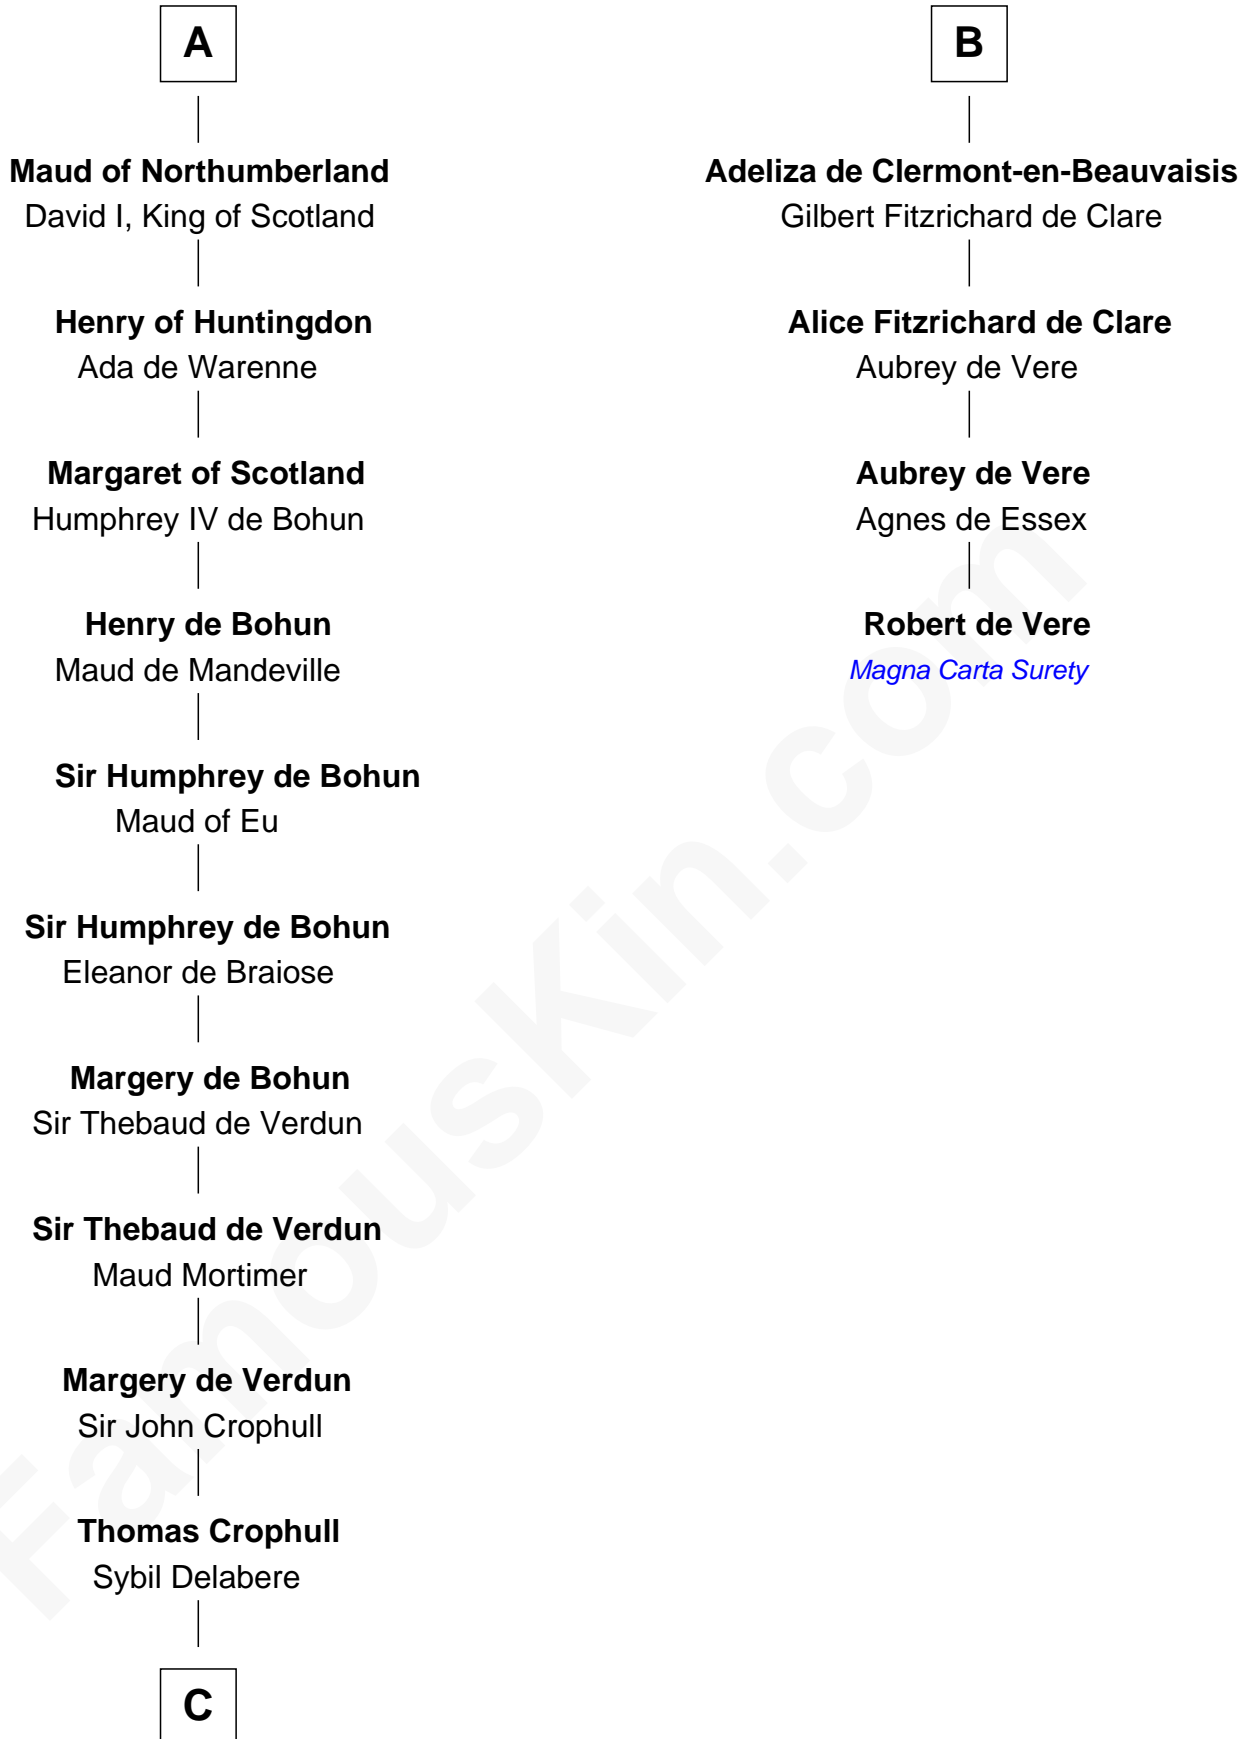

FamousKin.com Relationship Chart of

Catherine Parr

6th Wife of King Henry VIII

10th cousin 11 times removed of

Robert de Vere

Magna Carta Surety

Bivin of Gorze

C

—
Agnes Crophull

John Parr

—
Sir Thomas Parr

Alice Tunstall

—
Sir William Parr

Elizabeth FitzHugh

—
Sir Thomas Parr

Maud Green