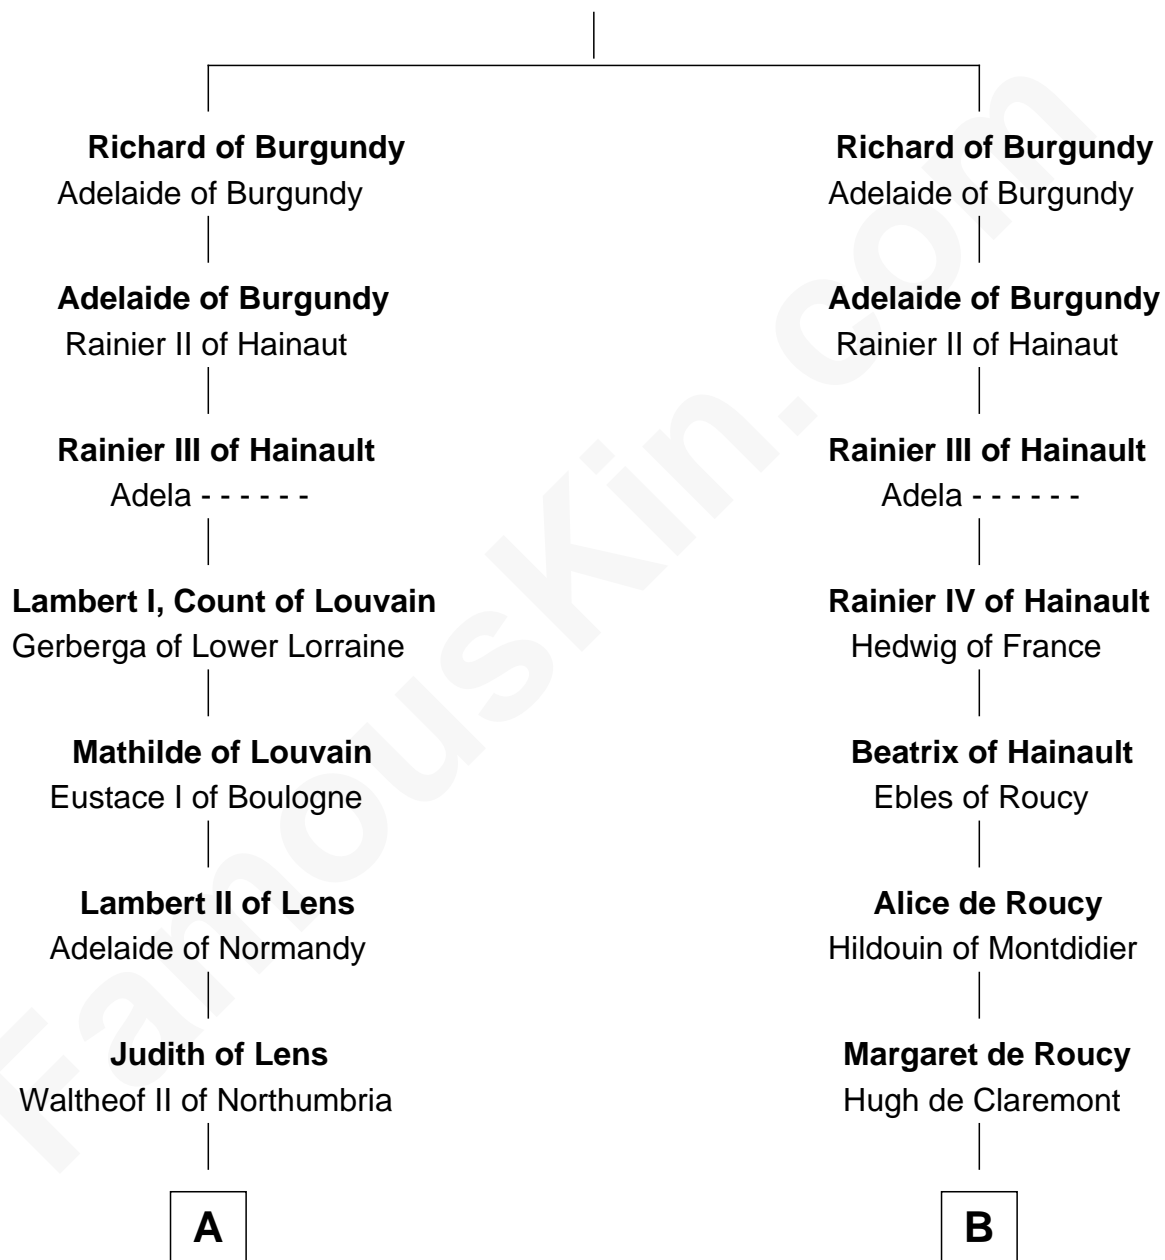

FamousKin.com Relationship Chart of

Catherine Parr

6th Wife of King Henry VIII

10th cousin 11 times removed of

Robert de Vere

Magna Carta Surety

Bivin of Gorze

C

—
Agnes Crophull

John Parr

—
Sir Thomas Parr

Alice Tunstall

—
Sir William Parr

Elizabeth FitzHugh

—
Sir Thomas Parr

Maud Green