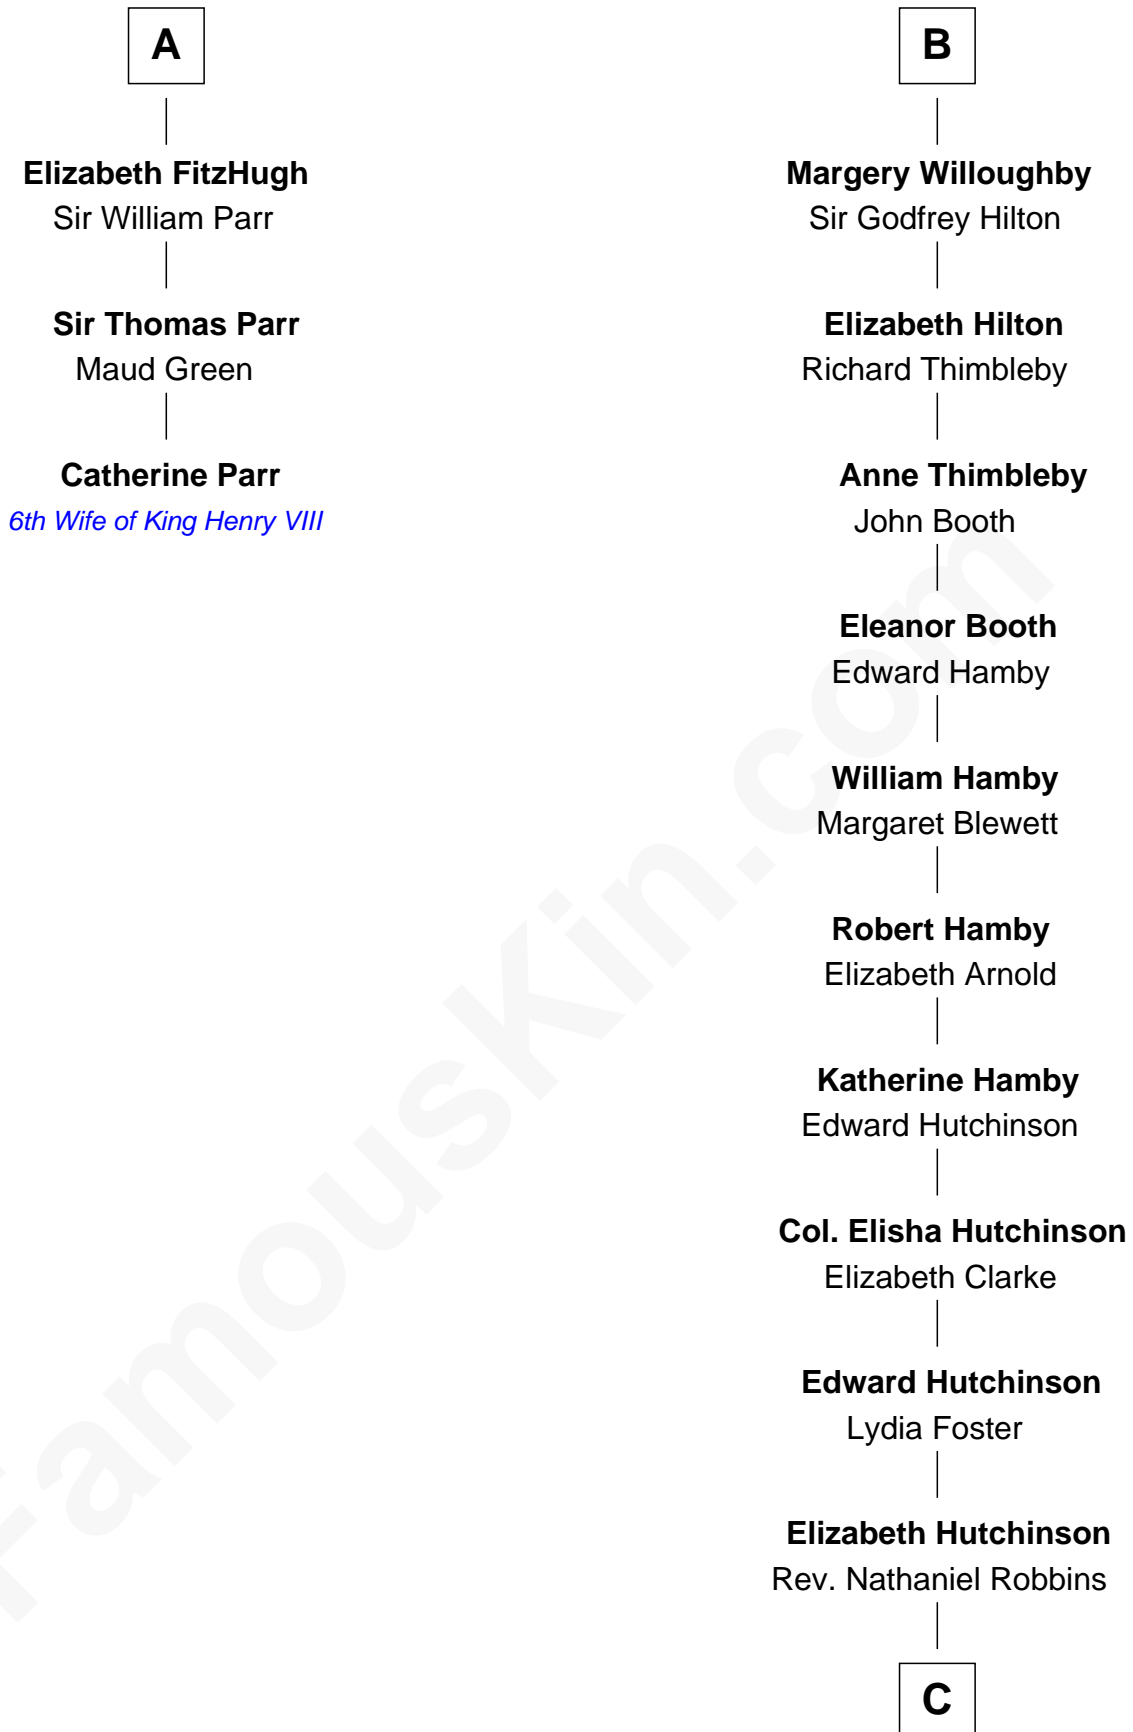

# FamousKin.com Relationship Chart of

**Catherine Parr**

*6th Wife of King Henry VIII*

9th cousin 12 times removed of

**Franklin D. Roosevelt**

*32nd U.S. President*

**Sir William de Ros**

Lucy FitzPiers

**Sir William de Ros**  
Eustache Fitz Ralph

**Ivetta de Ros**  
Sir Geoffrey le Scrope

**Henry Scrope**  
Joan - - - - -

**Joan Scrope**  
Henry Fitzhugh

**Henry FitzHugh**  
Elizabeth Grey

**Sir William FitzHugh**  
Margery Willoughby

**Sir Henry FitzHugh**  
Alice de Neville

**A**

**Sir Robert de Ros**  
Isabel de Aubeney

**William de Ros**  
Maude de Vaux

**Sir William de Ros**  
Margery de Badlesmere

**Maud de Roos**  
John de Welles

**Margery de Welles**  
Stephen le Scrope

**Maude le Scrope**  
Sir Baldwin Freville

**Margaret Freville**  
Sir Hugh Willoughby

**B**

C

Edward Hutchinson Robbins

Elizabeth Murray

Anne Jean Robbins