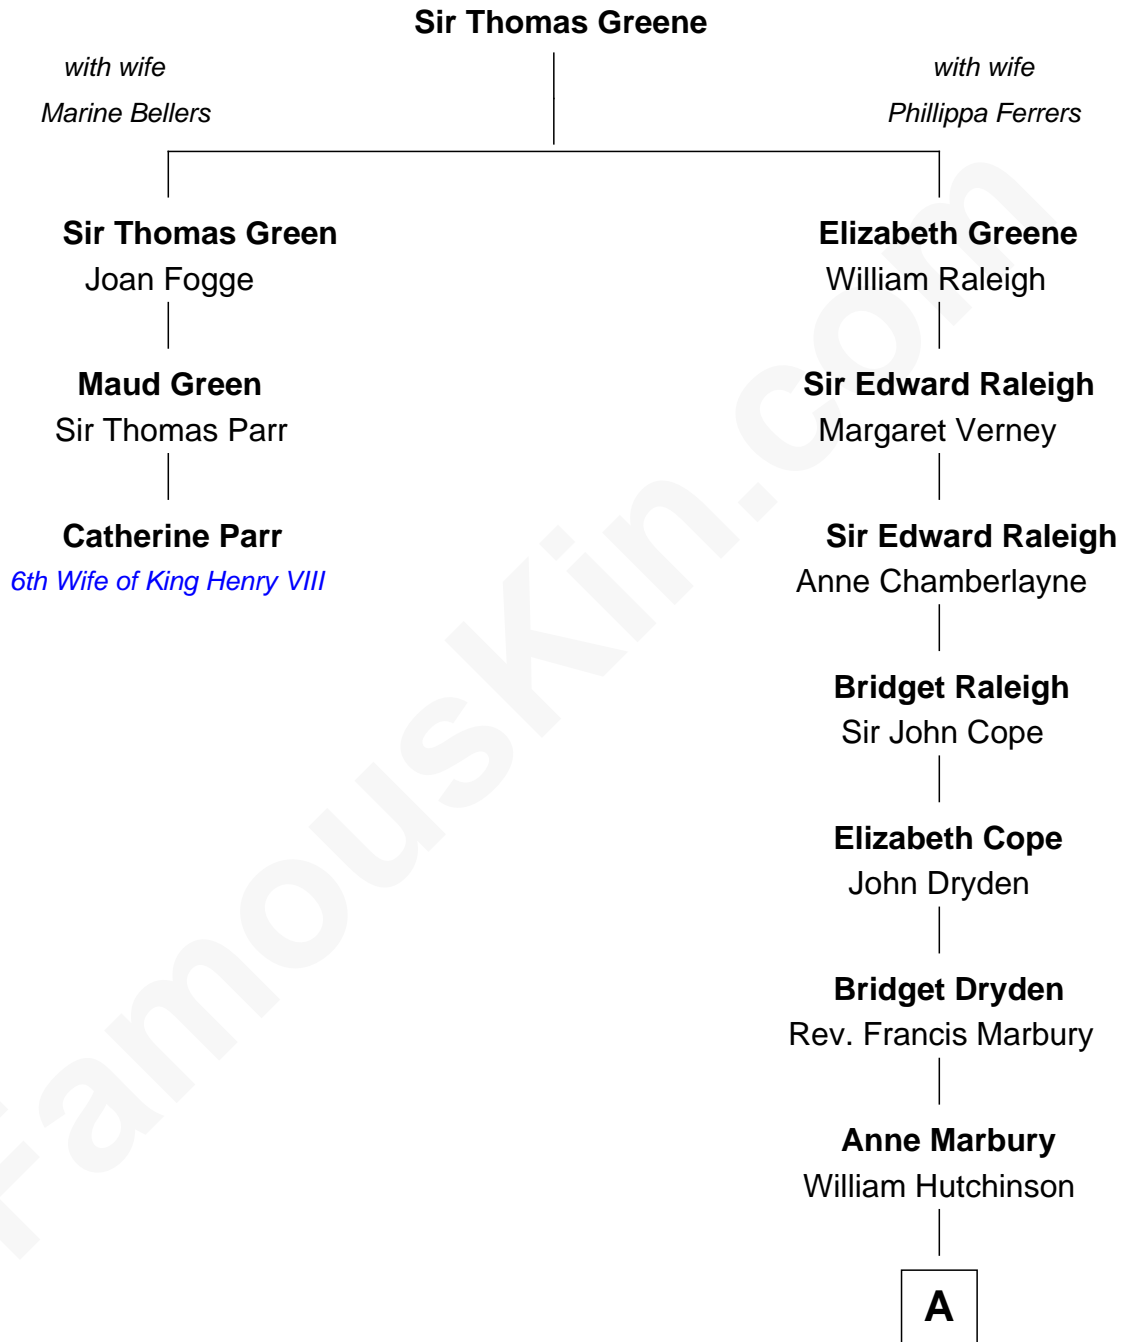

FamousKin.com Relationship Chart of

Catherine Parr

6th Wife of King Henry VIII

2nd cousin 13 times removed of

Franklin D. Roosevelt

32nd U.S. President

A

Edward Hutchinson