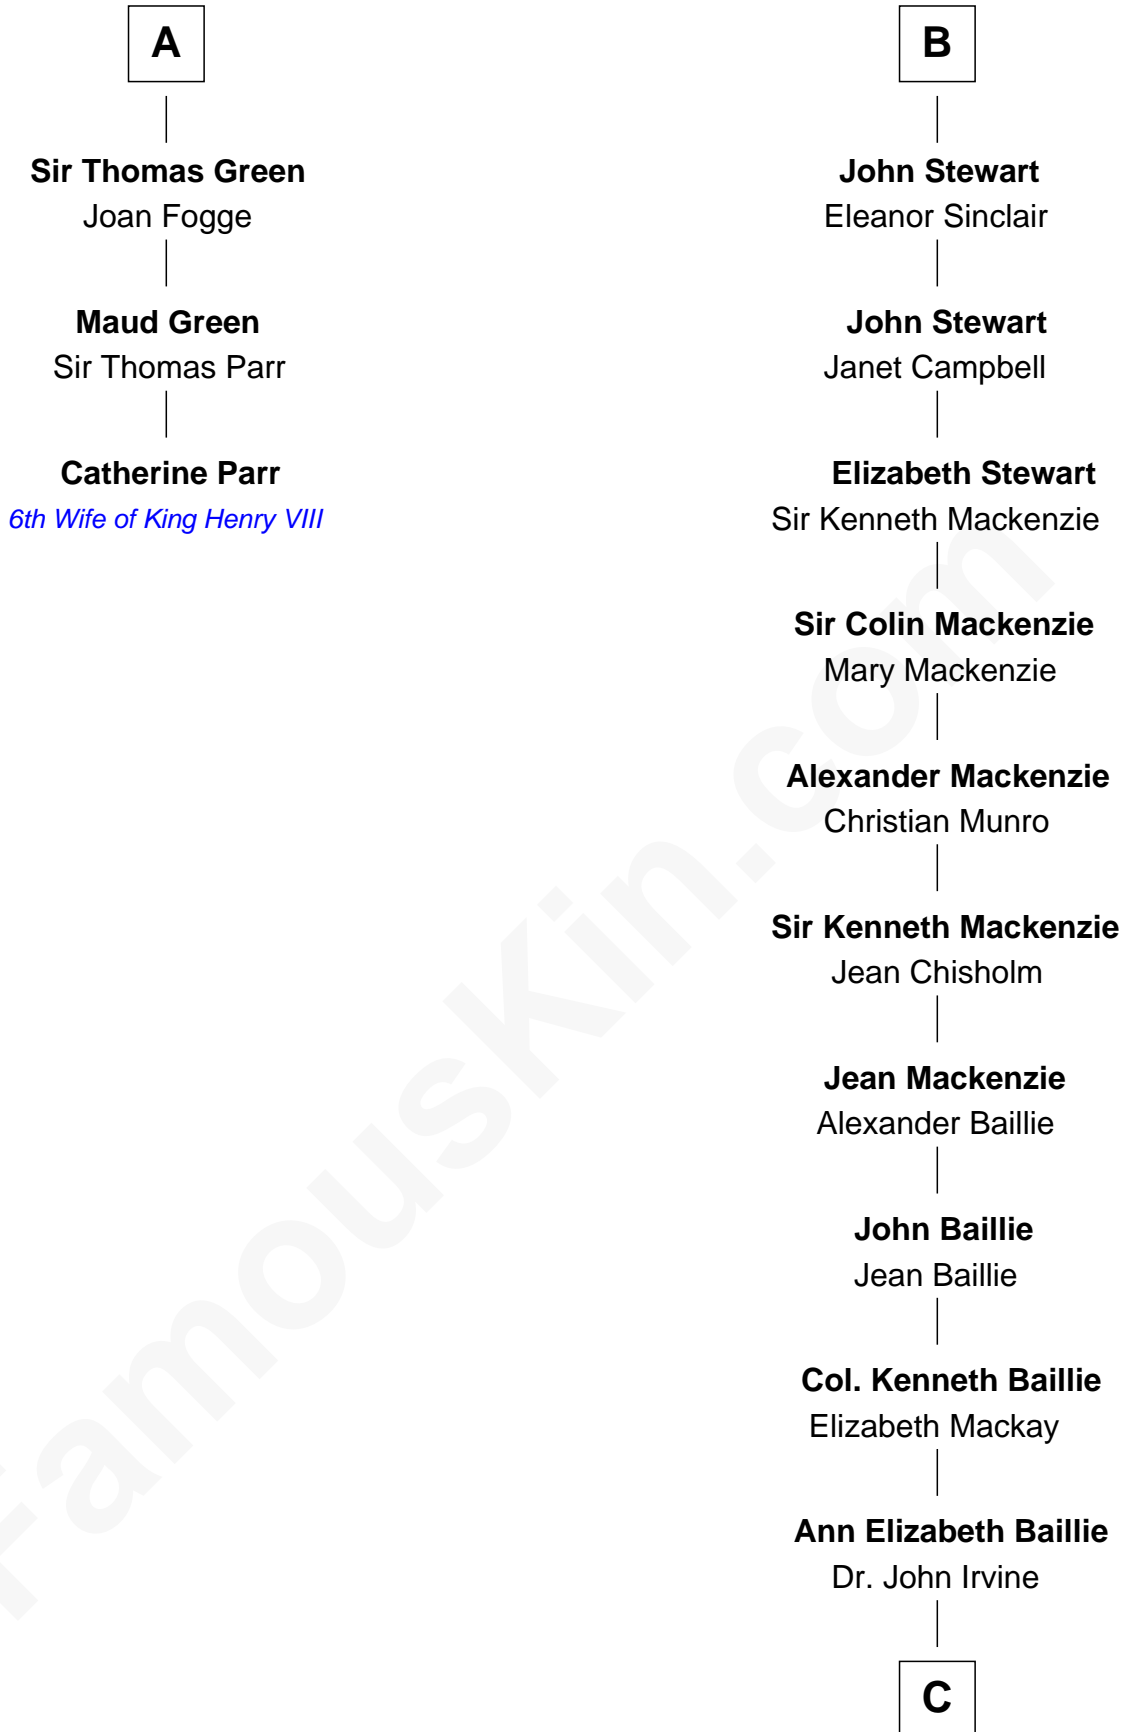

FamousKin.com Relationship Chart of

Catherine Parr

6th Wife of King Henry VIII

9th cousin 12 times removed of

Eleanor Roosevelt

First Lady of President Franklin D. Roosevelt

Sir John FitzGeoffrey

Isabel le Bigod

C

Anne Irvine

James Bulloch

James Stephens Bulloch

Martha Stewart

Martha Bulloch

Theodore Roosevelt

Elliott Roosevelt

Anna Rebecca Hall

Eleanor Roosevelt

First Lady of Franklin Roosevelt