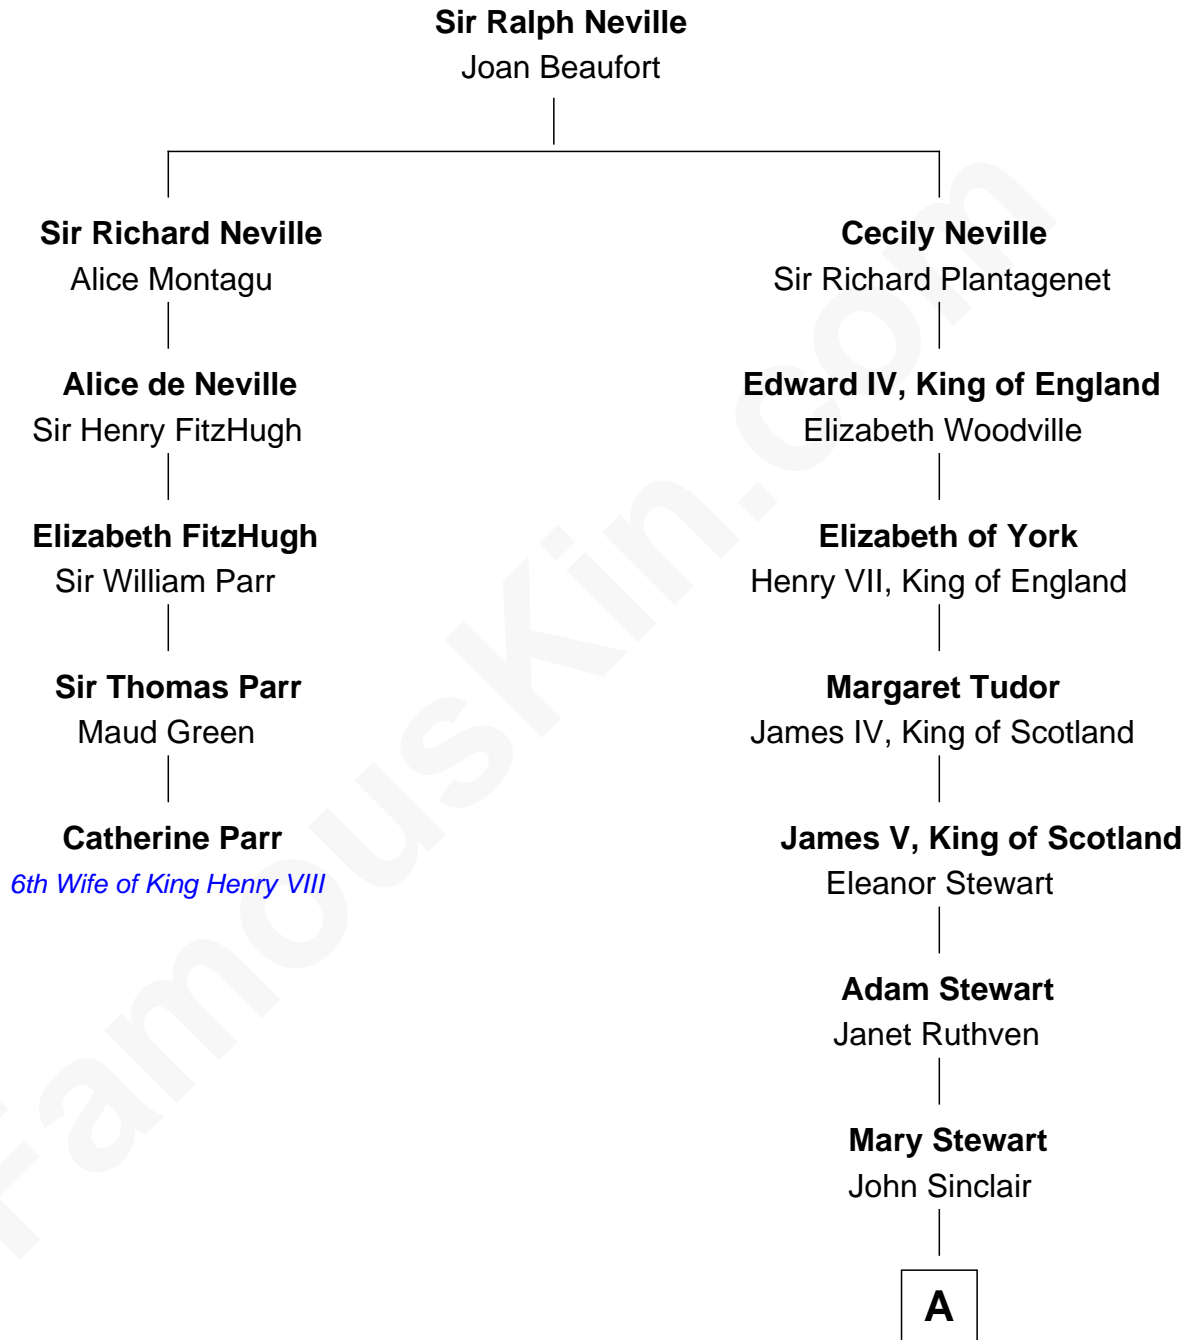

FamousKin.com Relationship Chart of

Catherine Parr

6th Wife of King Henry VIII

4th cousin 13 times removed of

Eleanor Roosevelt

First Lady of President Franklin D. Roosevelt

A

William Sinclair