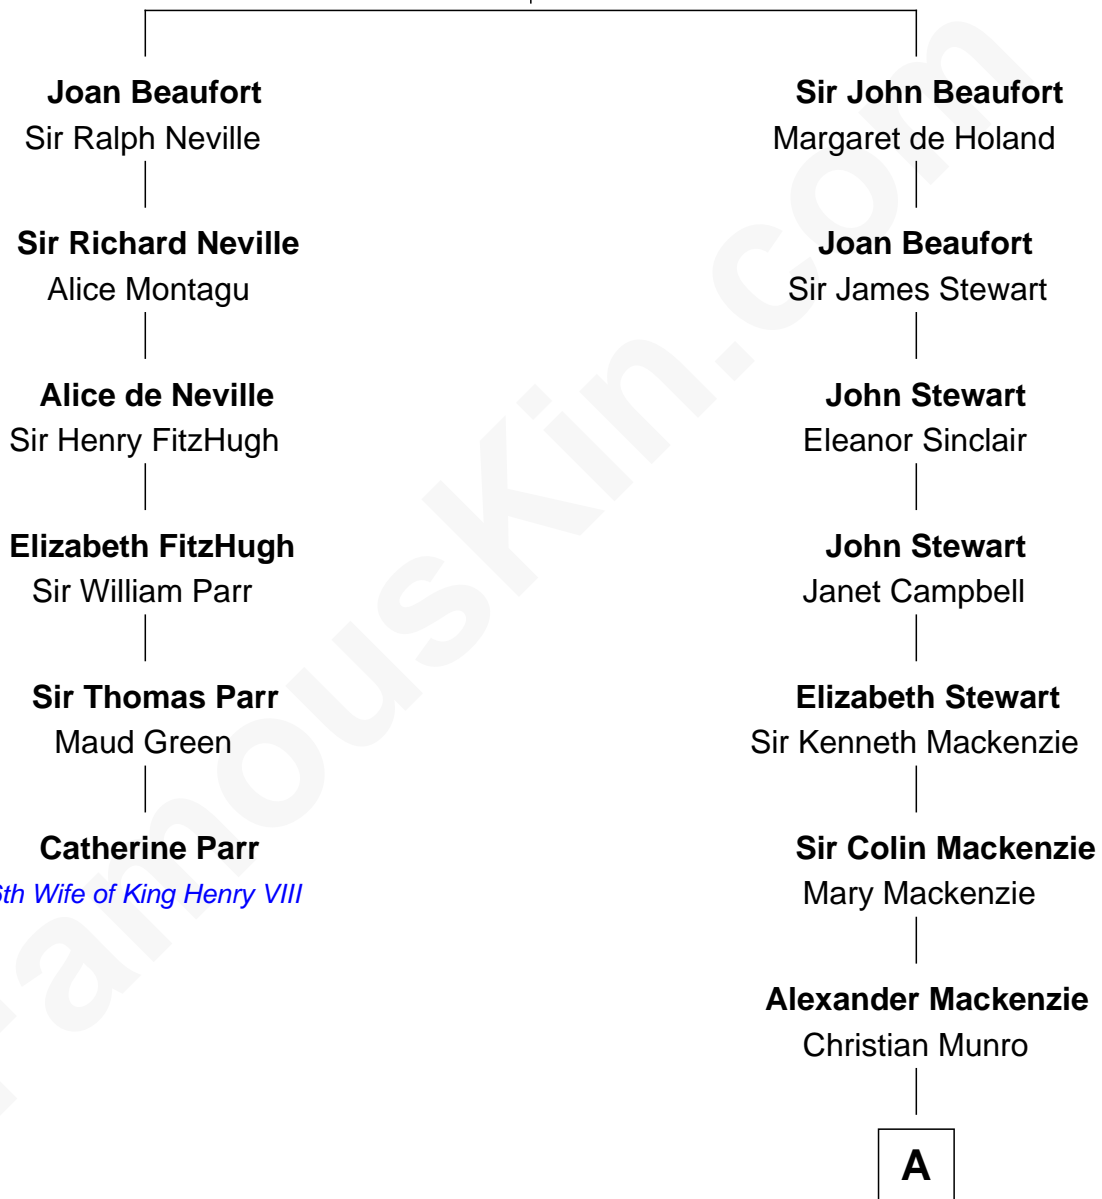

# FamousKin.com Relationship Chart of

**Catherine Parr**

*6th Wife of King Henry VIII*

5th cousin 10 times removed of

**Theodore Roosevelt**

*26th U.S. President*

**John of Gaunt**

Katherine Roet

**A**

—  
**Sir Kenneth Mackenzie**

Jean Chisholm

—  
**Jean Mackenzie**

Alexander Baillie

—  
**John Baillie**

Jean Baillie

—  
**Col. Kenneth Baillie**

Theodore Roosevelt

—  
**Theodore Roosevelt**

*26th U.S. President*