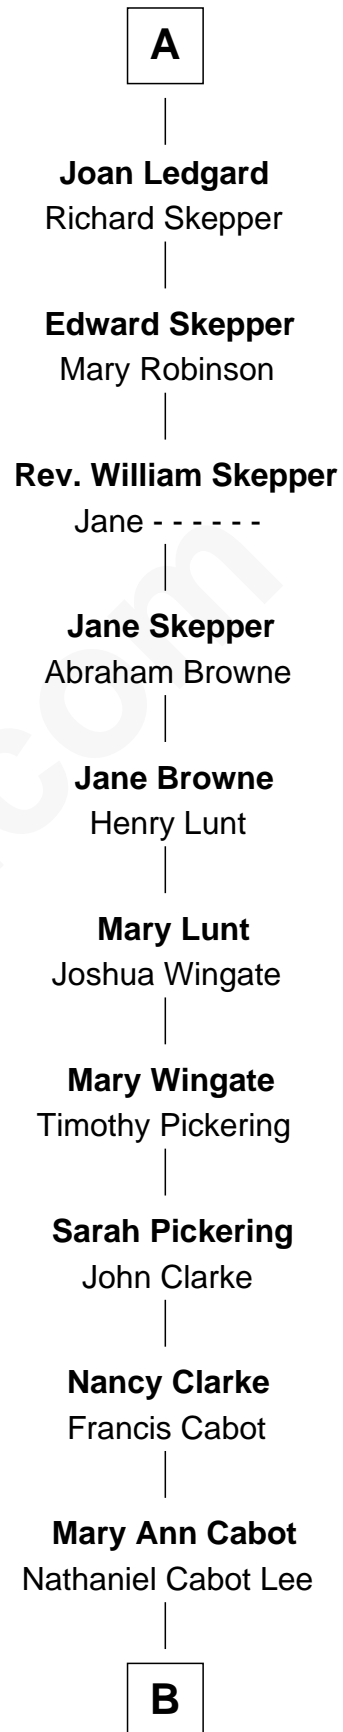

FamousKin.com Relationship Chart of

Catherine Parr

6th Wife of King Henry VIII

6th cousin 13 times removed of

Alice (Lee) Roosevelt

First Wife of President Theodore Roosevelt

Sir Ralph de Neville

Alice de Audley

Elizabeth FitzHugh

Sir William Parr

Sir Thomas Parr

Maud Green

Catherine Parr

6th Wife of King Henry VIII

Margaret de Neville

Sir Henry Percy

Joan de la See

Sir Piers Hildyard

Isabel Hildyard

Ralph Legard

A

B

John Clarke Lee
Harriet Paine Rose

George Cabot Lee
Caroline Watts Haskell