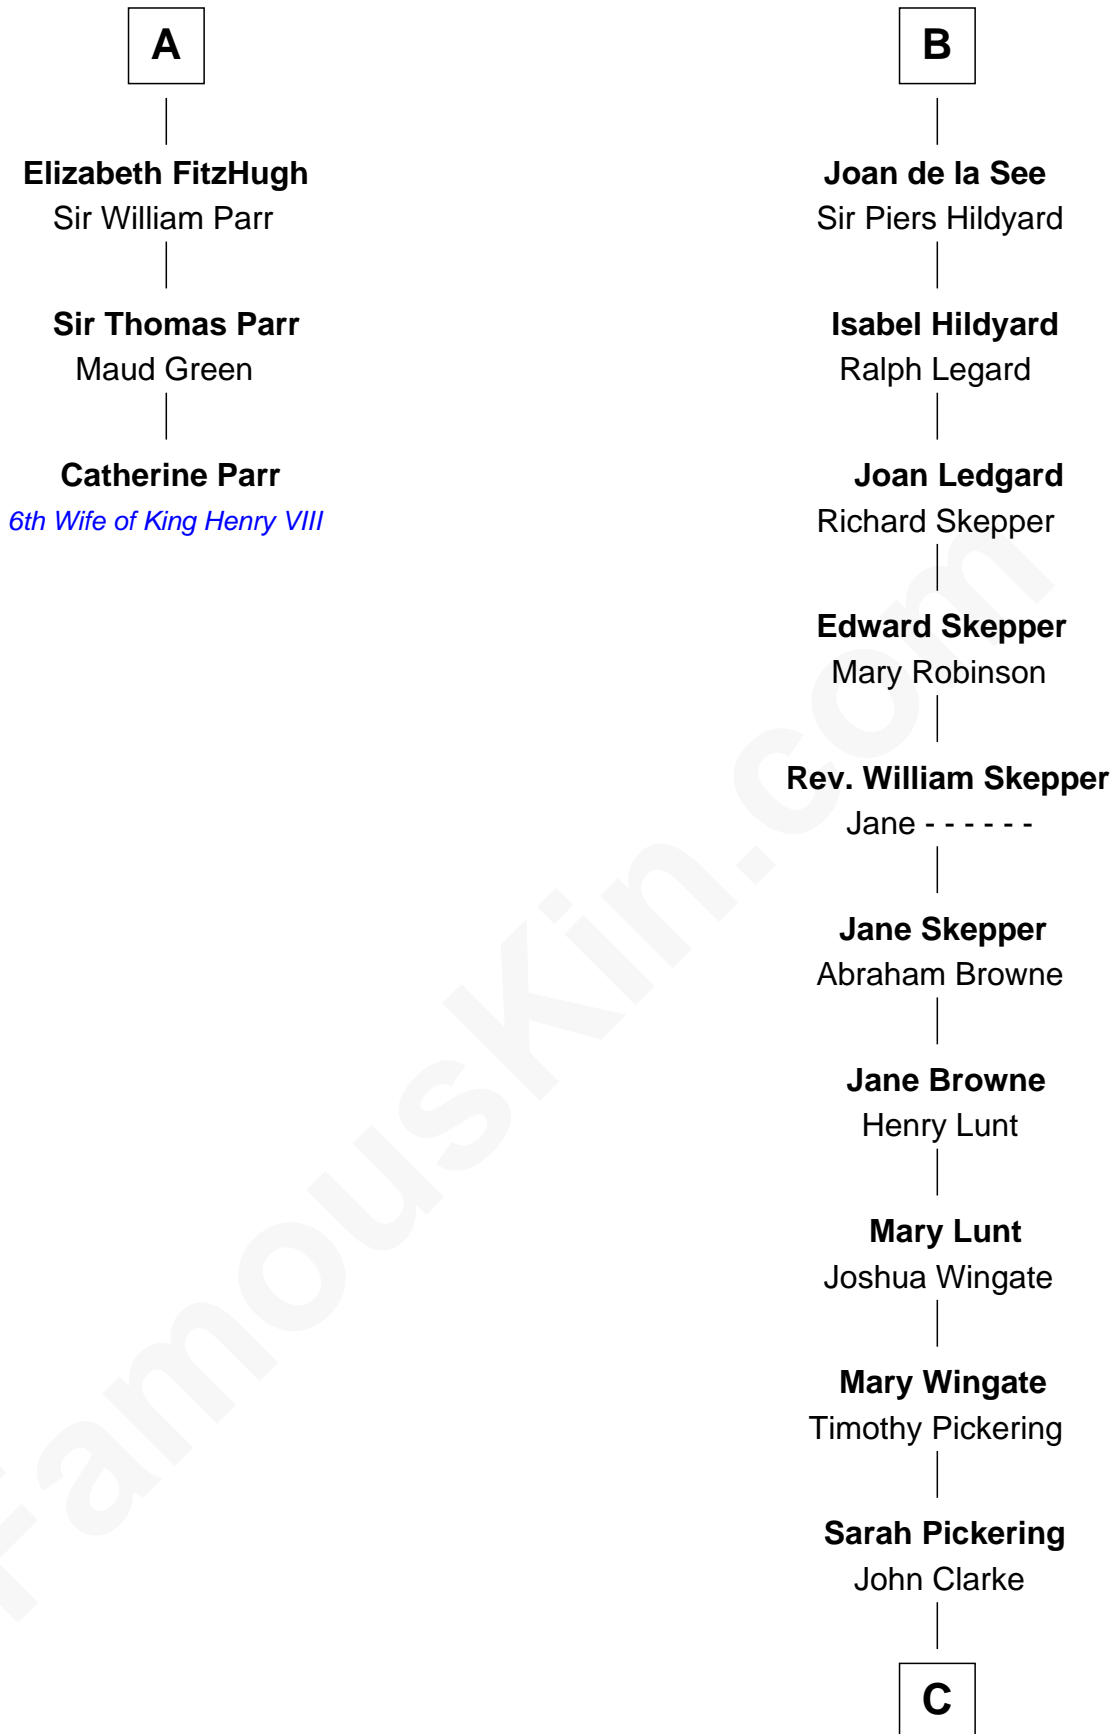

# FamousKin.com Relationship Chart of

**Catherine Parr**

*6th Wife of King Henry VIII*

9th cousin 12 times removed of

**Alice (Lee) Roosevelt**

*First Wife of President Theodore Roosevelt*

**C**

**Nancy Clarke**

Francis Cabot

**Mary Ann Cabot**

Nathaniel Cabot Lee

**John Clarke Lee**

Harriet Paine Rose

**George Cabot Lee**

Caroline Watts Haskell

**Alice (Lee) Roosevelt**

*Wife of President Theodore Roosevelt*