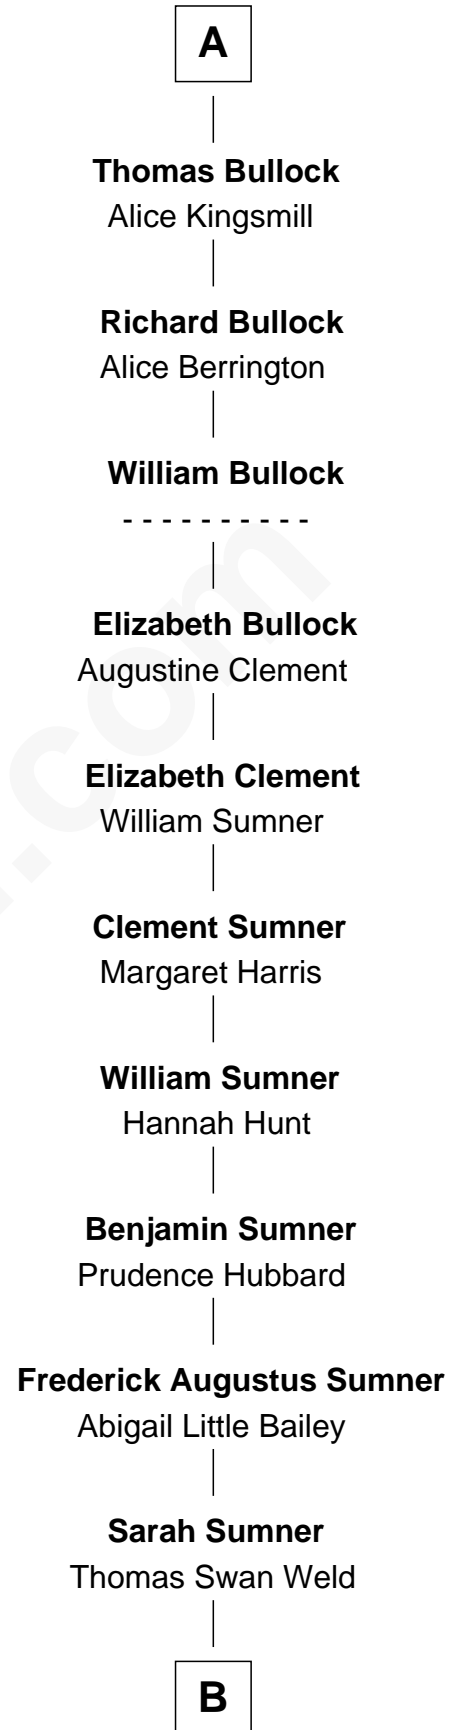

FamousKin.com Relationship Chart of

Catherine Parr

6th Wife of King Henry VIII

6th cousin 14 times removed of

Bill Weld

68th Governor of Massachusetts

Edmund Fitzalan

Alice de Warenne

B

—
Dr. Francis Minot Weld
Fanny Elizabeth Bartholomew

—
Francis Minot Weld
Margaret Low White

—
David Weld
Mary Blake Nichols

—
Bill Weld
68th Governor of Massachusetts