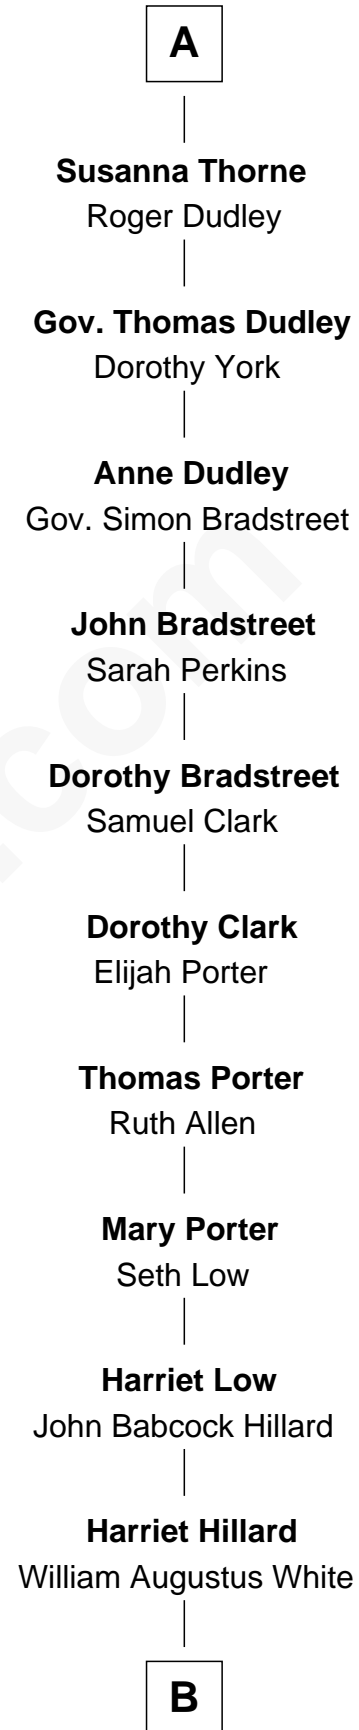

FamousKin.com Relationship Chart of

Catherine Parr

6th Wife of King Henry VIII

6th cousin 13 times removed of

Bill Weld

68th Governor of Massachusetts

B

—
Margaret Low White

Francis Minot Weld

—
David Weld

Mary Blake Nichols

—
Bill Weld

68th Governor of Massachusetts

FamousKin.com