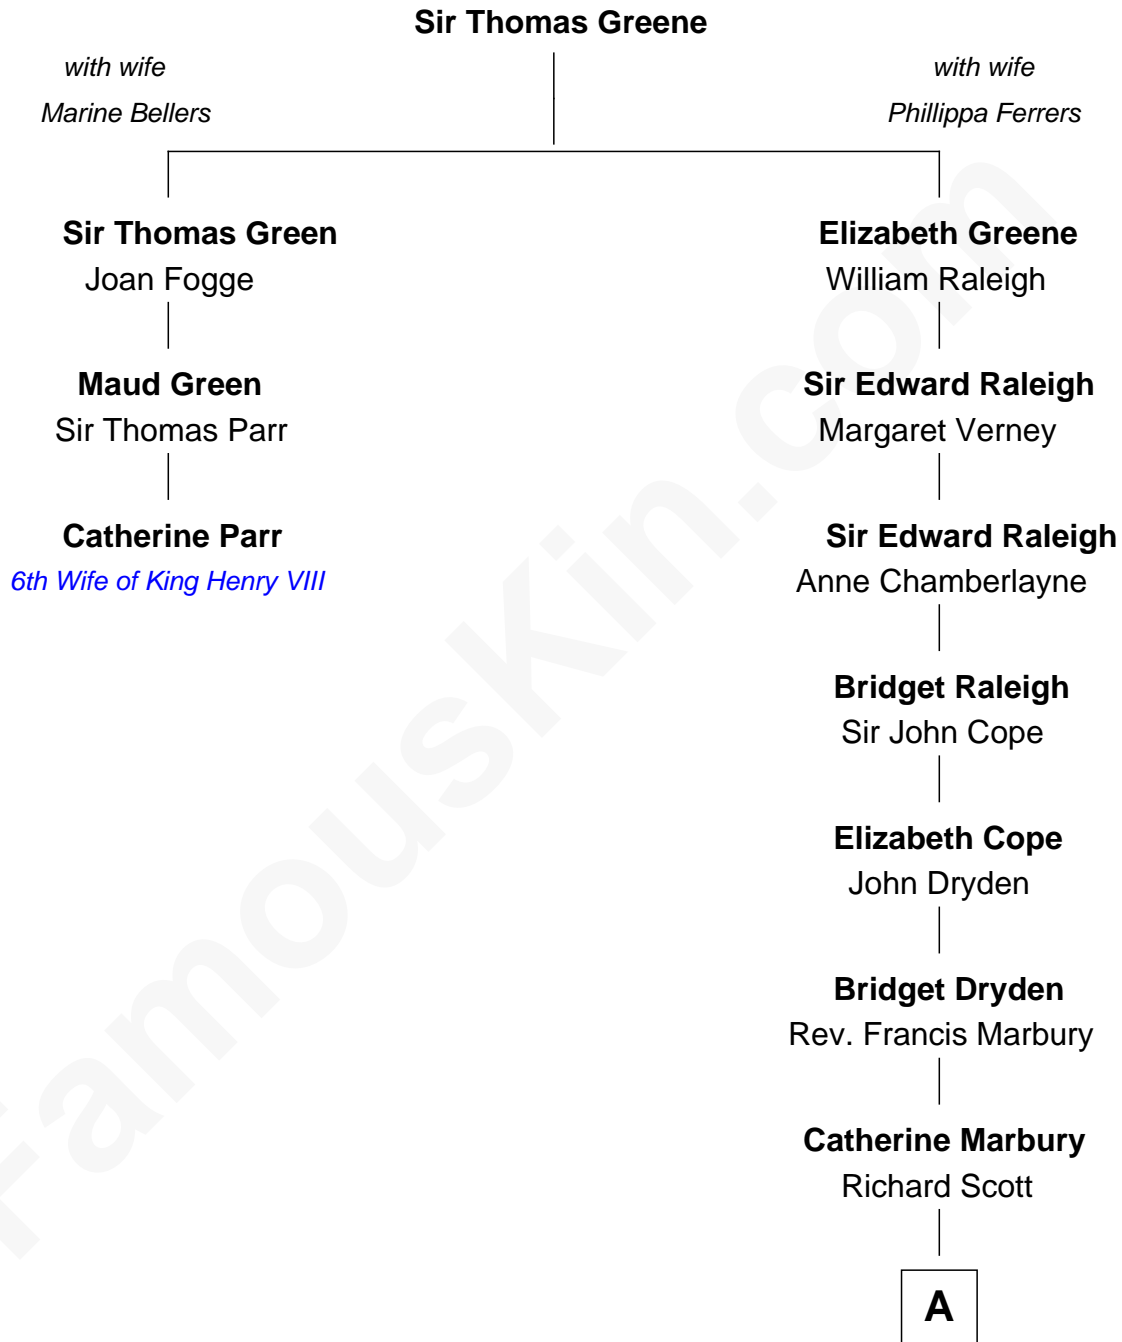

FamousKin.com Relationship Chart of

Catherine Parr

6th Wife of King Henry VIII

2nd cousin 15 times removed of

Tuesday Weld

TV and Movie Actress

A

Hannah Scott
Gov. Walter Clarke

Hannah Clarke
Thomas Rodman

Samuel Rodman
Mary Willett

Thomas Rodman
Mary Borden

Samuel Rodman
Elizabeth Rotch

William Rotch Rodman
Rebecca Wain Morgan

Alfred Rodman
Anna Lothrop Motley

Eloise Rodman
Stephen Minot Weld

Edward Motley Weld
Sarah Lothrop King

Lothrop Motley Weld
Yosene Balfour Ker

Tuesday Weld
TV and Movie Actress