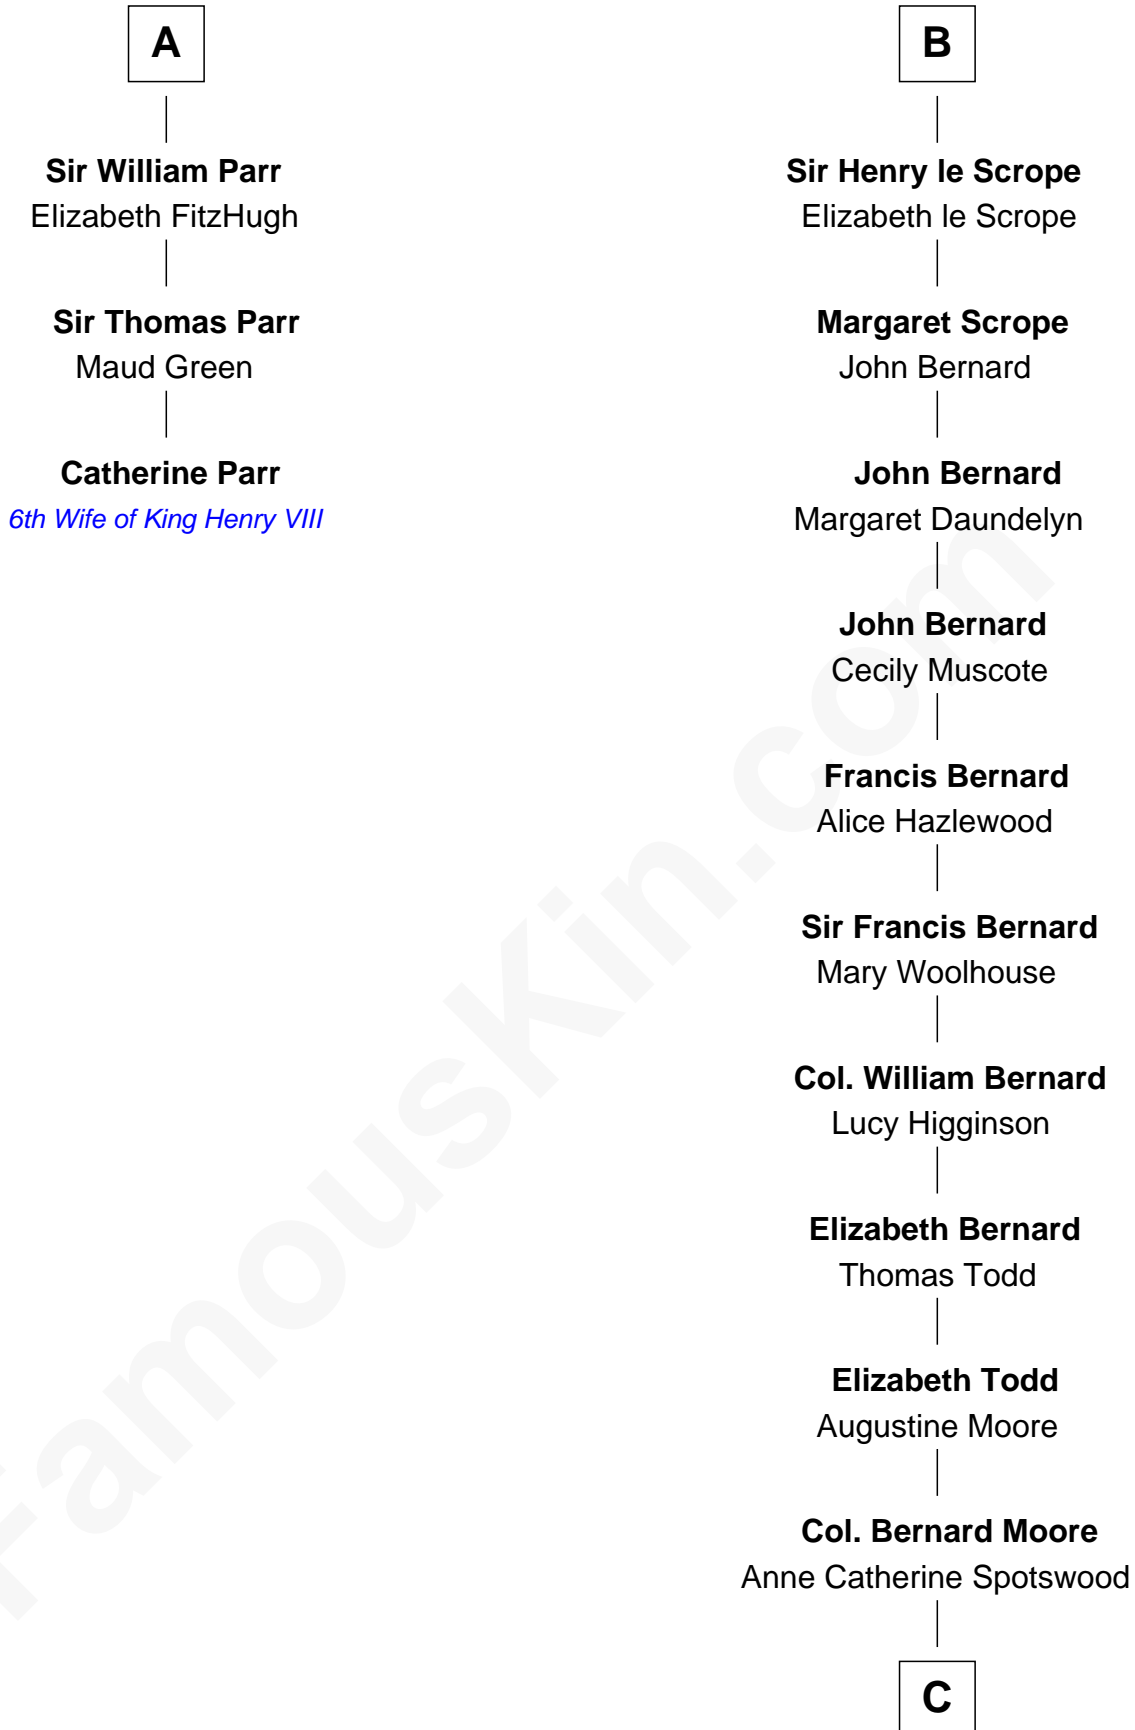

FamousKin.com Relationship Chart of

Catherine Parr

6th Wife of King Henry VIII

9th cousin 11 times removed of

Helen Keller

Author and Activist

Sir Humphrey de Bohun

Maud of Eu

Sir Humphrey de Bohun

Eleanor de Braiose

Margery de Bohun

Sir Thebaud de Verdun

Sir Thebaud de Verdun

Maud Mortimer

Margery de Verdun

Sir John Crophull

Sir Hugh de Stafford

Margaret de Stafford

Sir Ralph Neville

Margaret de Neville

Sir Richard Scrope

B

C

Col. Alexander Spotswood Moore

Elizabeth Aylett

Mary Fairfax Moore

David Keller

Arthur Henley Keller

Kate Adams

Helen Keller

Author and Activist

FamousKin.com