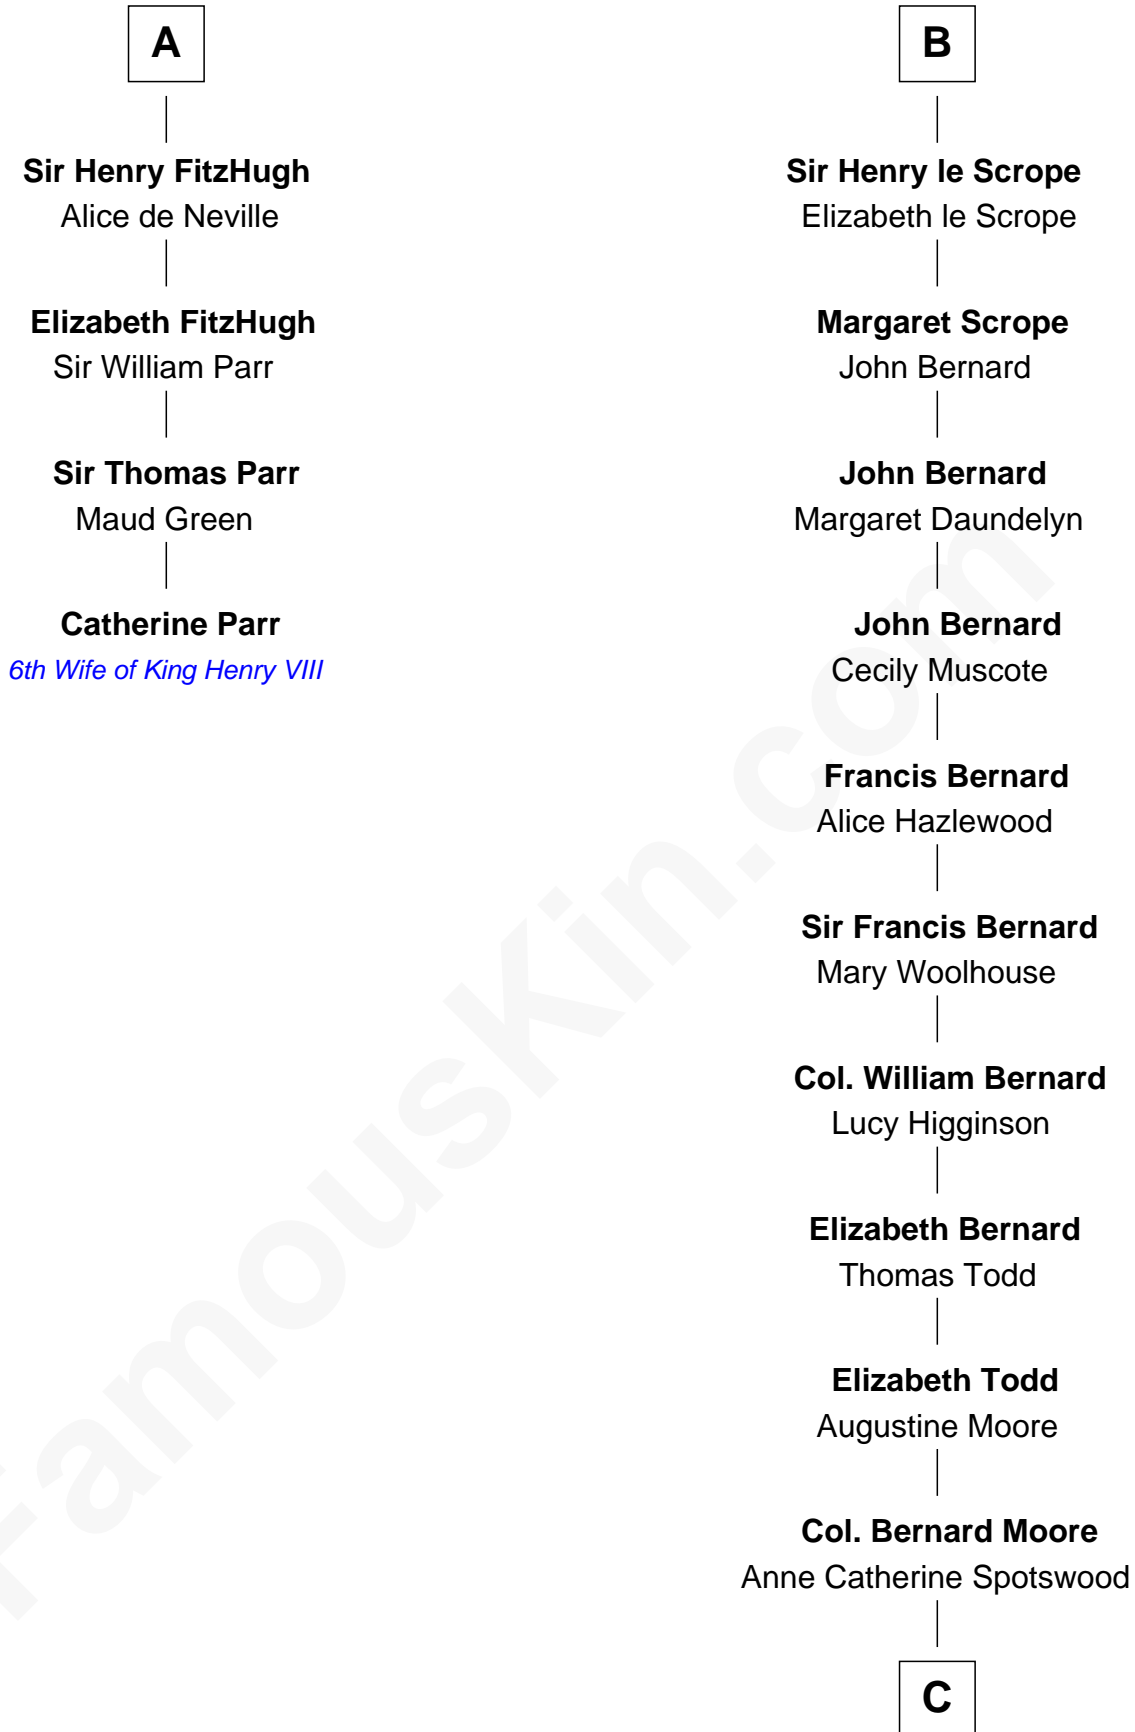

FamousKin.com

Relationship Chart of

Catherine Parr

6th Wife of King Henry VIII

10th cousin 10 times removed of

Helen Keller

Author and Activist

Sir Roger de Somery

Nichole d'Aubenev

C

Col. Alexander Spotswood Moore

Elizabeth Aylett

Mary Fairfax Moore

David Keller

Arthur Henley Keller

Kate Adams

Helen Keller

Author and Activist

FamousKin.com