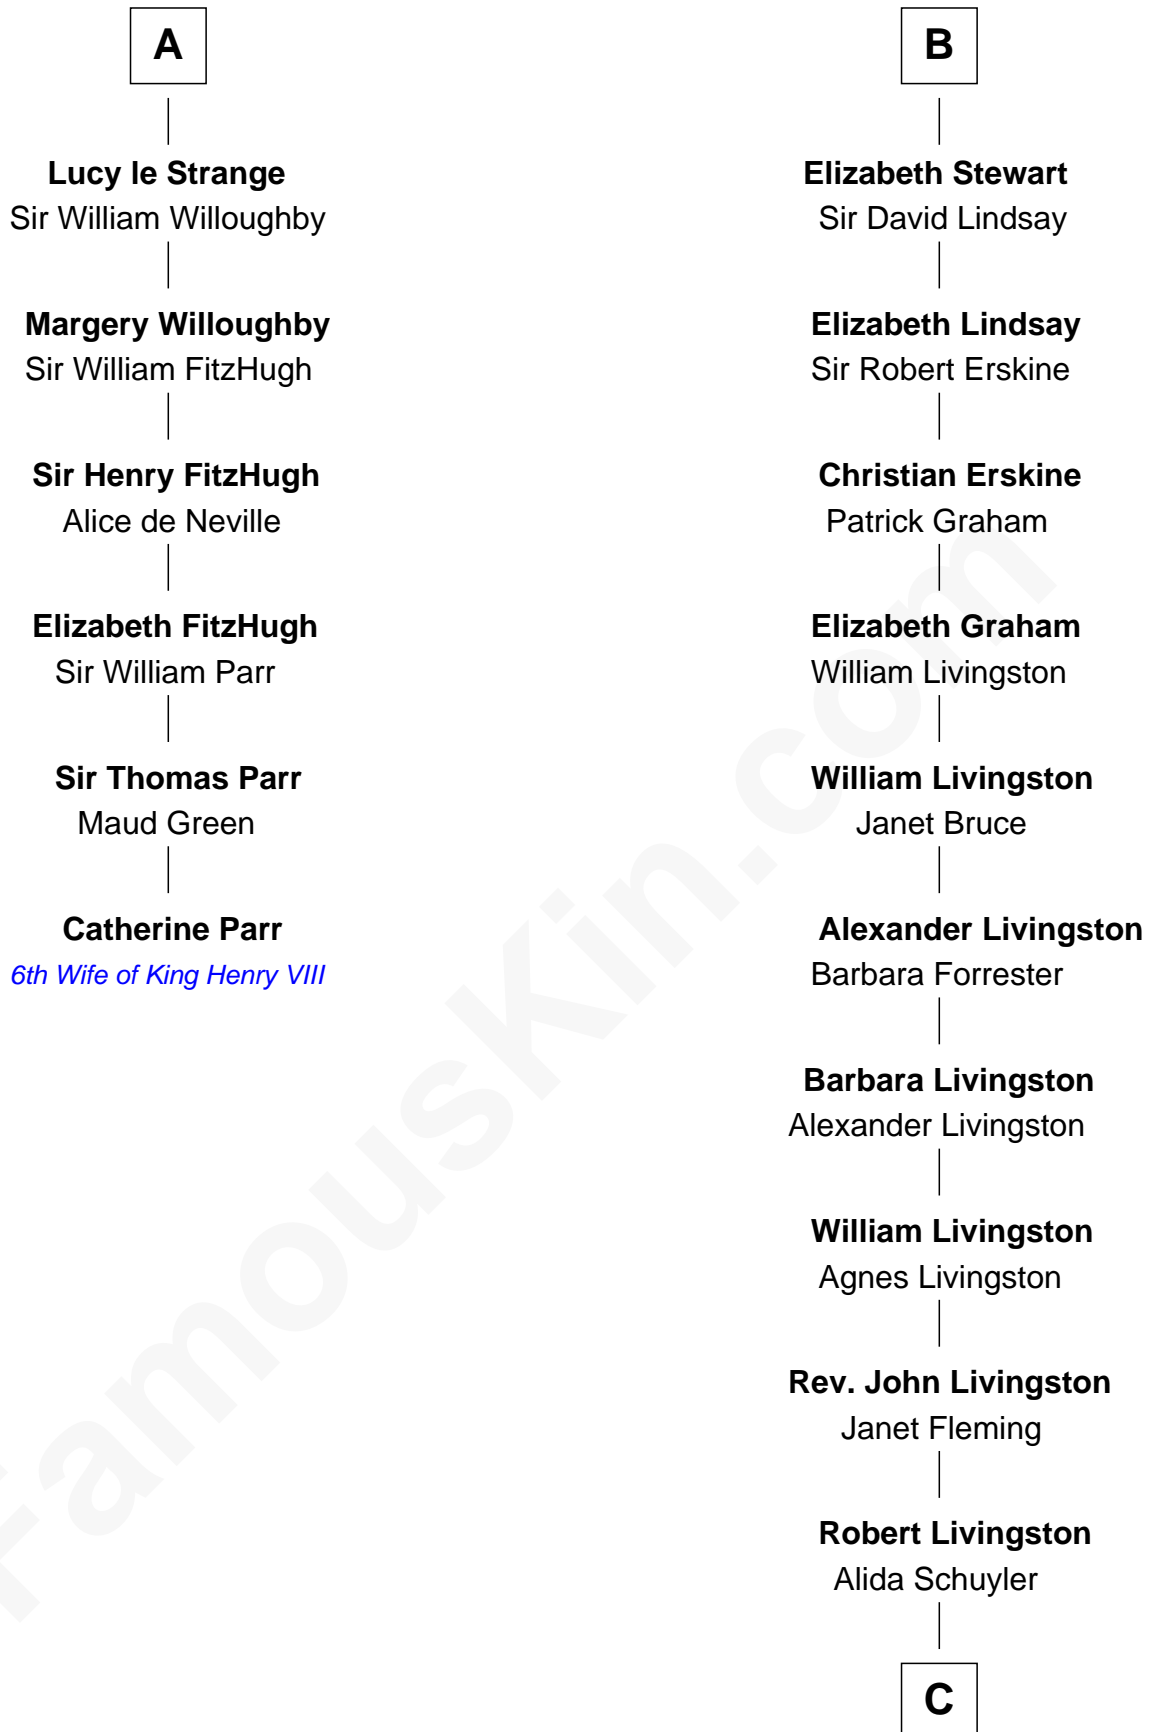

# FamousKin.com Relationship Chart of

**Catherine Parr**

*6th Wife of King Henry VIII*

12th cousin 6 times removed of

**Philip Livingston**

*Signer of the Declaration of Independence*

**Bertrade de Montfort**

Hugh de Kevelioc

C

Philip Livingston  
Catrina Van Brugh

Philip Livingston  
*Signer of Declaration of Independence*

FamousKin.com