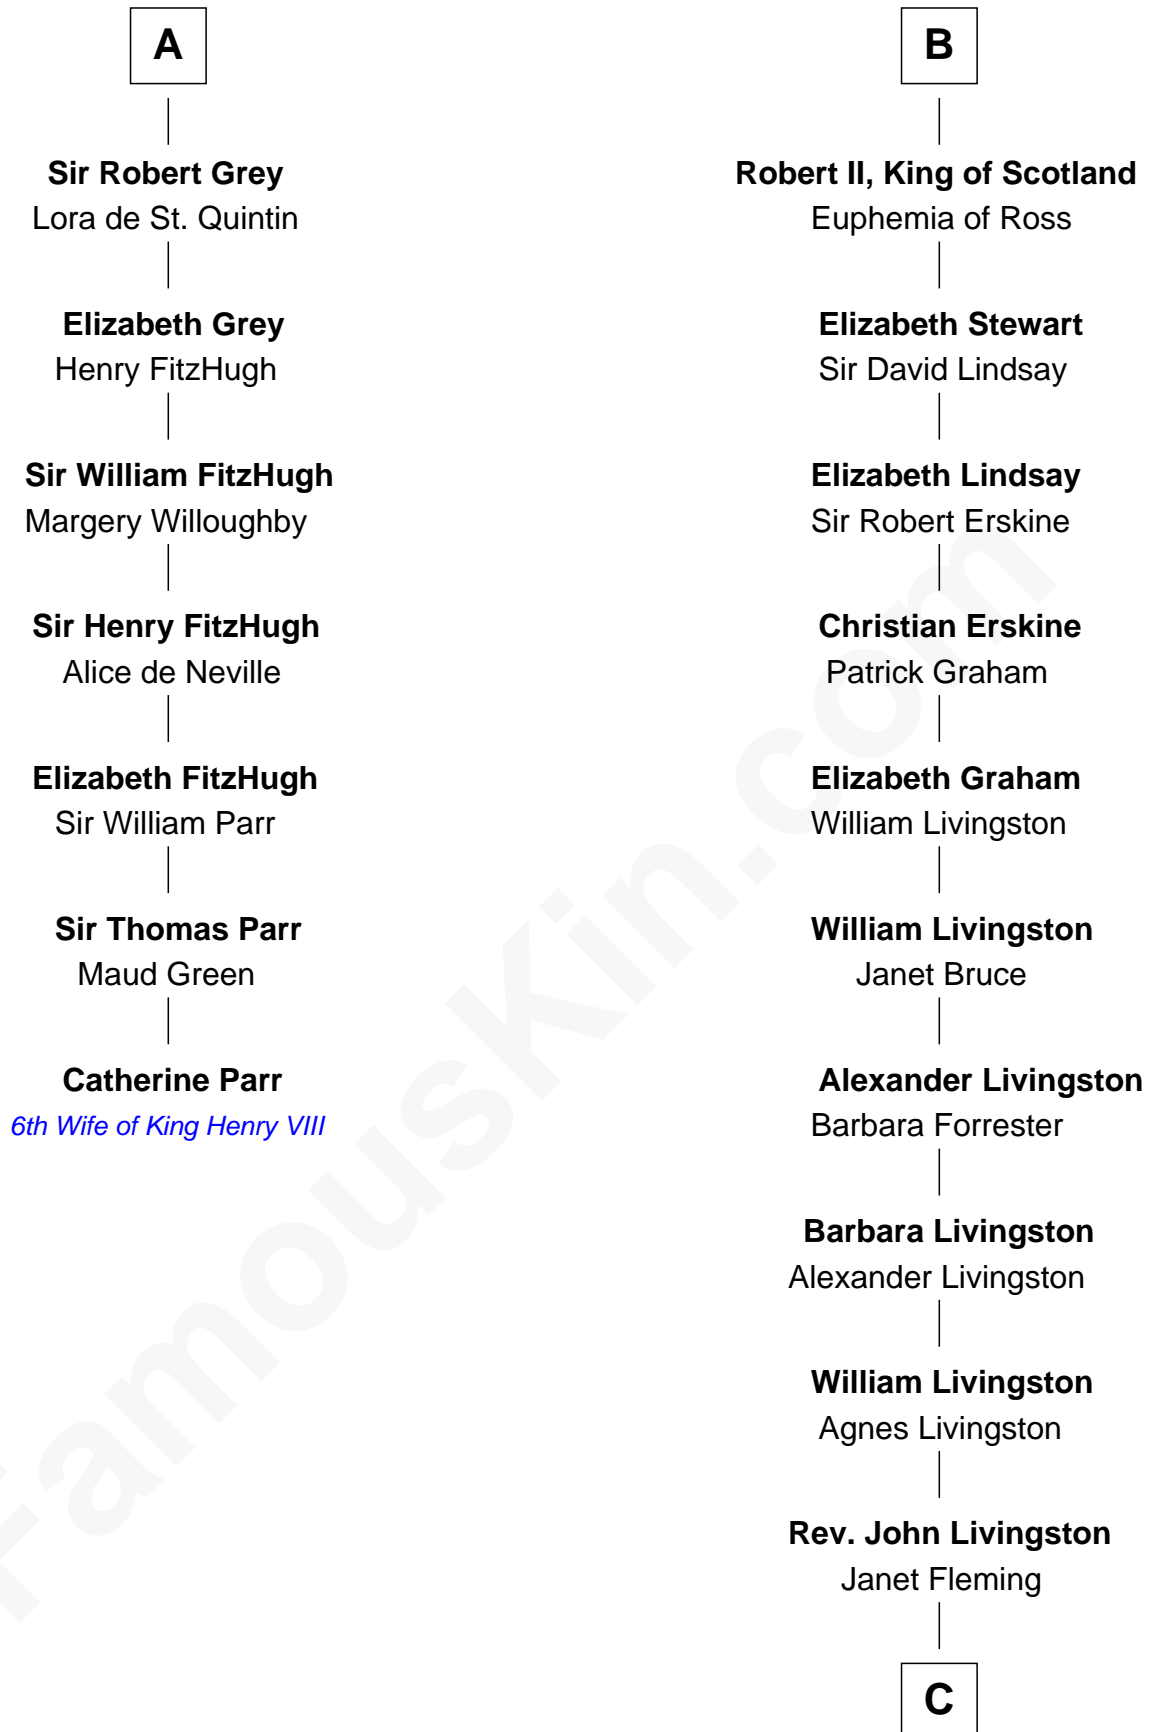

# FamousKin.com Relationship Chart of

**Catherine Parr**

*6th Wife of King Henry VIII*

13th cousin 6 times removed of

**Philip Livingston**

*Signer of the Declaration of Independence*

**C**

Robert Livingston

Alida Schuyler

Philip Livingston

Catrina Van Brugh

Philip Livingston

*Signer of Declaration of Independence*

FamousKin.com