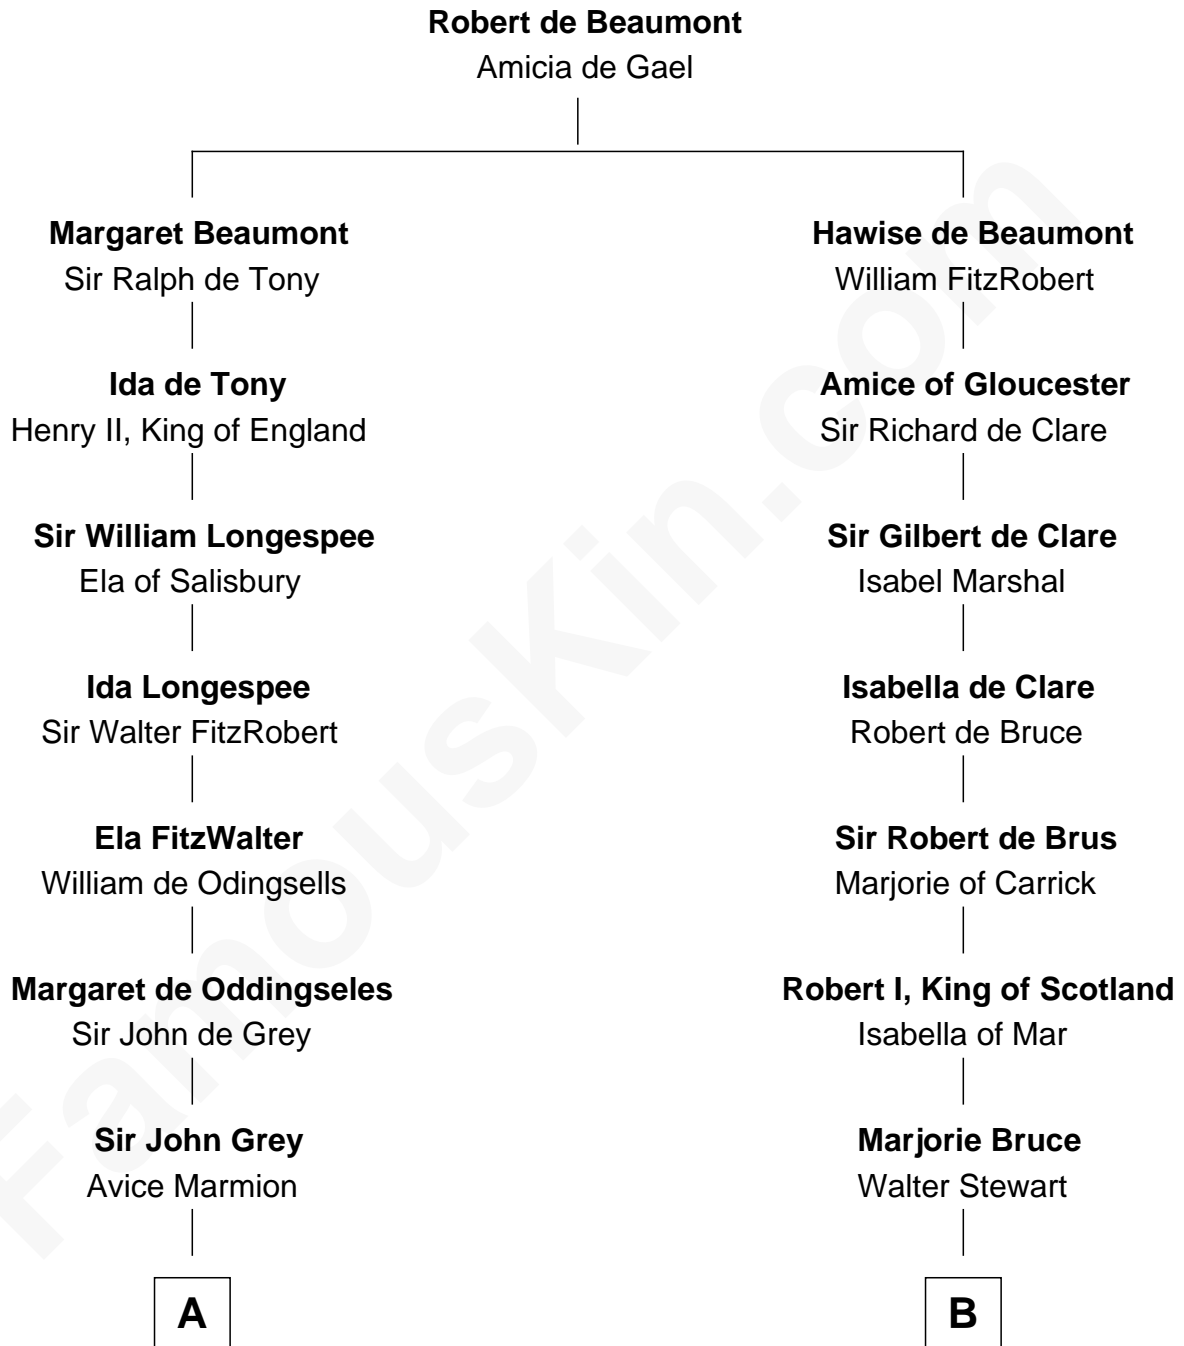

# FamousKin.com Relationship Chart of

**Catherine Parr**

*6th Wife of King Henry VIII*

13th cousin 6 times removed of

**Philip Livingston**

*Signer of the Declaration of Independence*

**C**

Robert Livingston

Alida Schuyler

Philip Livingston

Catrina Van Brugh

Philip Livingston

*Signer of Declaration of Independence*

FamousKin.com