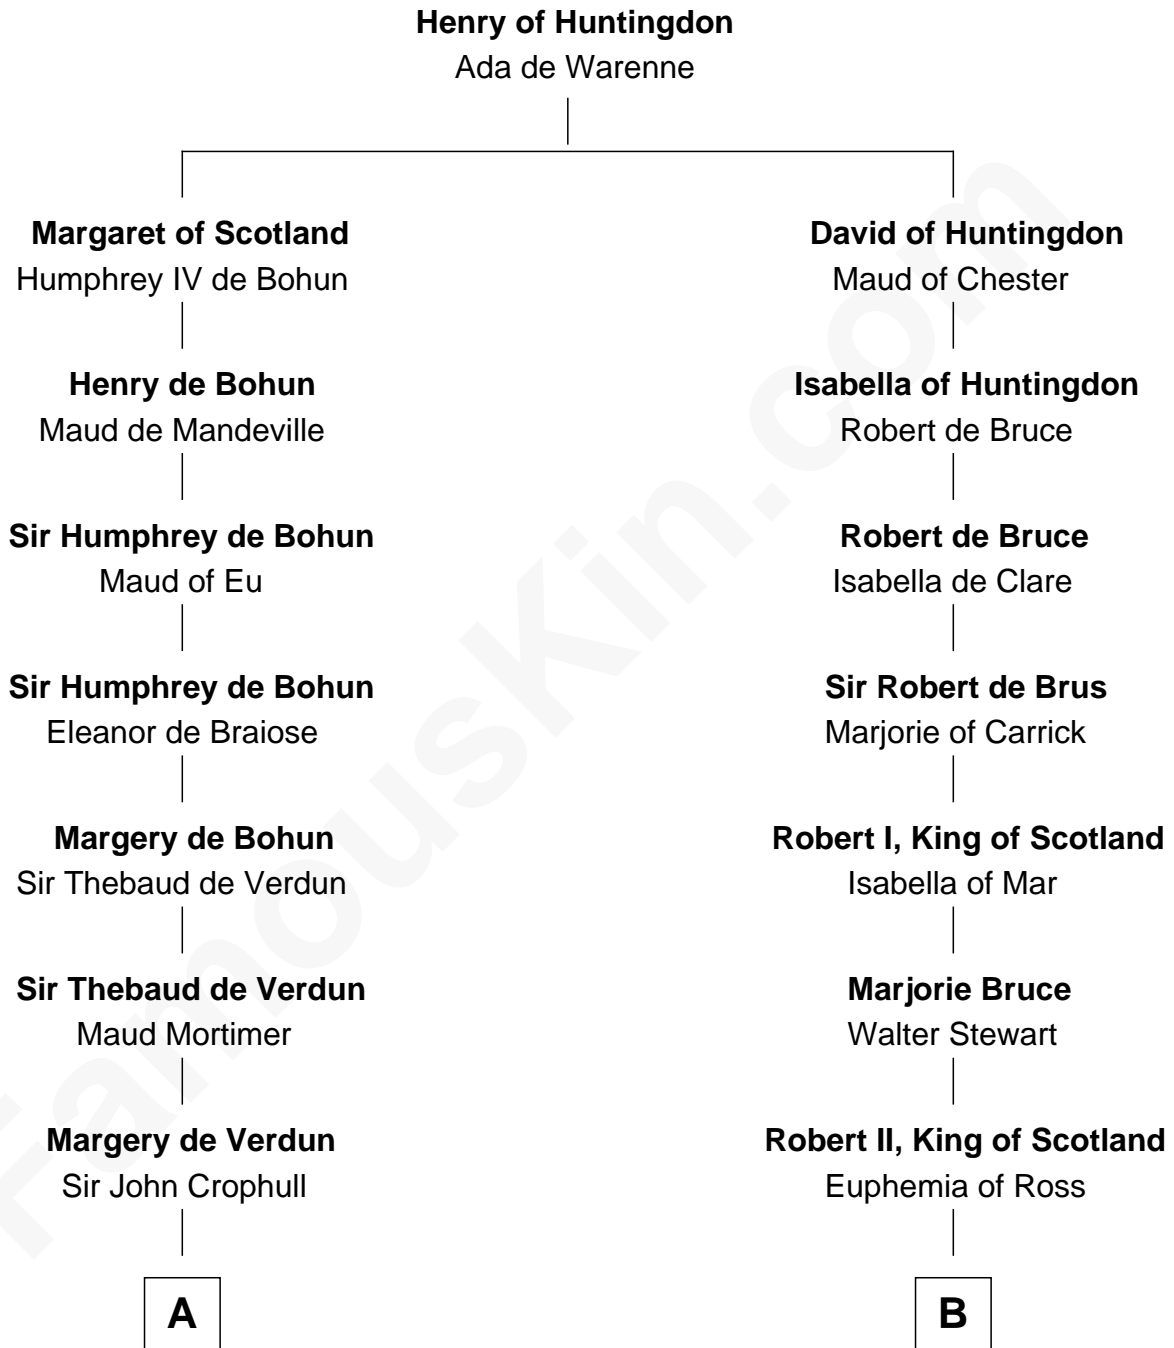

## Relationship Chart of

**Catherine Parr**

*6th Wife of King Henry VIII*

12th cousin 6 times removed of

**Philip Livingston**

*Signer of the Declaration of Independence*

**C**

**Philip Livingston**  
Catrina Van Brugh

**Philip Livingston**  
*Signer of Declaration of Independence*

FamousKin.com