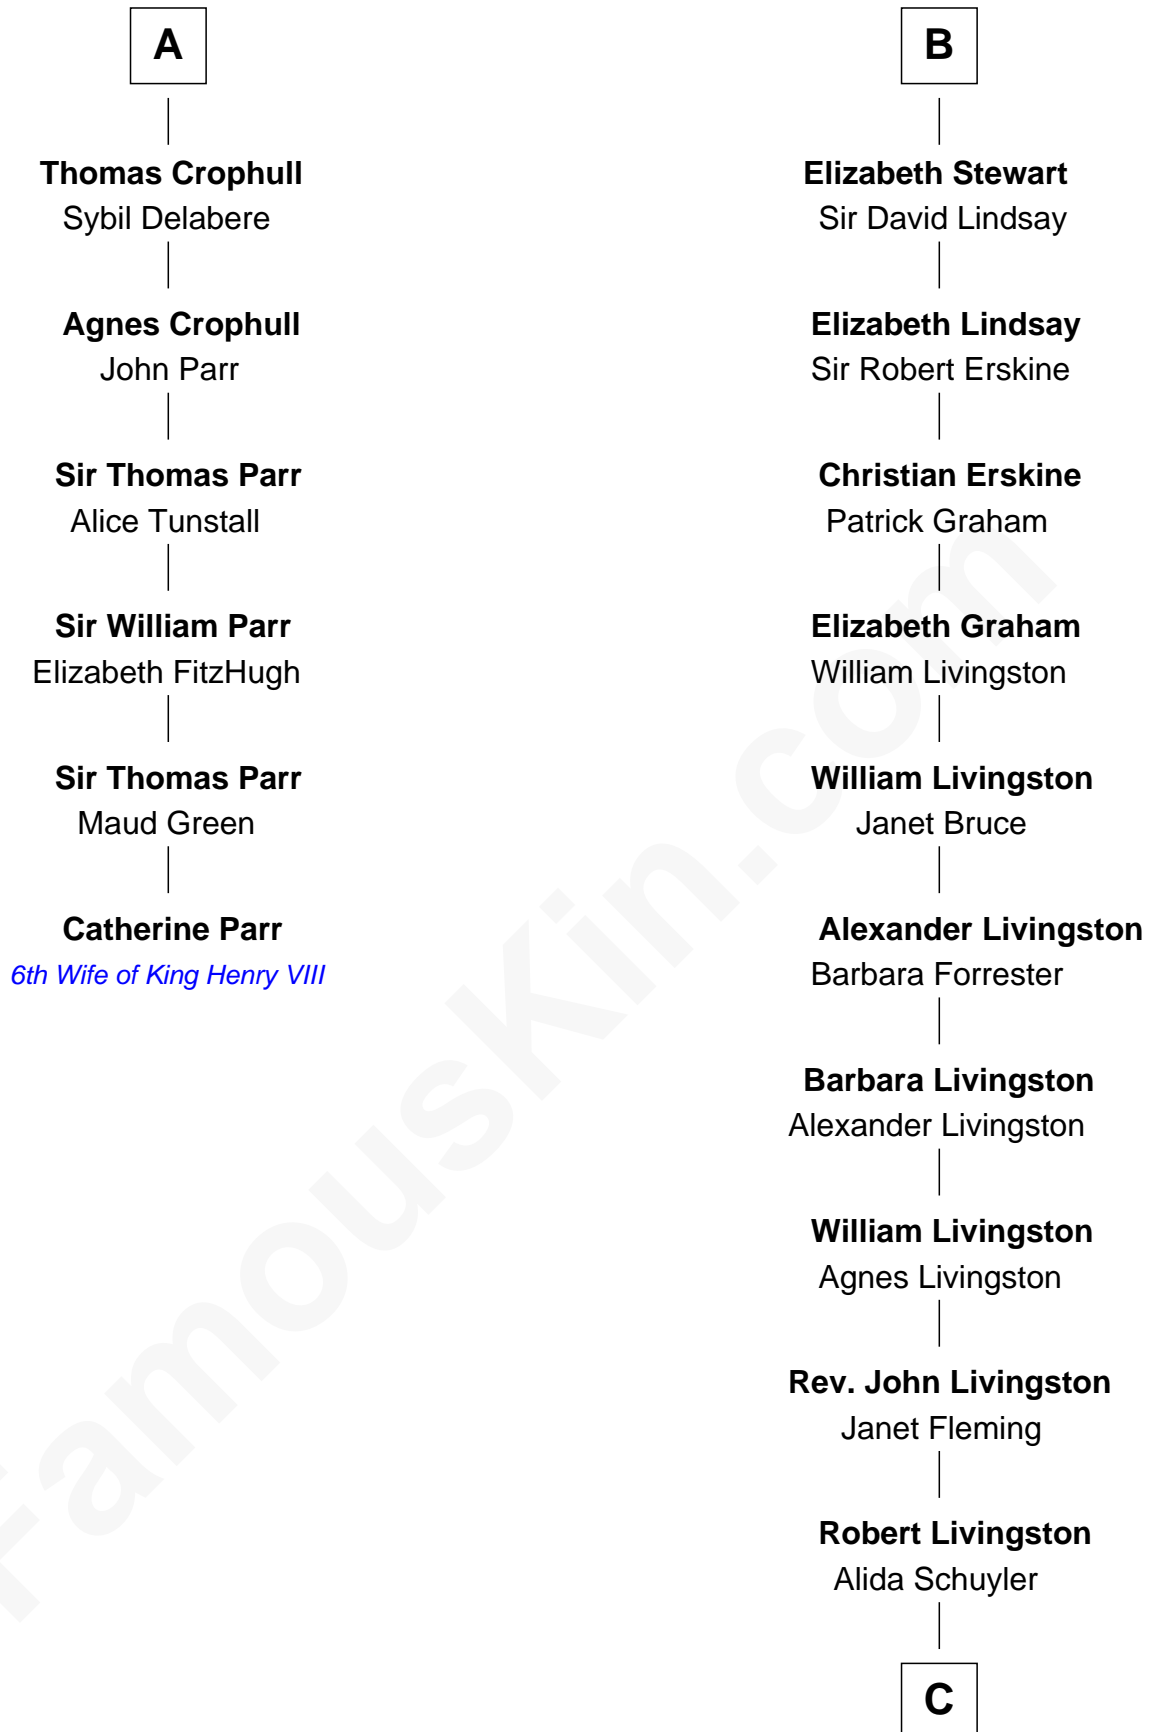

## Relationship Chart of

**Catherine Parr**

*6th Wife of King Henry VIII*

12th cousin 6 times removed of

**Philip Livingston**

*Signer of the Declaration of Independence*

**C**

**Philip Livingston**  
Catrina Van Brugh

**Philip Livingston**  
*Signer of Declaration of Independence*

FamousKin.com