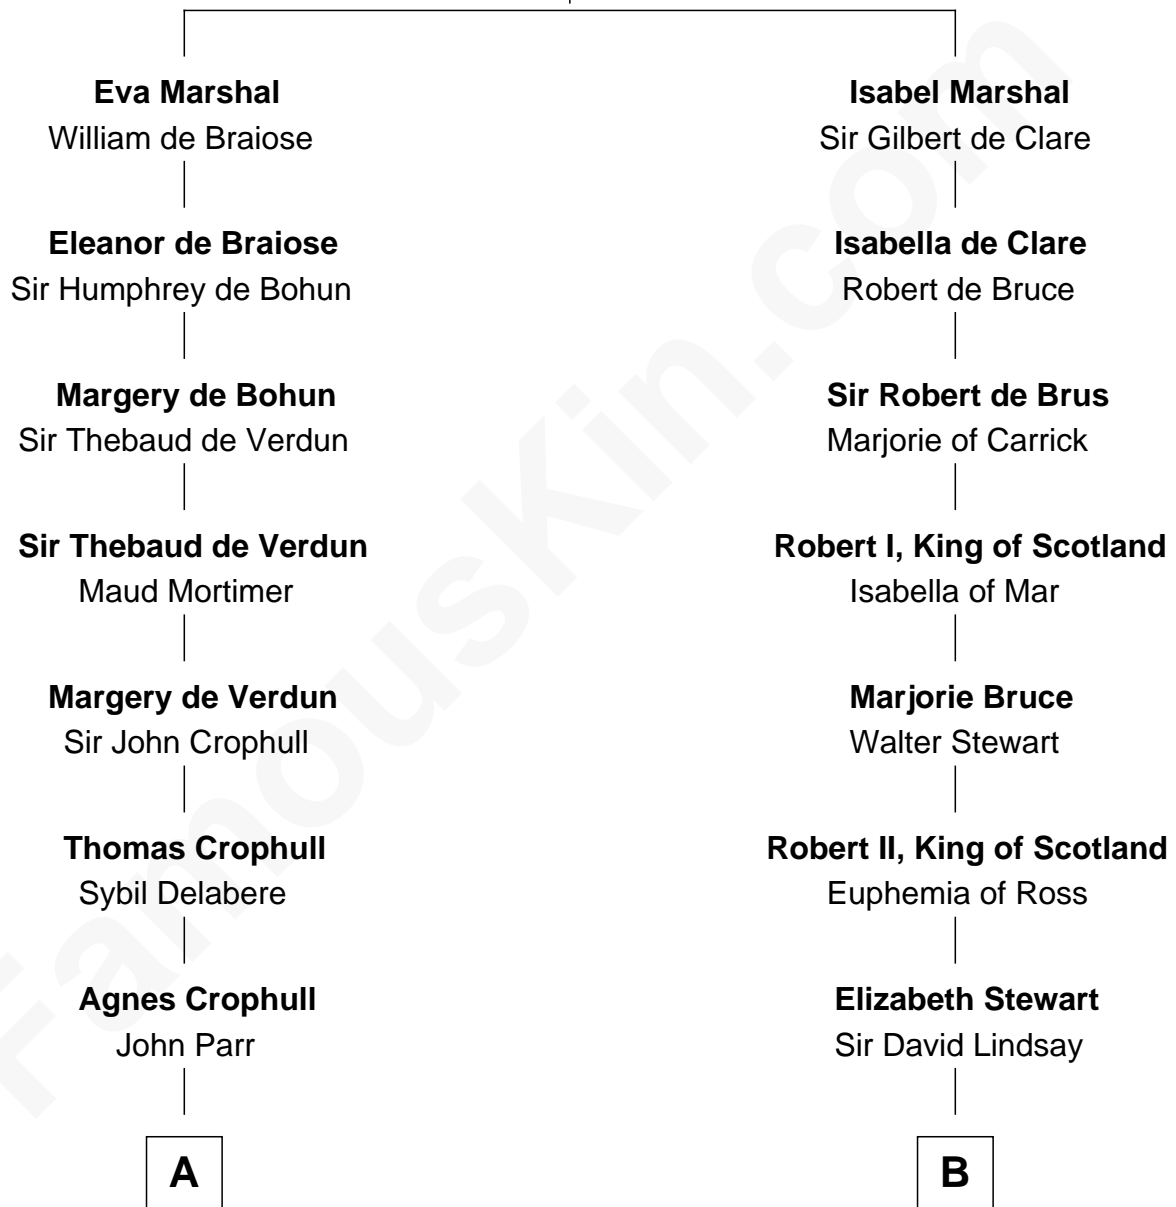

# FamousKin.com Relationship Chart of

**Catherine Parr**

*6th Wife of King Henry VIII*

10th cousin 7 times removed of

**Philip Livingston**

*Signer of the Declaration of Independence*

**Sir William Marshal**

Isabel de Clare

**A**

**Sir Thomas Parr**

Alice Tunstall

**Sir William Parr**

Elizabeth FitzHugh

**Sir Thomas Parr**

Maud Green