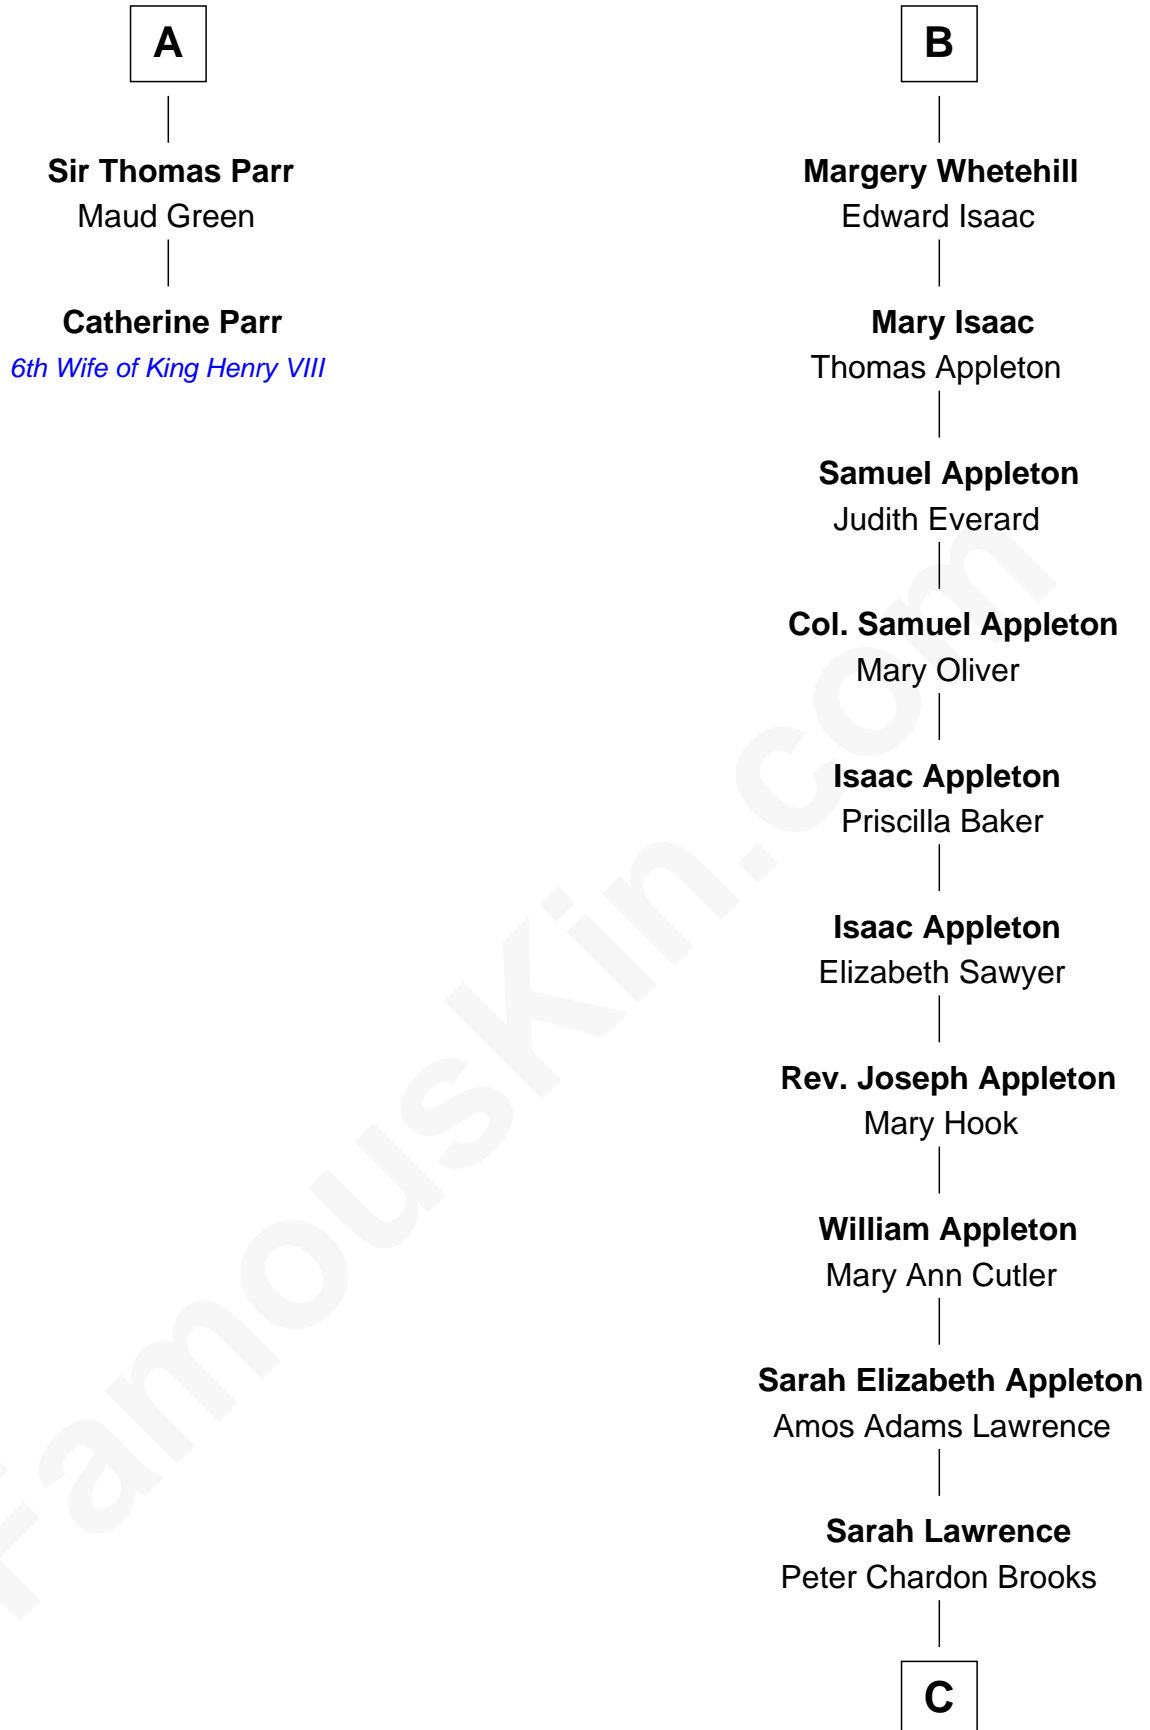

FamousKin.com Relationship Chart of

Catherine Parr

6th Wife of King Henry VIII

8th cousin 10 times removed of

Leverett Saltonstall

55th Governor of Massachusetts

C

Eleanor Brooks

Richard Middlecott Saltonstall

Leverett Saltonstall

55th Governor of Massachusetts

FamousKin.com