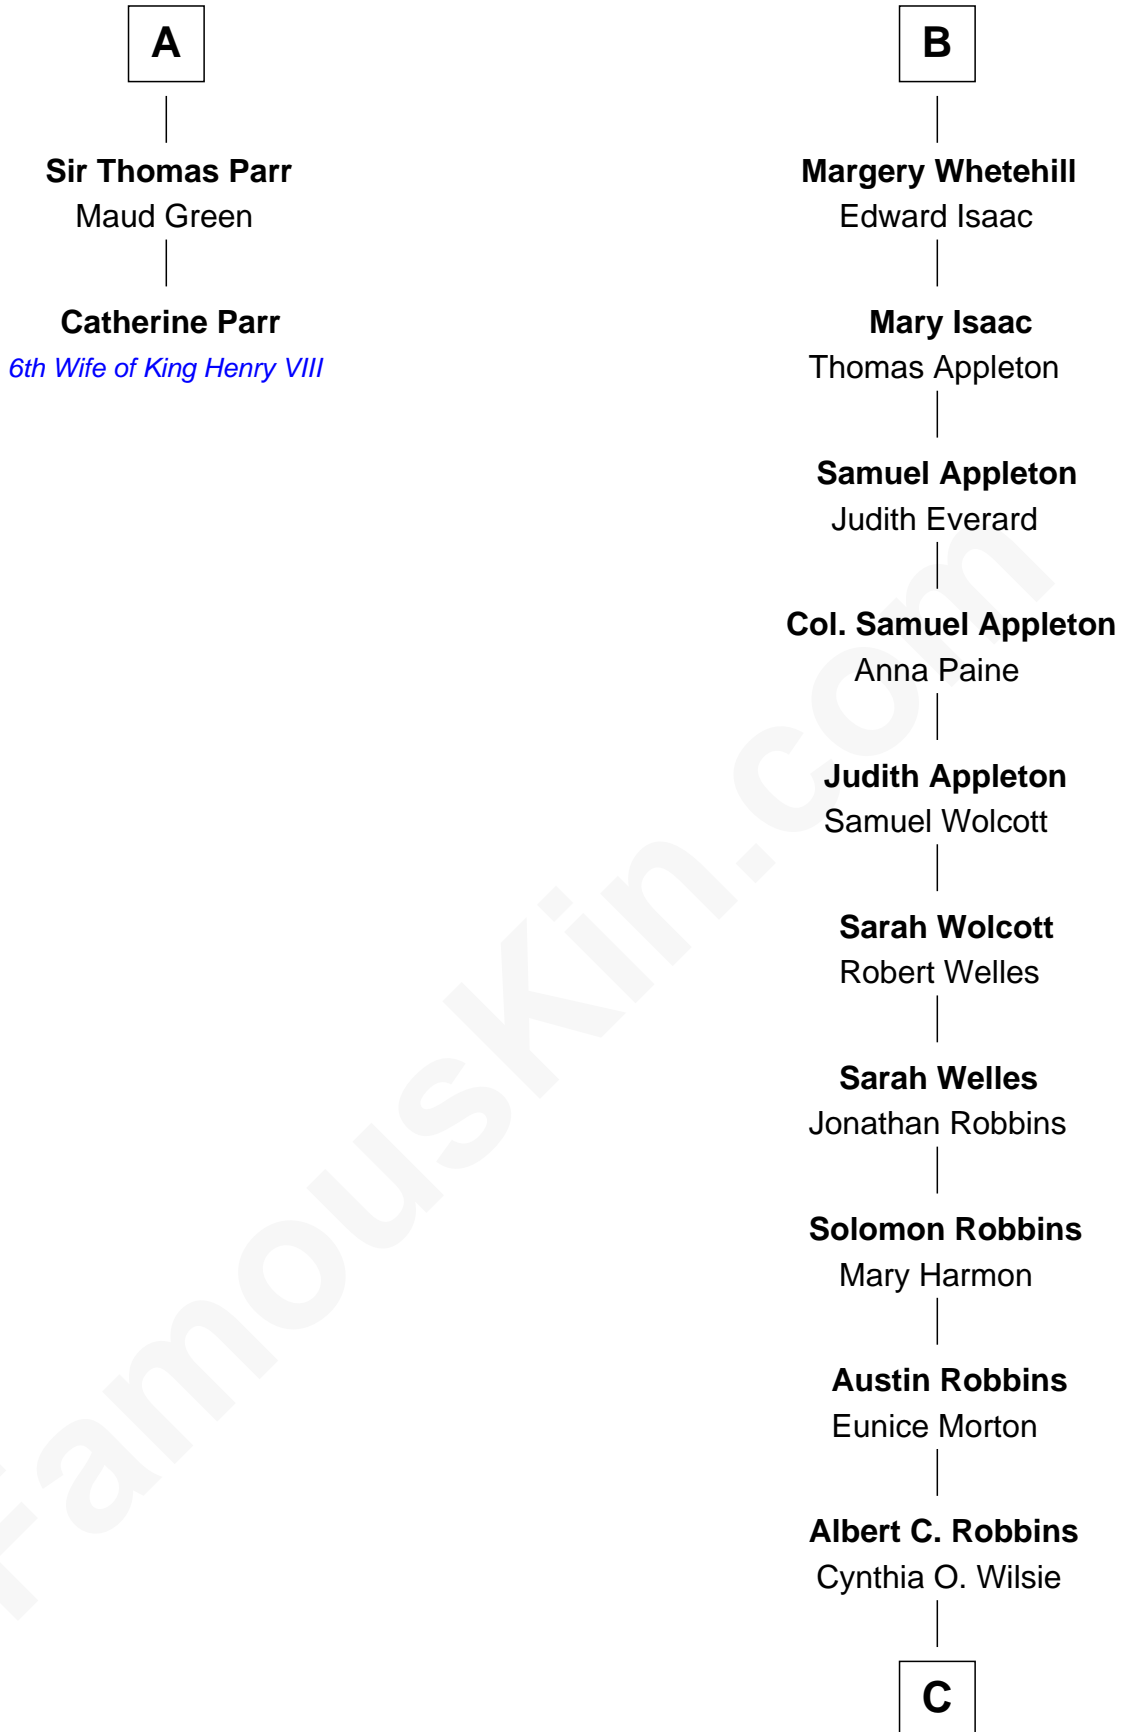

FamousKin.com Relationship Chart of

Catherine Parr

6th Wife of King Henry VIII

8th cousin 12 times removed of

Tim Robbins

TV and Movie Actor

John V le Strange

Maud de Walton

C

Walter A. Robbins

Mary Judith Taylor

Richard Leewilsie Robbins

Agnes Josephine Hughes

Gilbert Lee Robbins

Mary Cecelia Bledsoe

Tim Robbins