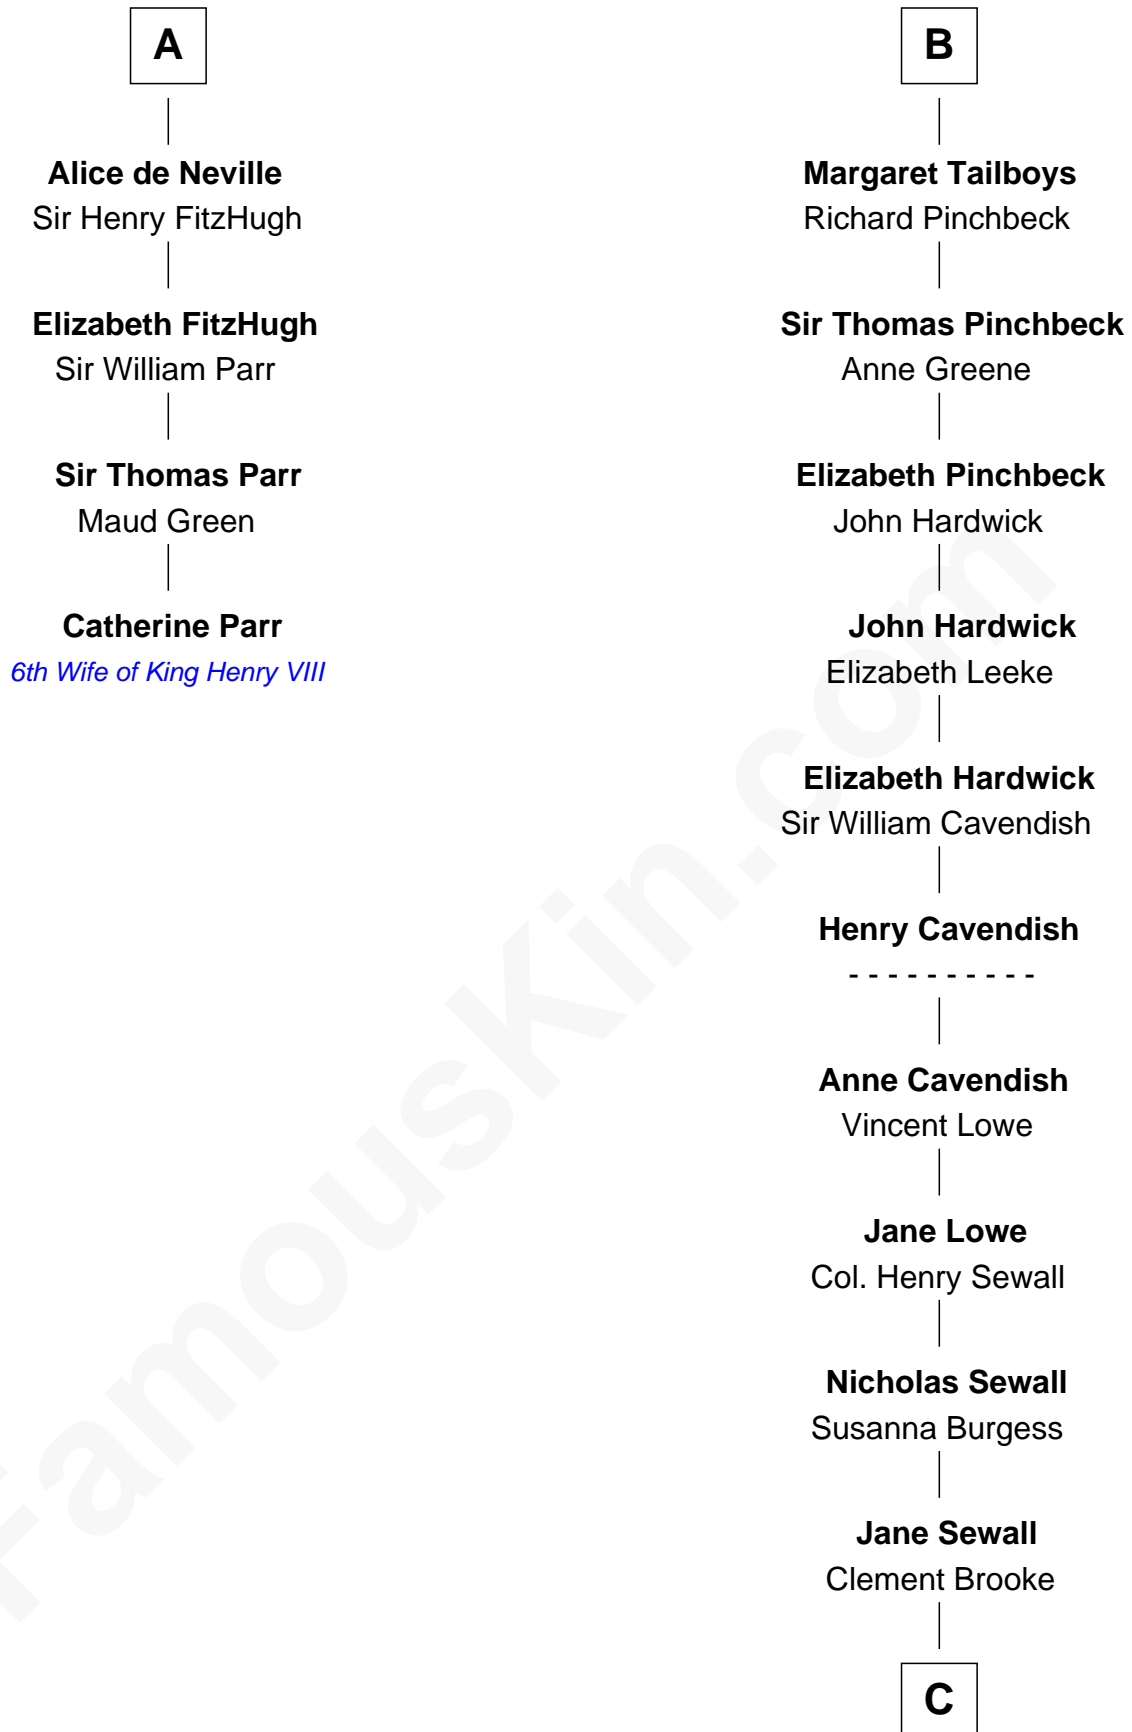

# FamousKin.com Relationship Chart of

**Catherine Parr**

*6th Wife of King Henry VIII*

10th cousin 8 times removed of

**Charles Carroll**

*Signer of the Declaration of Independence*

**C**

—  
**Elizabeth Brooke**

Charles Carroll

—  
**Charles Carroll**

*Signer of Declaration of Independence*

FamousKin.com