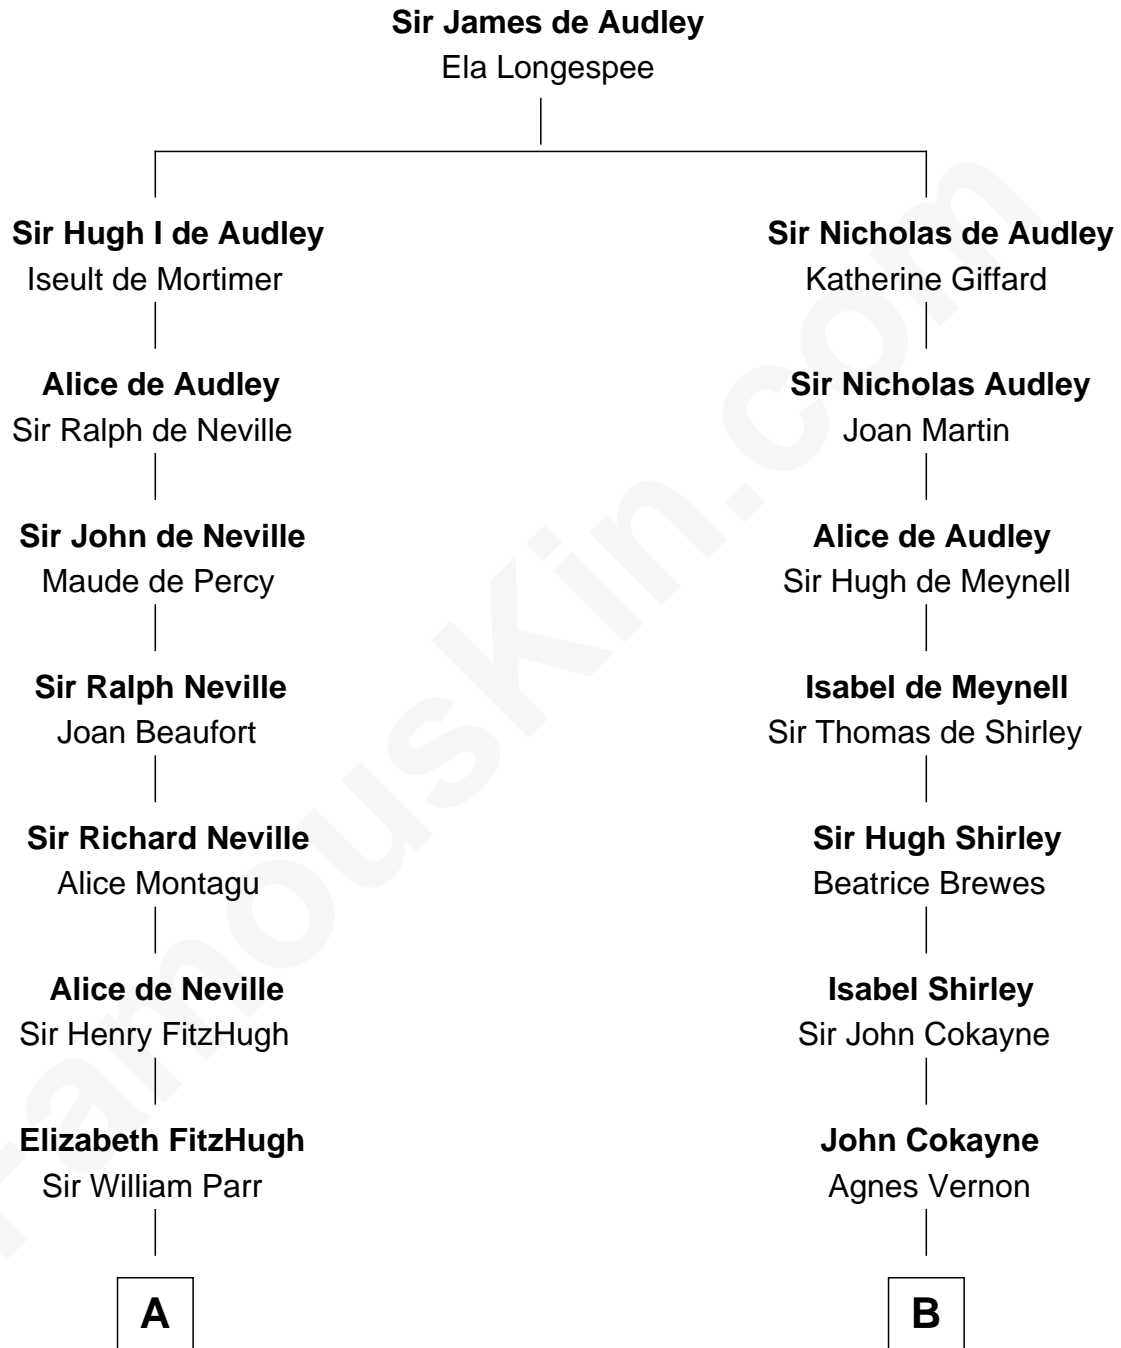

FamousKin.com Relationship Chart of

Catherine Parr

6th Wife of King Henry VIII

8th cousin 9 times removed of

Charles Carroll

Signer of the Declaration of Independence

A

Sir Thomas Parr
Maud Green