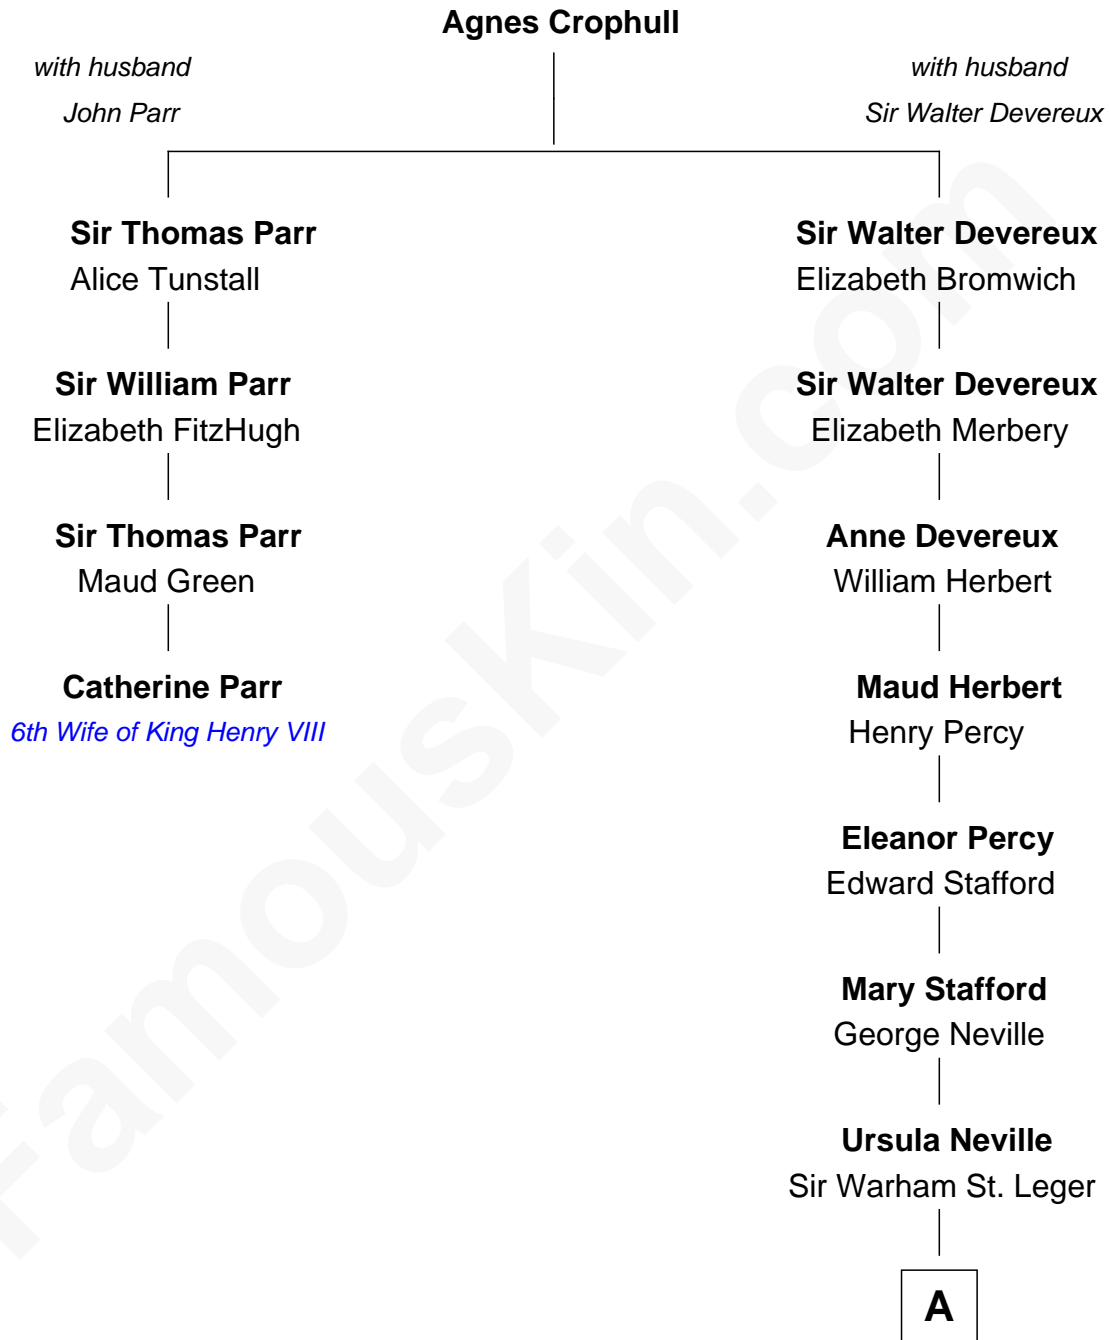

# FamousKin.com Relationship Chart of

**Catherine Parr**

*6th Wife of King Henry VIII*

3rd cousin 10 times removed of

**Daniel Carroll**

*Signer of the U.S. Constitution*

**A**

**Anne St. Leger**

Thomas Digges

**Sir Dudley Digges**

Mary Kempe

**Edward Digges**

Elizabeth Page

**William Digges**

Elizabeth Sewall

**Anne Digges**