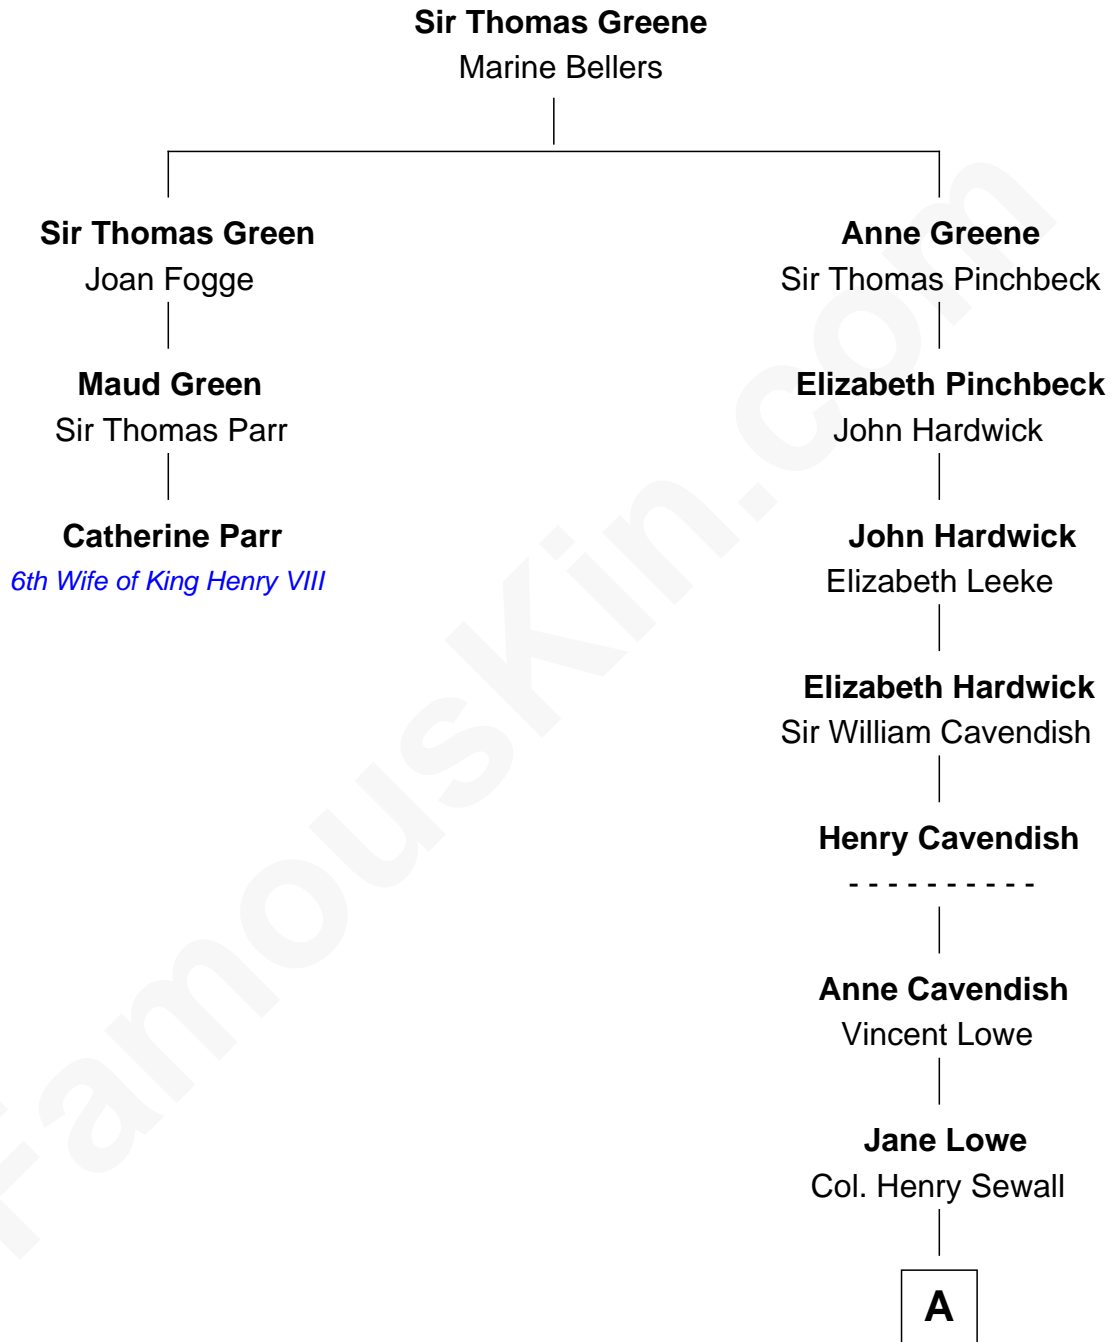

FamousKin.com Relationship Chart of

Catherine Parr

6th Wife of King Henry VIII

2nd cousin 8 times removed of

Daniel Carroll

Signer of the U.S. Constitution

A

—
Elizabeth Sewall

William Digges

—
Anne Digges

Henry Darnall

—
Eleanor Darnall

Daniel Carroll

—
Daniel Carroll

Signer of the U.S. Constitution

FamousKin.com