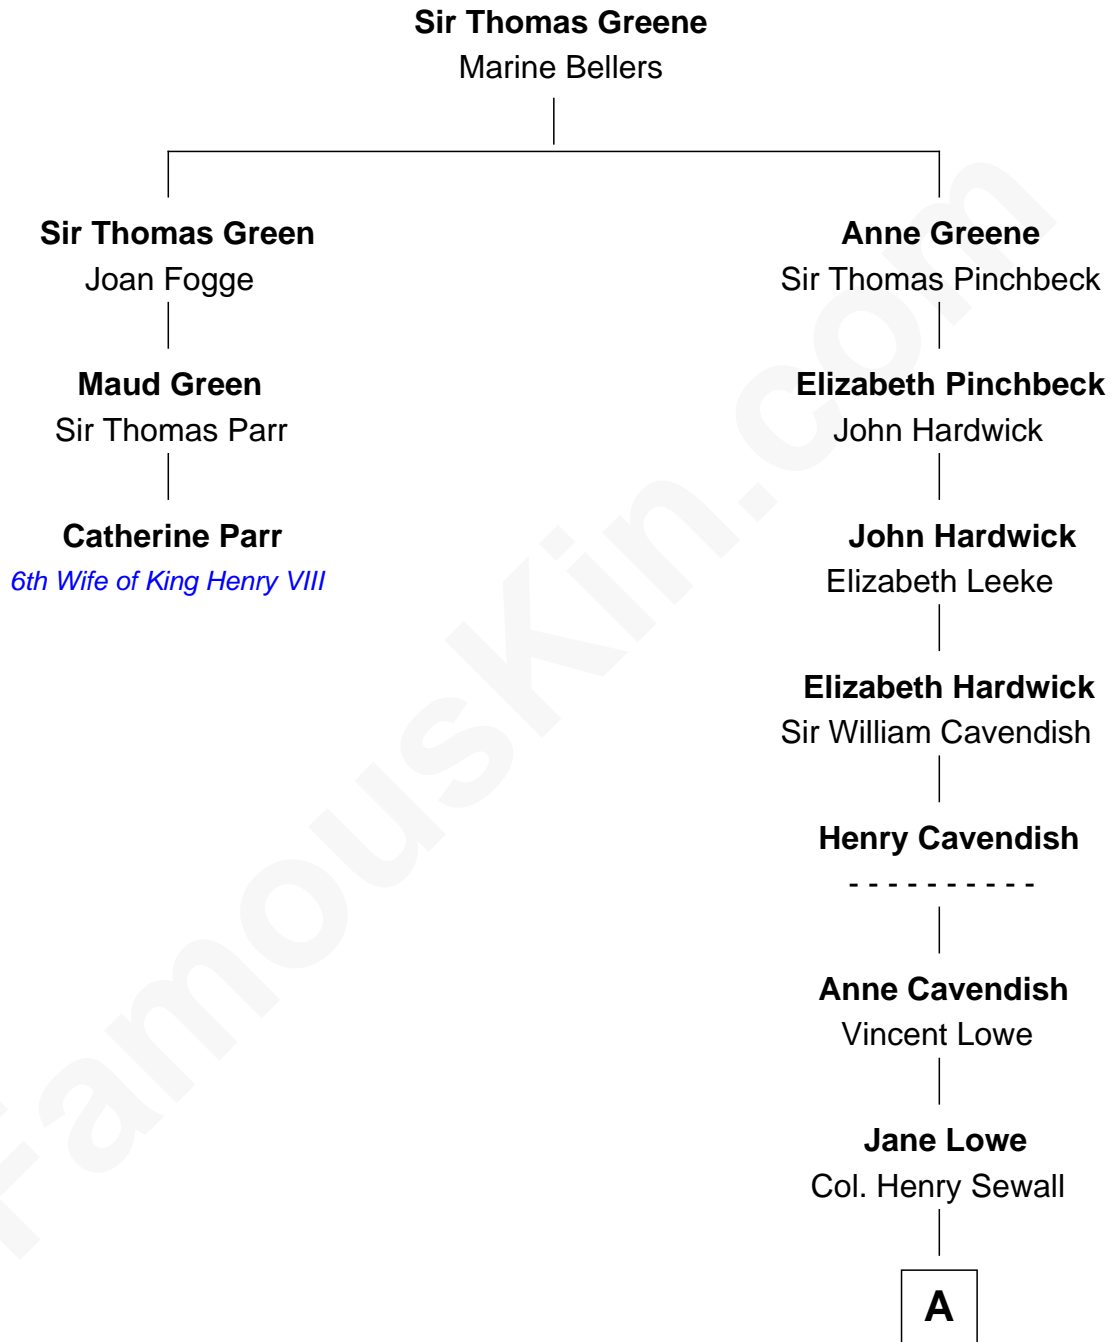

# FamousKin.com Relationship Chart of

**Catherine Parr**

*6th Wife of King Henry VIII*

2nd cousin 8 times removed of

**John Carroll**

*Founder of Georgetown University*

**A**

—  
**Elizabeth Sewall**

William Digges

—  
**Anne Digges**

Henry Darnall

—  
**Eleanor Darnall**

Daniel Carroll

—  
**John Carroll**

*Founder, Georgetown University*

FamousKin.com